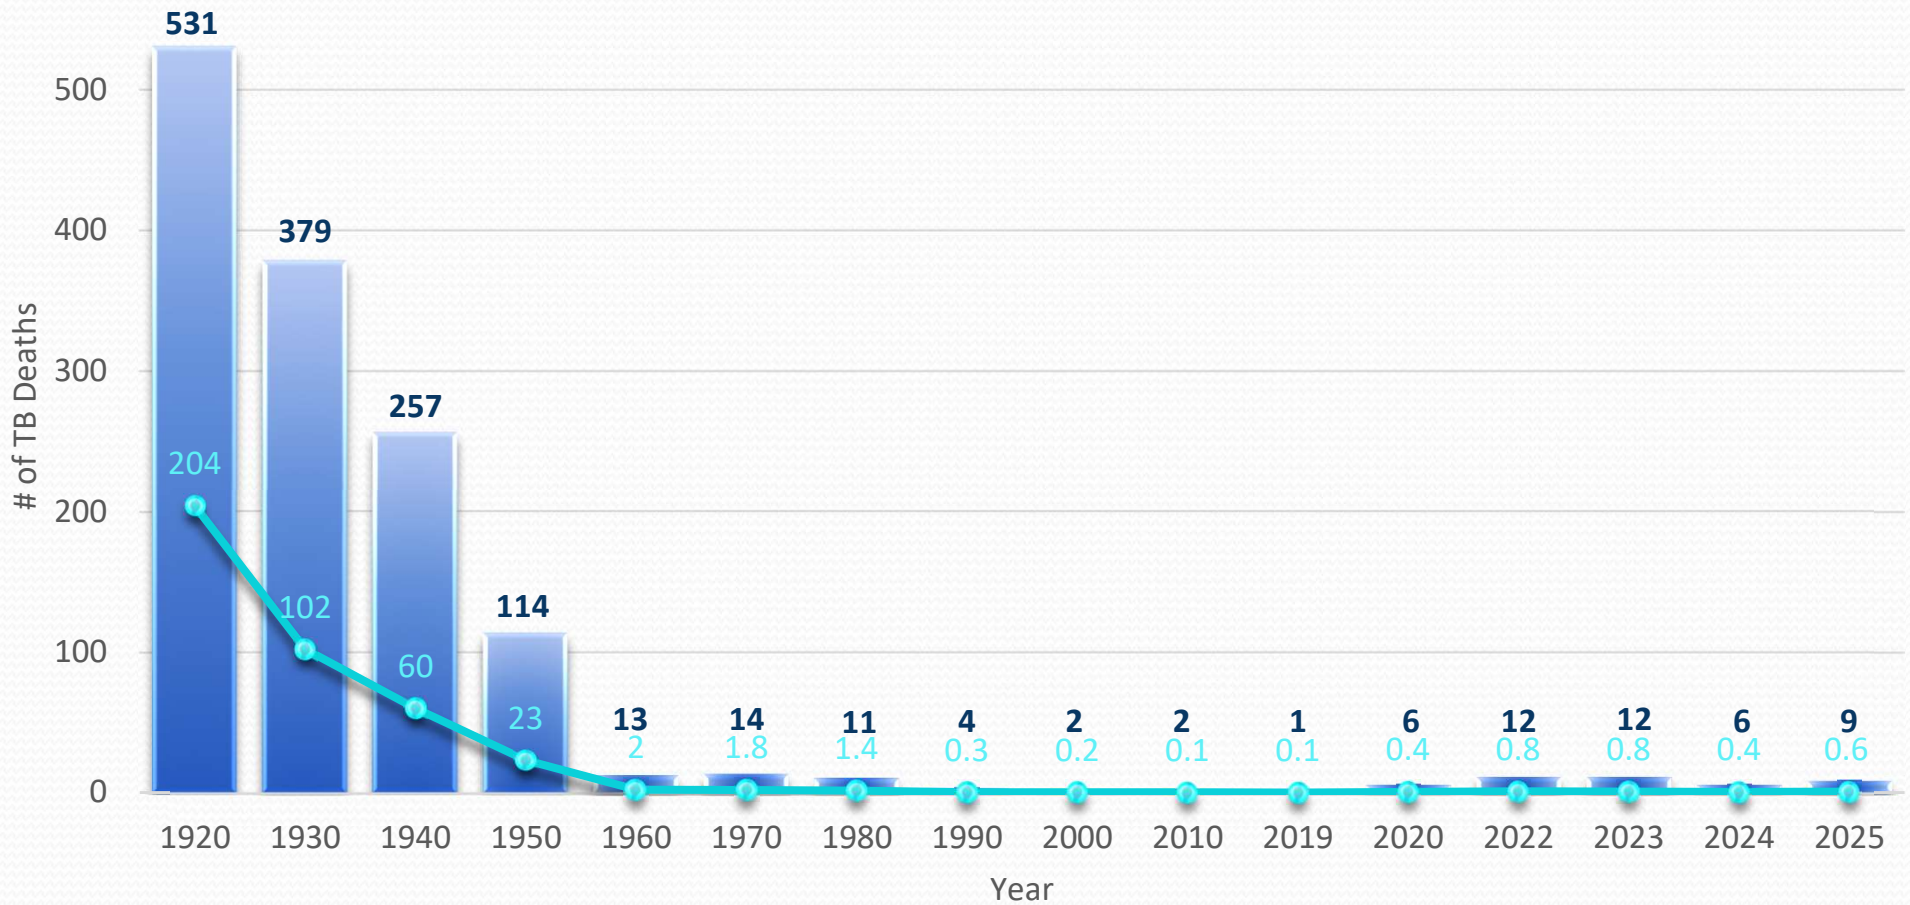

# TB Deaths and Death Rates Hawai'i, 1920–2025

■ TB Deaths    ● TB Death Rate (per 100,000)

4/2/2026