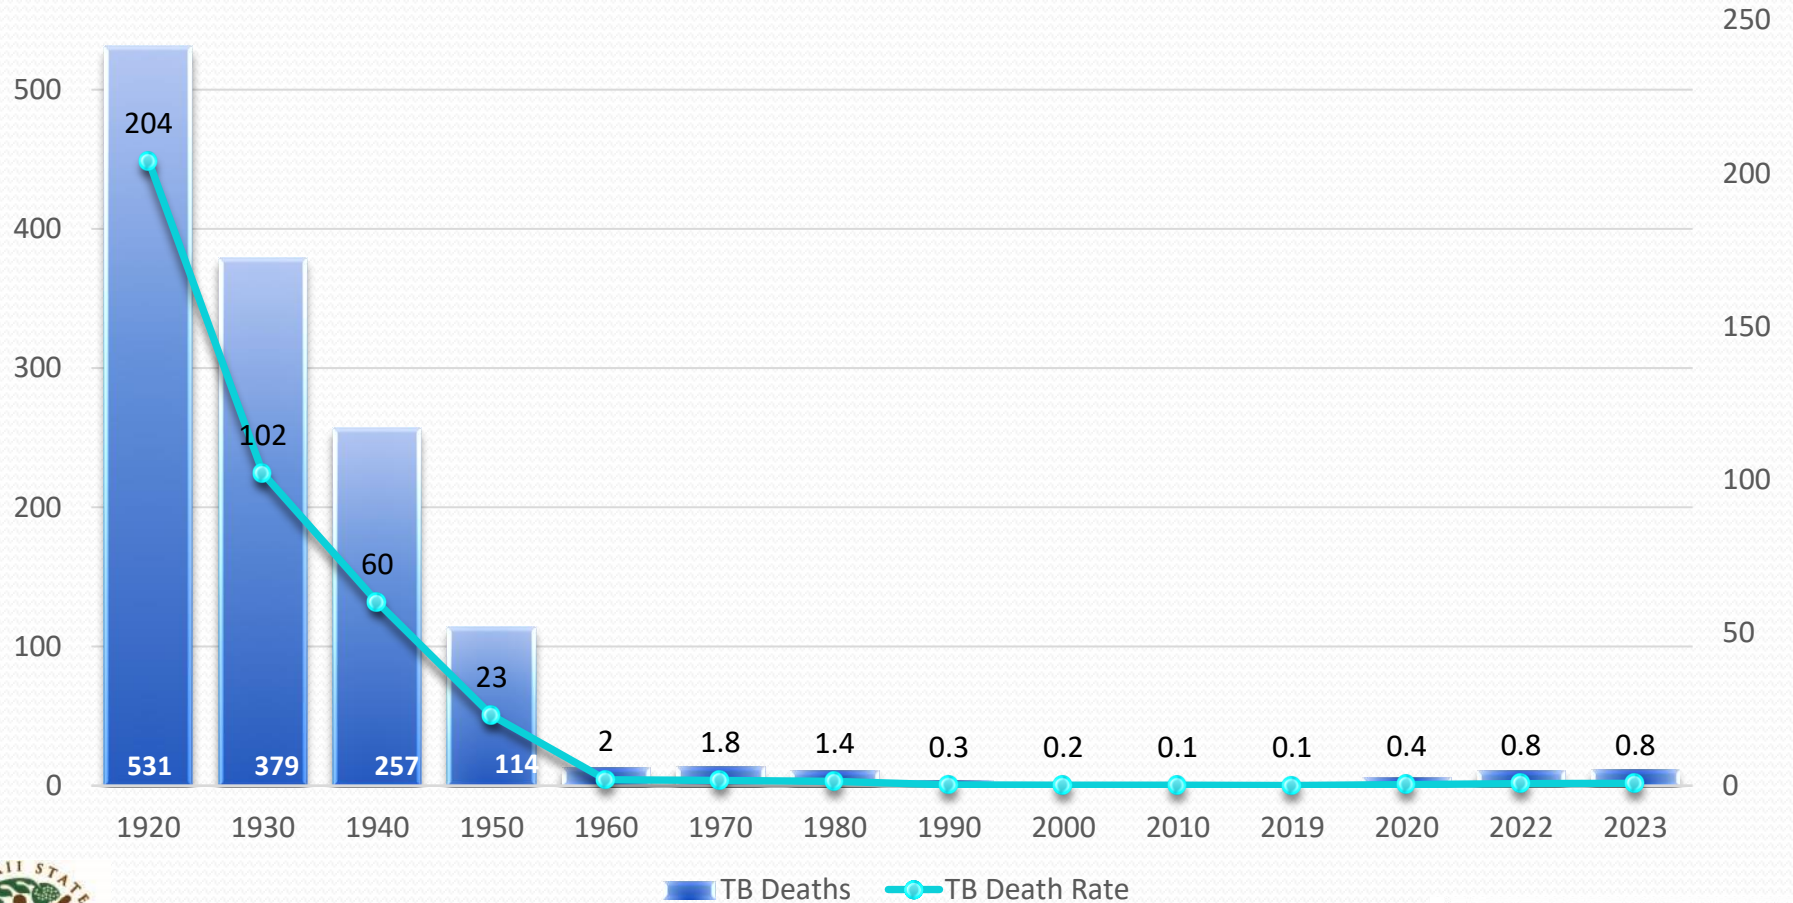

# TB Deaths and Death Rates Hawaii, 1920–2023

No. of TB Deaths

Death Rate per 100,000

8/1/2024