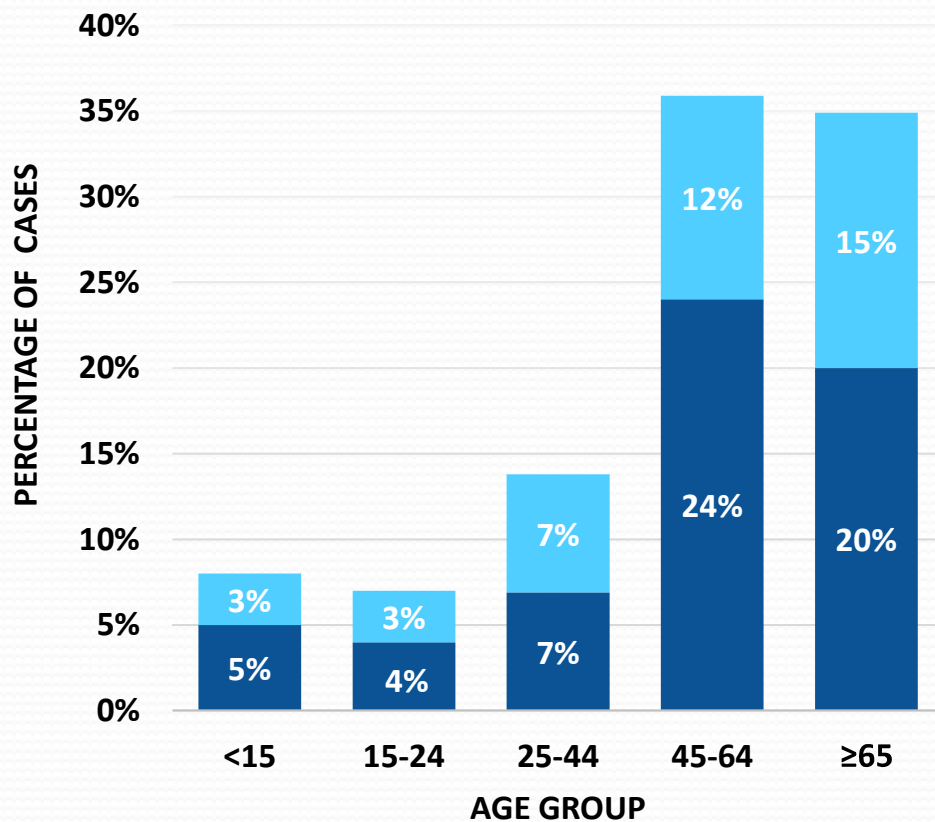

Percent of TB Cases by Age Group and Gender Hawaii vs. United States

HAWAII, 2022

UNITED STATES, 2022*

Female
 Male

*Note: Total US cases by age and gender obtained from Table 21: Tuberculosis Cases and Incidence Rates per 100,000 Population by Origin of Birth, Sex, and Age Group: United States, 2022 available at <https://www.cdc.gov/tb/statistics/reports/2022/table21.htm> accessed on 1/3/2024