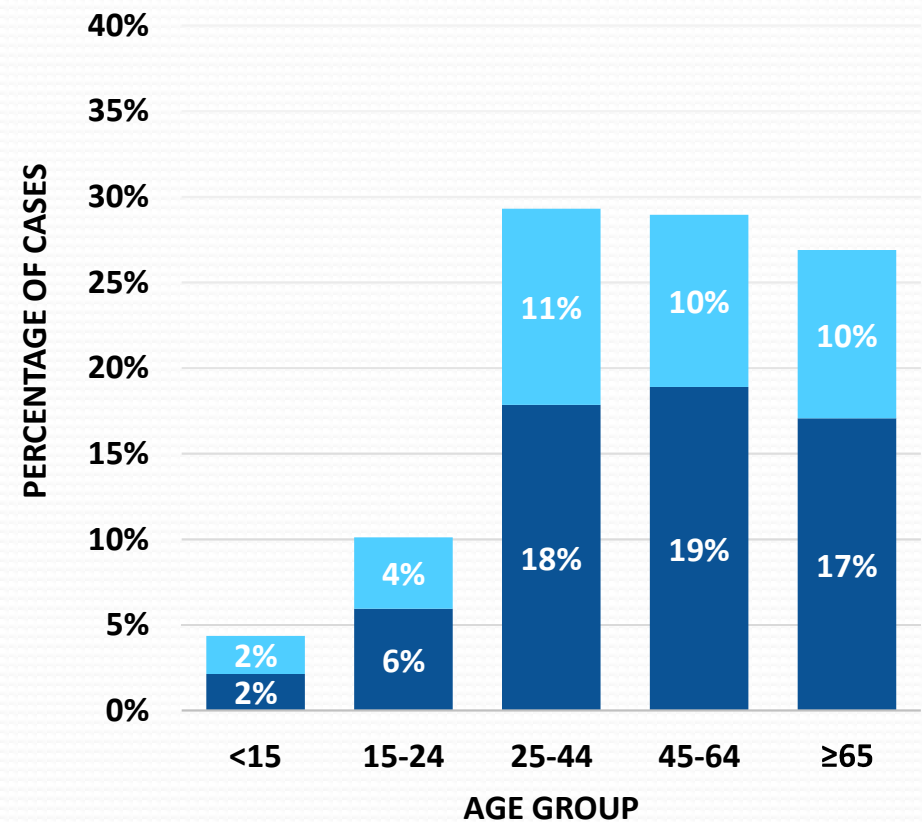

Percent of TB Cases by Age Group and Gender Hawaii vs. United States

HAWAII, 2022

UNITED STATES, 2022*

Female
 Male

*Note: Total US cases by age and gender obtained from Table 21: Tuberculosis Cases and Incidence Rates per 100,000 Population by Origin of Birth, Sex, and Age Group: United States, 2022 available at <https://www.cdc.gov/tb/statistics/reports/2022/table21.htm> accessed on 1/3/2024