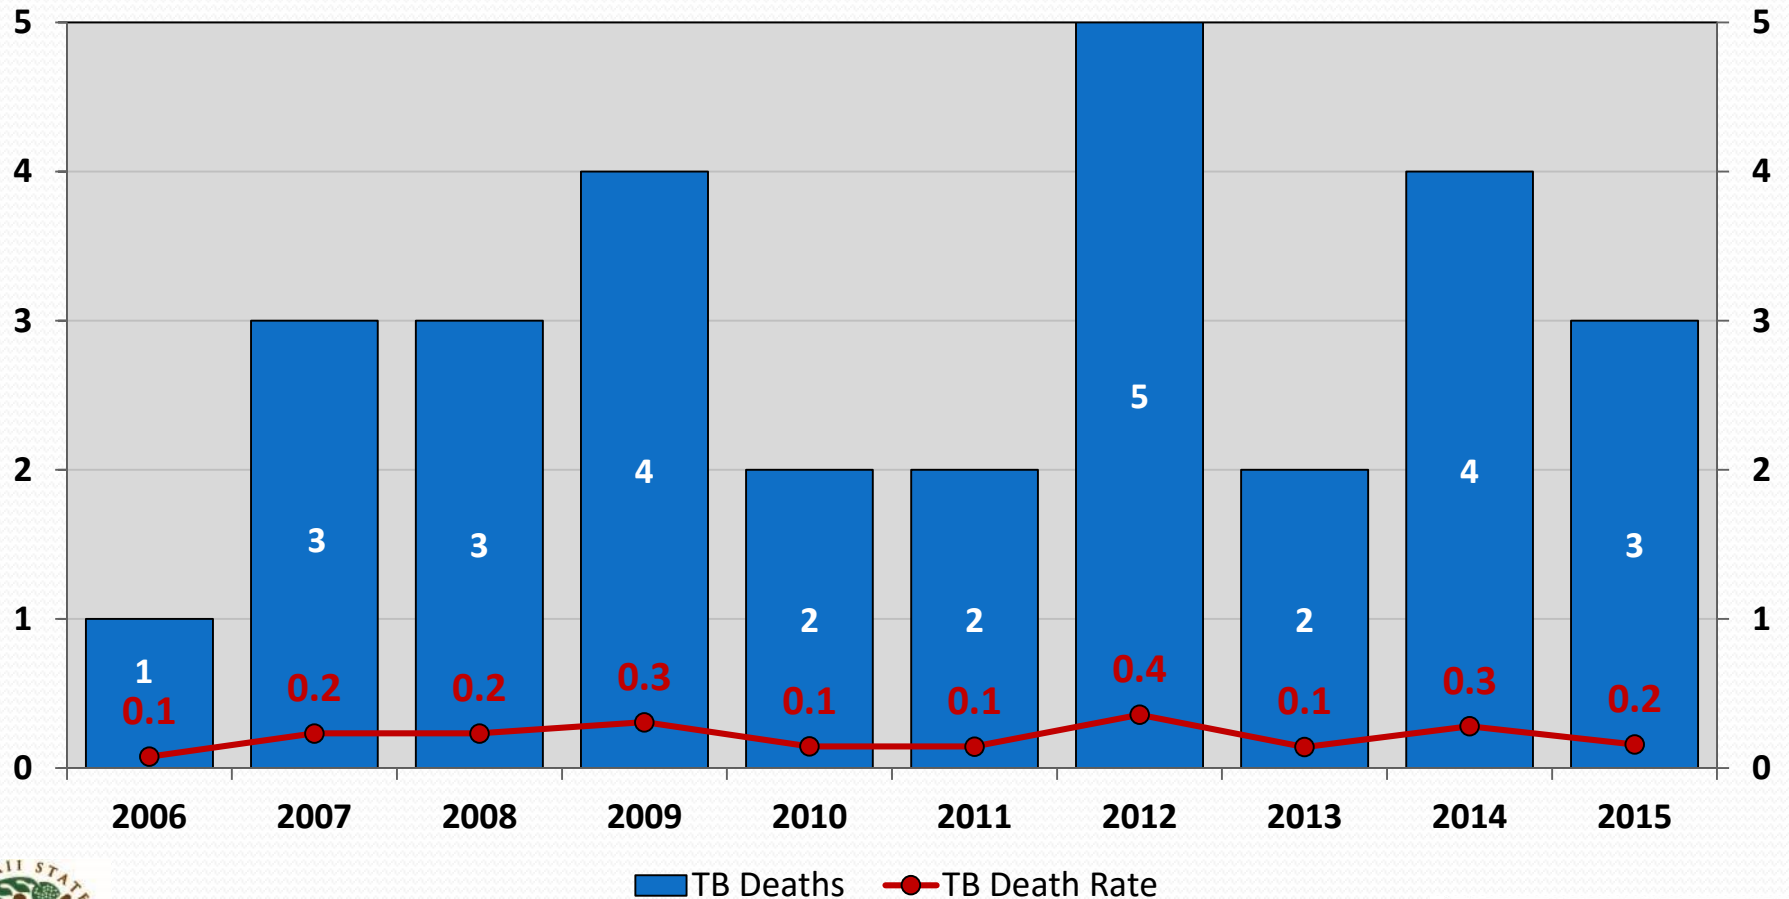

TB Deaths and Death Rates Hawaii, 2006–2015

No. of TB Deaths

Death Rate per 100,000

Updated as of December 1, 2016