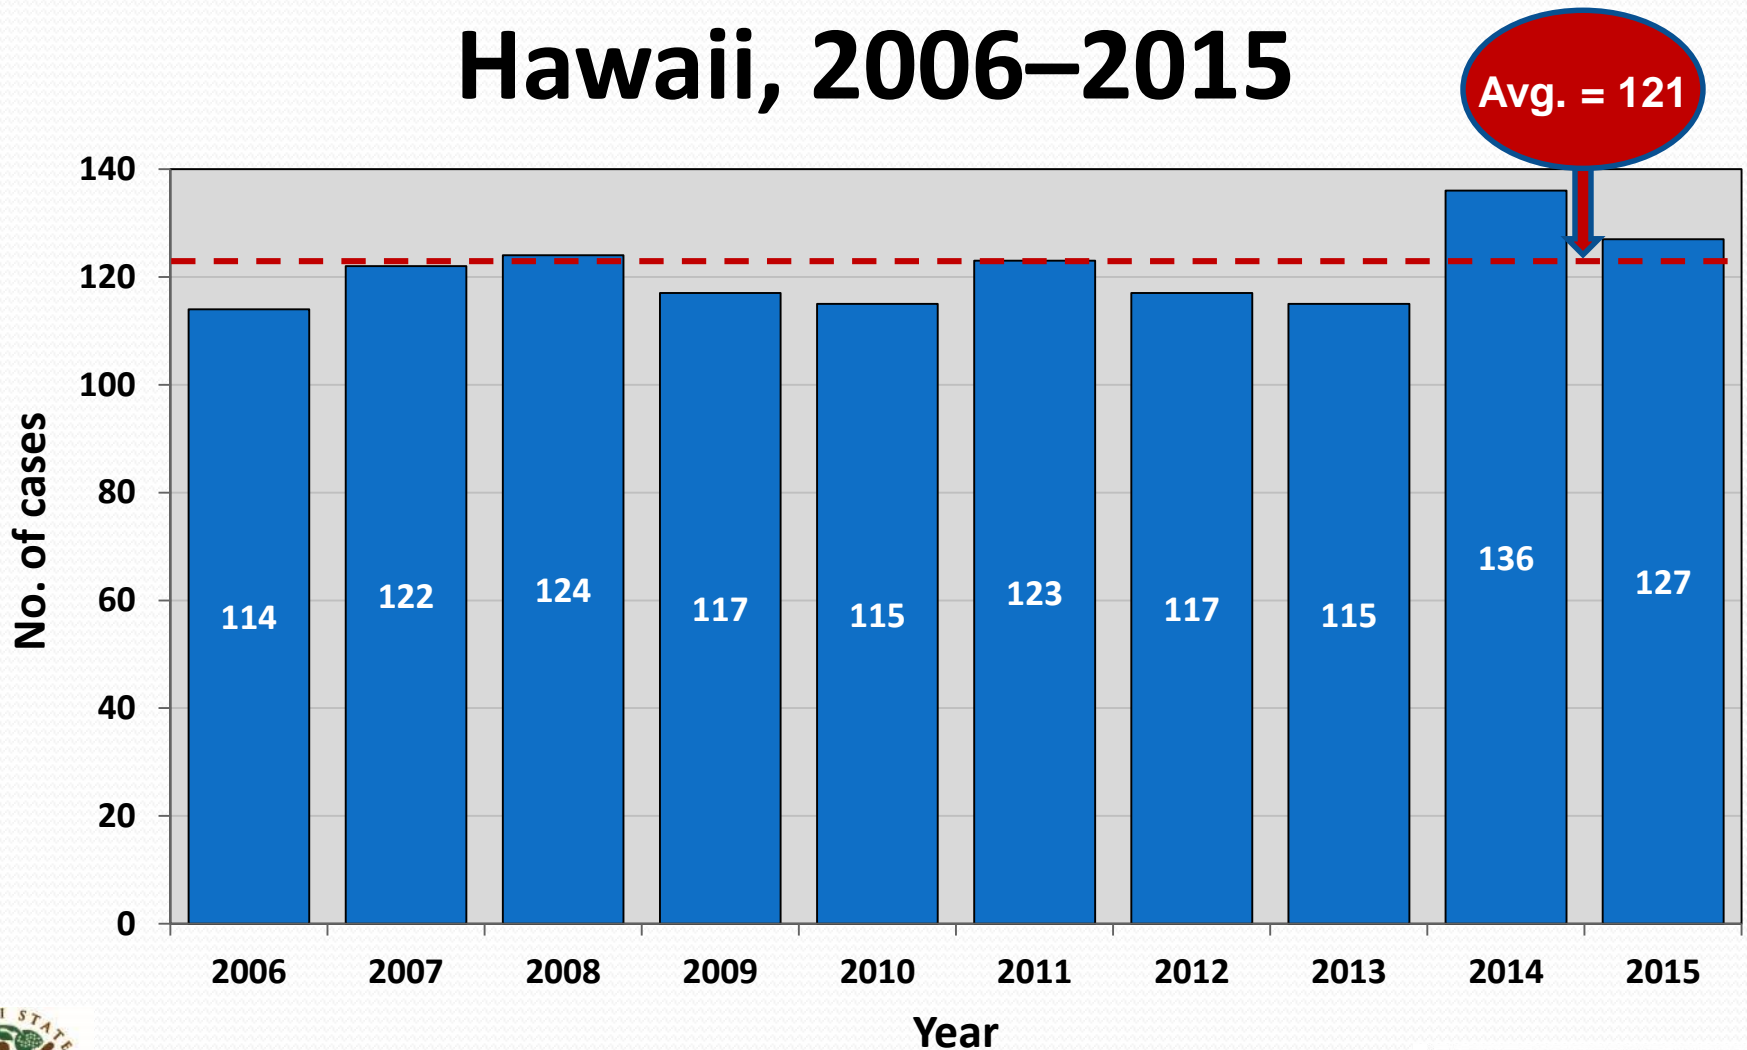

# Reported TB Cases Hawaii, 2006–2015

Updated as of December 1, 2016