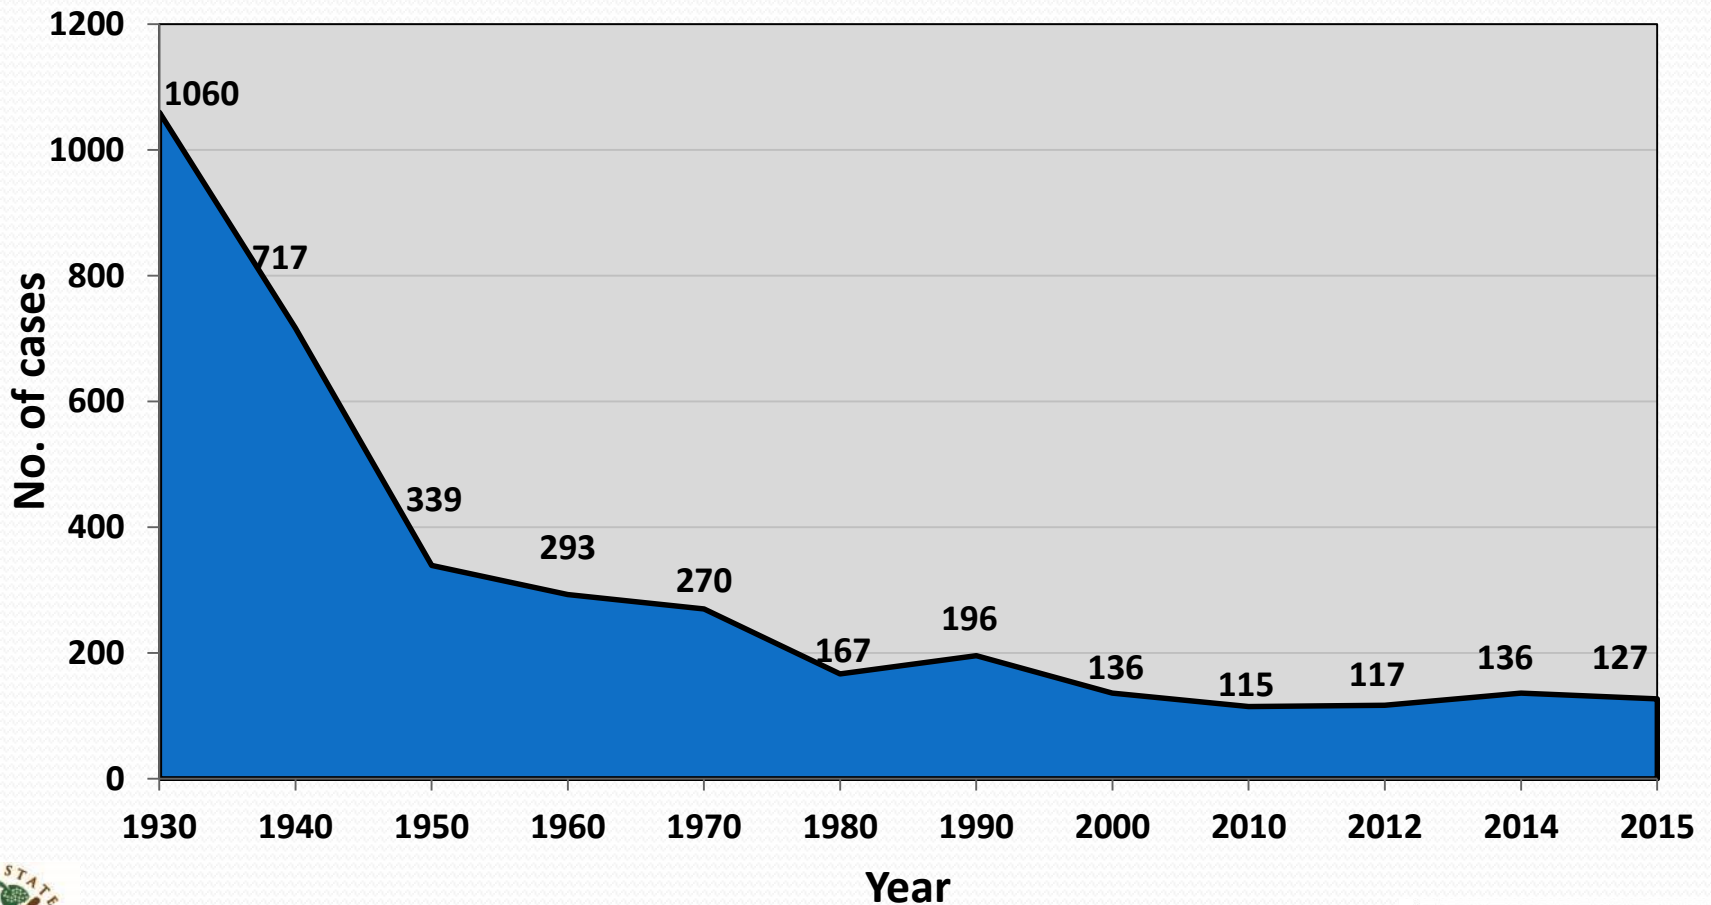

# Reported TB Cases Hawaii, 1930–2015

Updated as of December 1, 2016