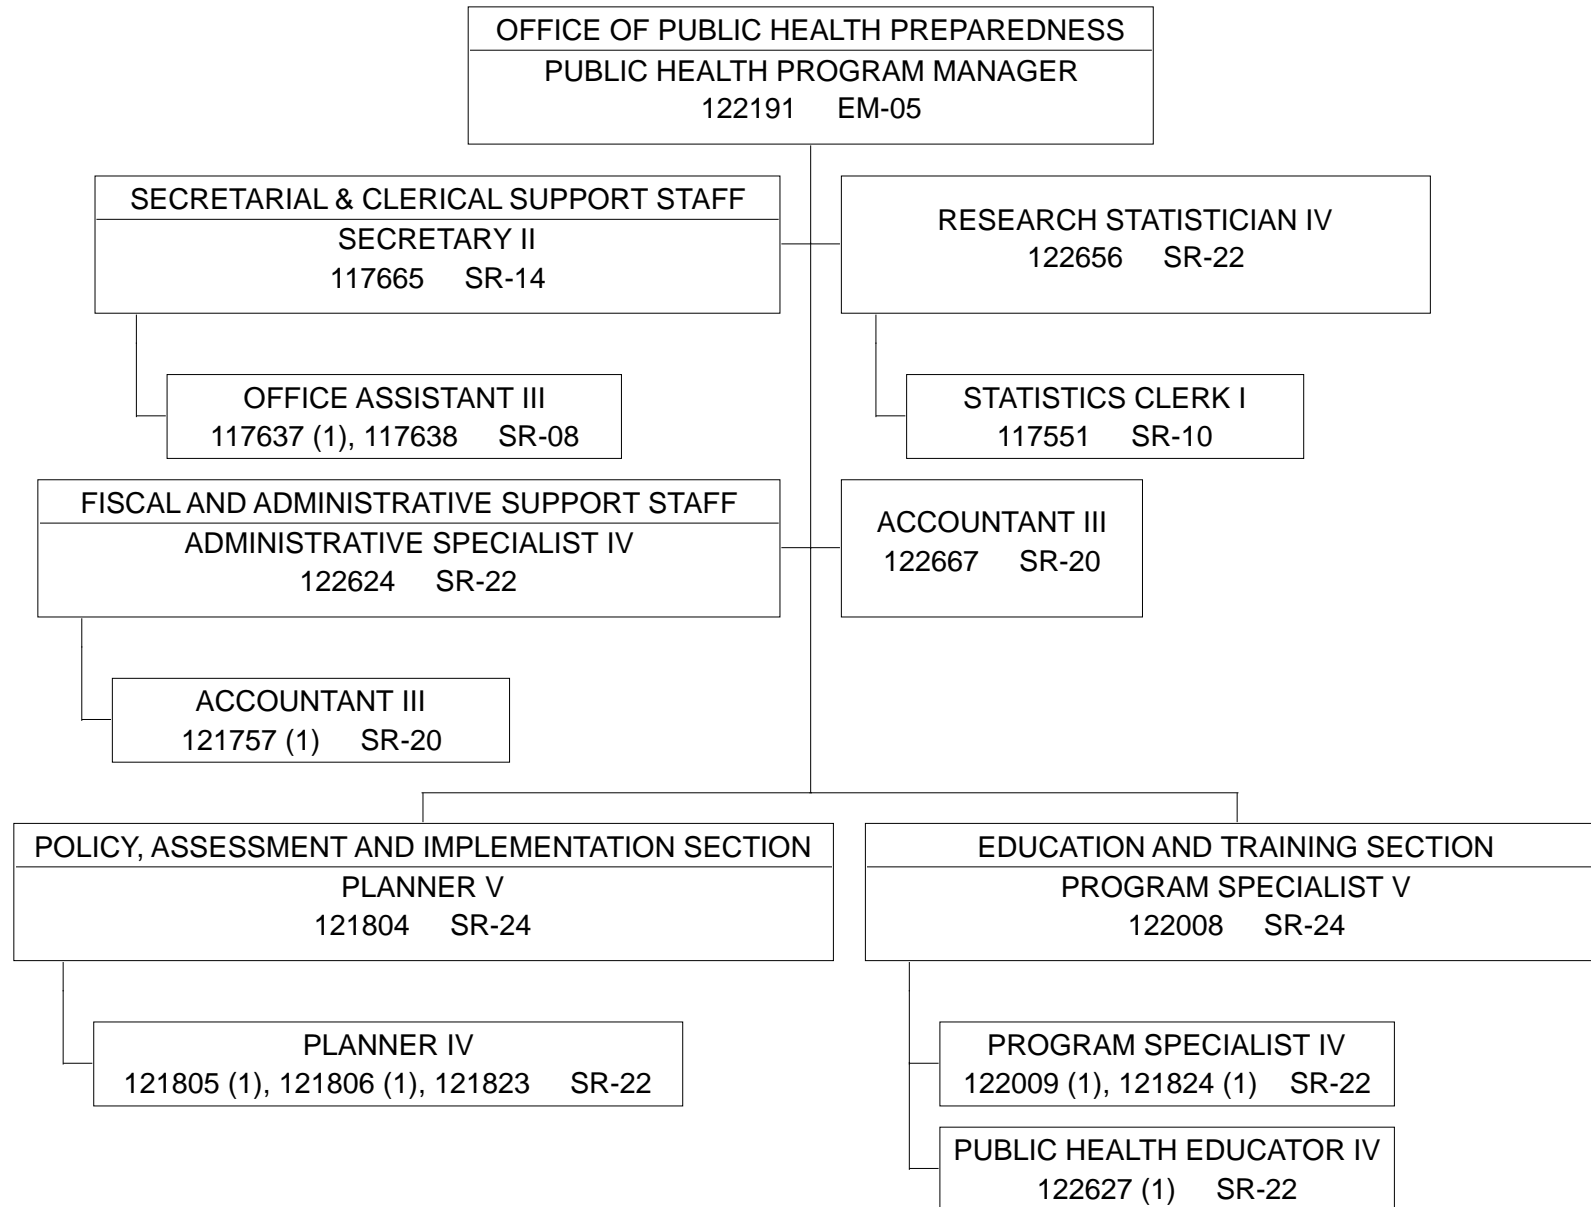

ORGANIZATION CHART

POSITION ORGANIZATION CHART

(1) TEMPORARY, NTE 6/30/25.