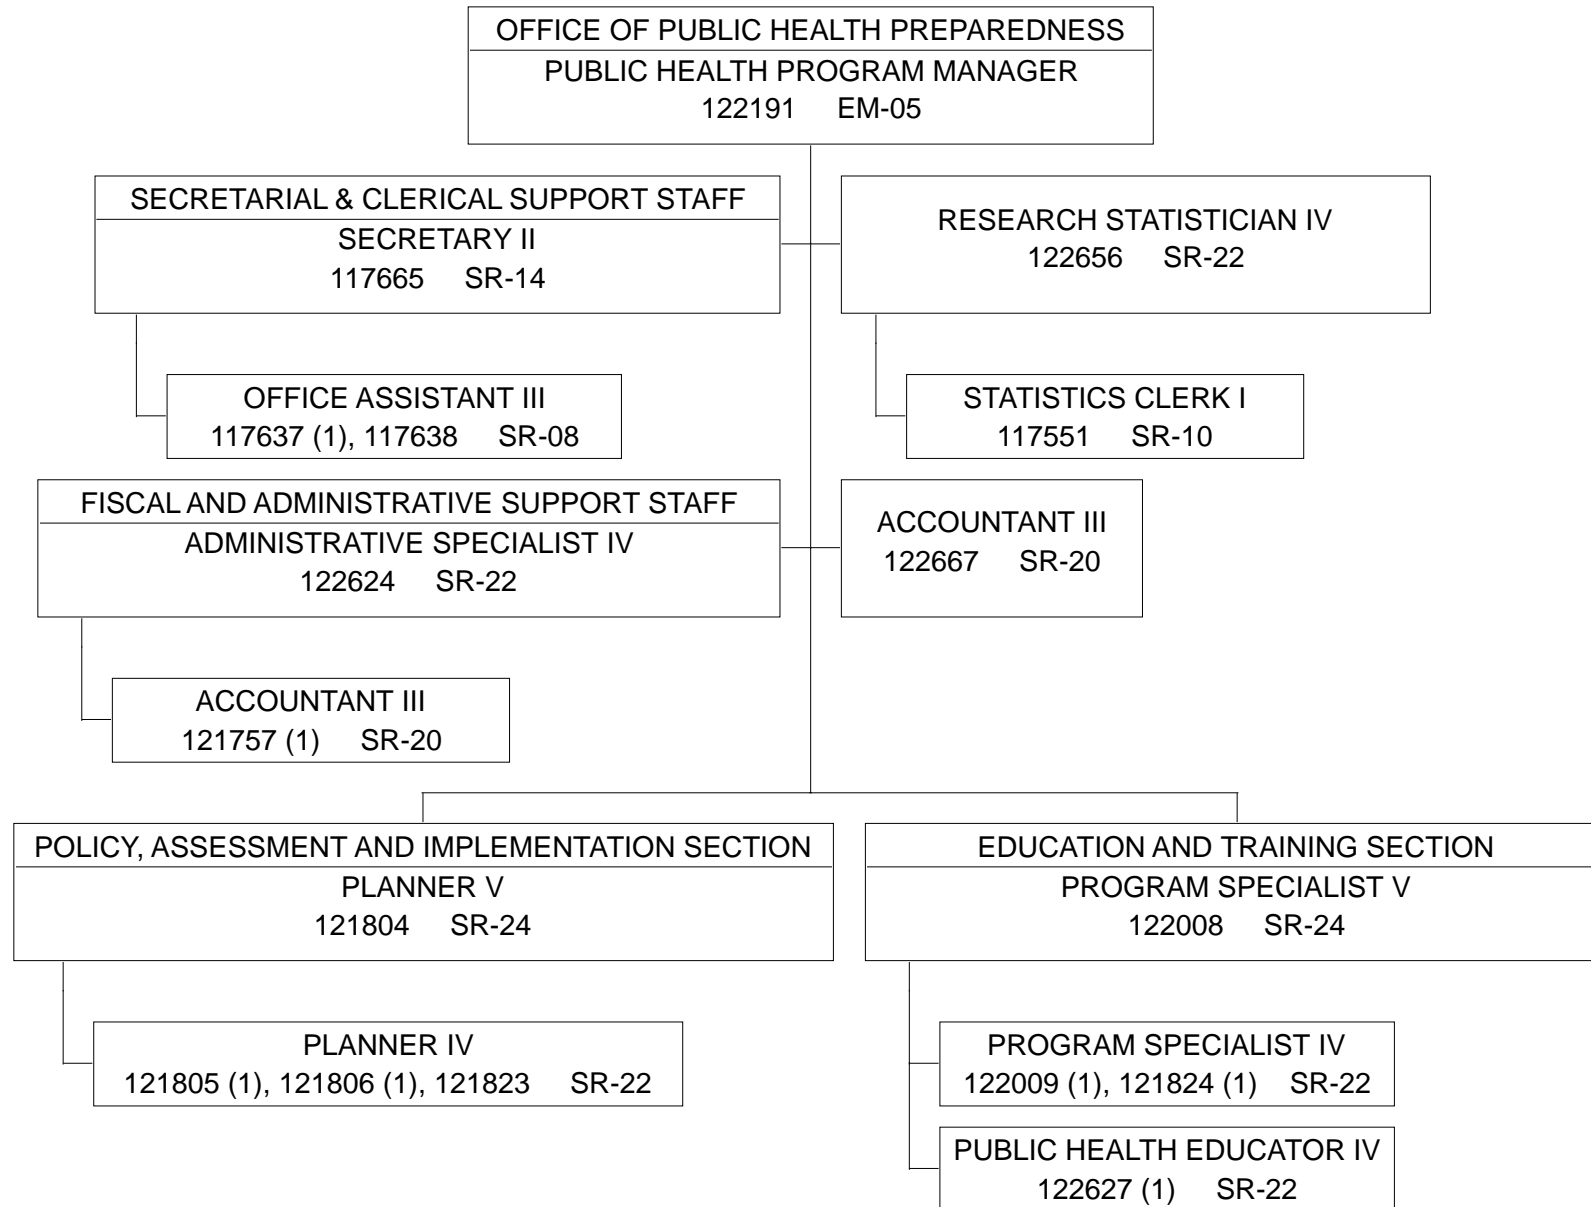

ORGANIZATION CHART

POSITION ORGANIZATION CHART

(1) TEMPORARY, NTE 6/30/23.