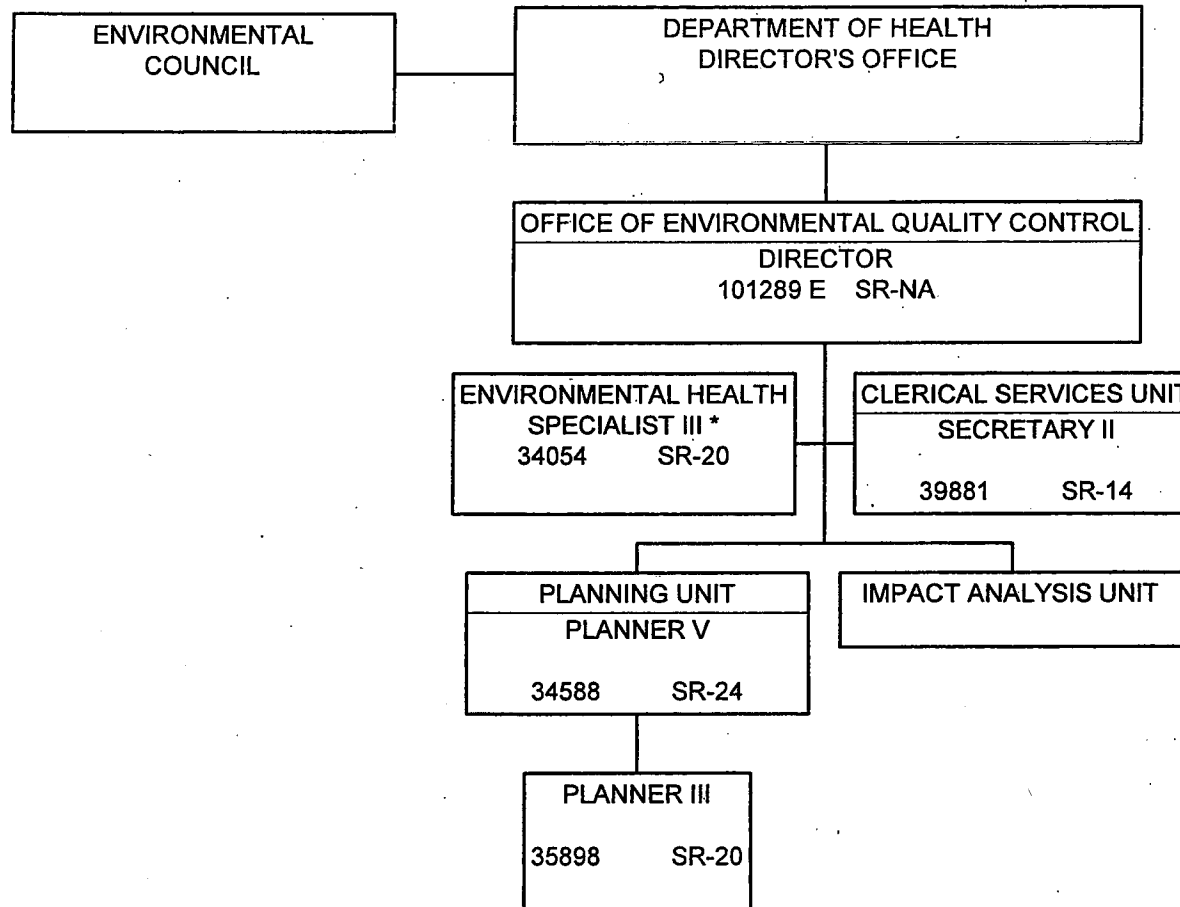

STATE OF HAWAII  
DEPARTMENT OF HEALTH  
OFFICE OF ENVIRONMENTAL QUALITY CONTROL

ORGANIZATION CHART

JUN 30 2016

STATE OF HAWAII  
 DEPARTMENT OF HEALTH  
 OFFICE OF ENVIRONMENTAL QUALITY CONTROL

POSITION ORGANIZATION CHART

THE OFFICE OF ENVIRONMENTAL QUALITY CONTROL (OEQC) AND THE ENVIRONMENTAL COUNCIL ARE ADMINISTRATIVELY ATTACHED TO THE DEPARTMENT OF HEALTH THROUGH THE DIRECTOR'S OFFICE.

\* POSITION #34054 PROVIDES SUPPORT TO THE ENVIRONMENTAL COUNCIL BUT IS UNDER THE DIRECT SUPERVISION OF THE DIRECTOR OF ENVIRONMENTAL QUALITY CONTROL (101289E).