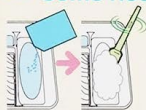

Recipe

Grape & soda flavors

- Wash your hands well.
- Prepare a glass of water.

Enjoy making pastries only using the packing pouch as a prep sheet!

▶ check out !

QR Translator

日本語 簡体中文 한국어
 繁體中文 Français Русский
 English Português Español
 ภาษาไทย

1 Make some rice!

Fill the oval depression 1 with water, then add powder from the blue packet. Stir until thick like cooked rice.

2 Make Omelette!

Add water up to line on the side in spiral section then add powder from the yellow packet. Mix. Spread and flatten.