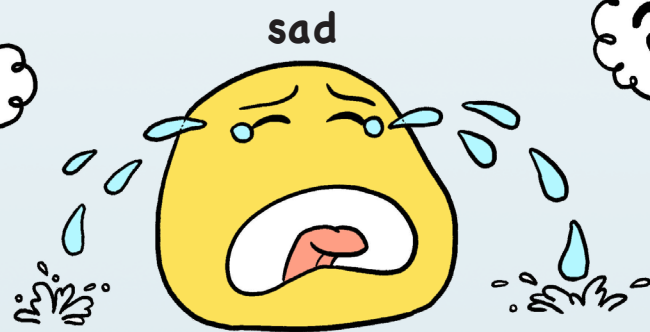

This is Mele.
Mele fell off
a jungle gym
and hit her head.

Mele felt like this...

so she told her
mother about
what happened.

BE LIKE MELE.

TAKE CONCUSSIONS SERIOUSLY

Want to know more about Mele?
Ask your teacher for more information
about Project: Head, Neck, Spine or
log on to hcamp.info/hns/athome