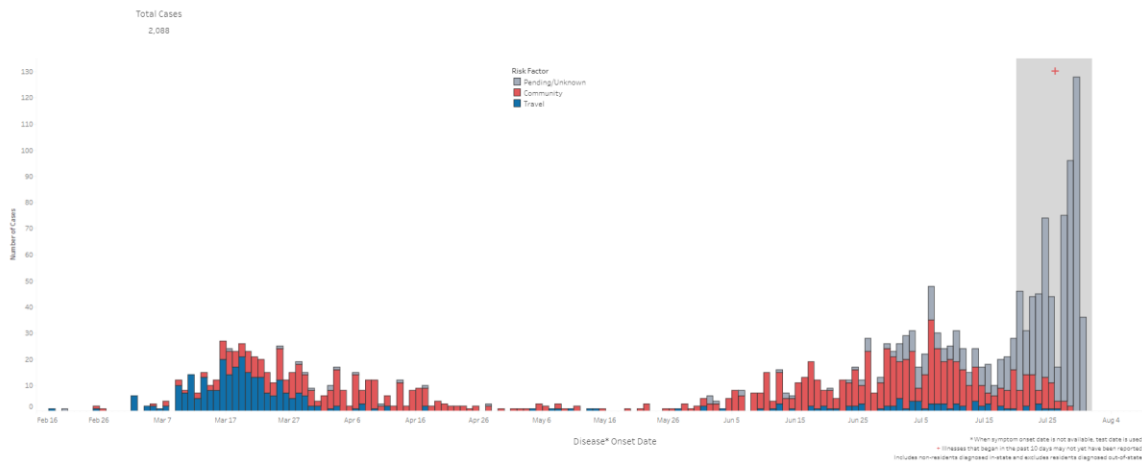

For more tables, charts and visualizations visit the DOH Disease Outbreak Control Division: <https://health.hawaii.gov/coronavirusdisease2019/what-you-should-know/current-situation-in-hawaii>

Hawai'i Tourism Authority:
2,650 Passengers Arrive on Thursday

Yesterday marked 18 weeks since the State's mandatory 14-day quarantine went into effect for all passengers arriving in Hawai'i from out of state. Yesterday, a total of 2,650 people arrived in Hawai'i including 665 visitors and 812 returning residents. There was a total of 31 arriving flights. This table shows the number of people who arrived by air from out of state yesterday but does not show interisland travel.

AIRPORT ARRIVALS FOR THURSDAY, JULY 30, 2020

	KONA	MAUI	O'AHU	LĪHU'Ē	TOTAL
Crew	8	13	249	7	277
Transit	1		285		286
Military			201		201
Exempt			160		160
Relocate to Hawai'i	17	11	216	5	249
Returning Resident	34	48	723	7	812
Visitor	31	32	553	49	665
GRAND TOTAL	91	104	2,387	68	2,650
Flights	3	2	25	1	31

<https://www.hawaiitourismauthority.org/media/4993/073120-passenger-count-press-release.pdf>