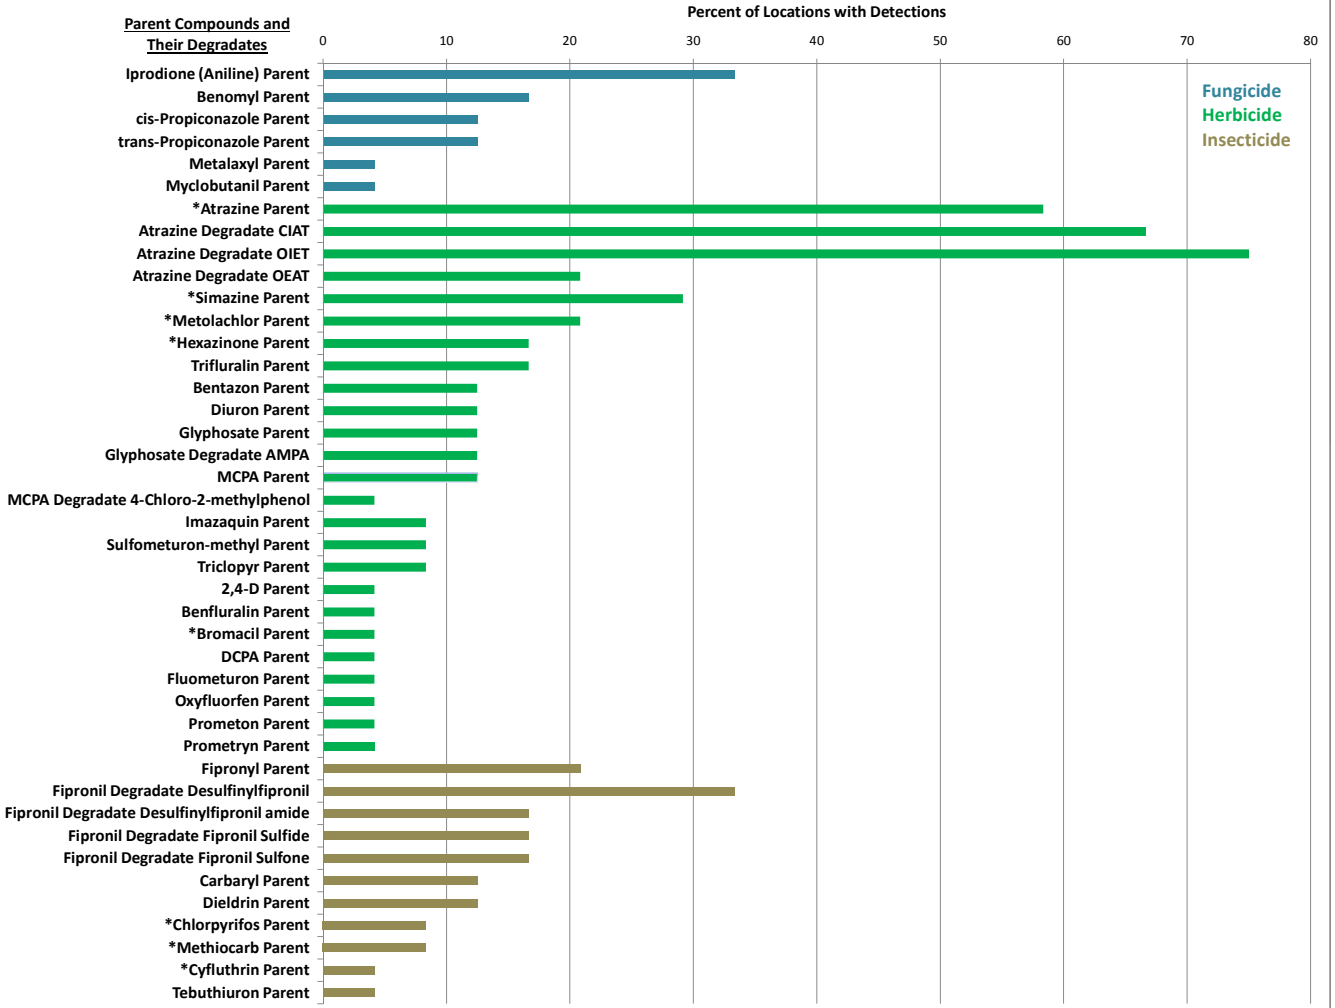

Frequency of Pesticides Detections

* Restricted Use Pesticide