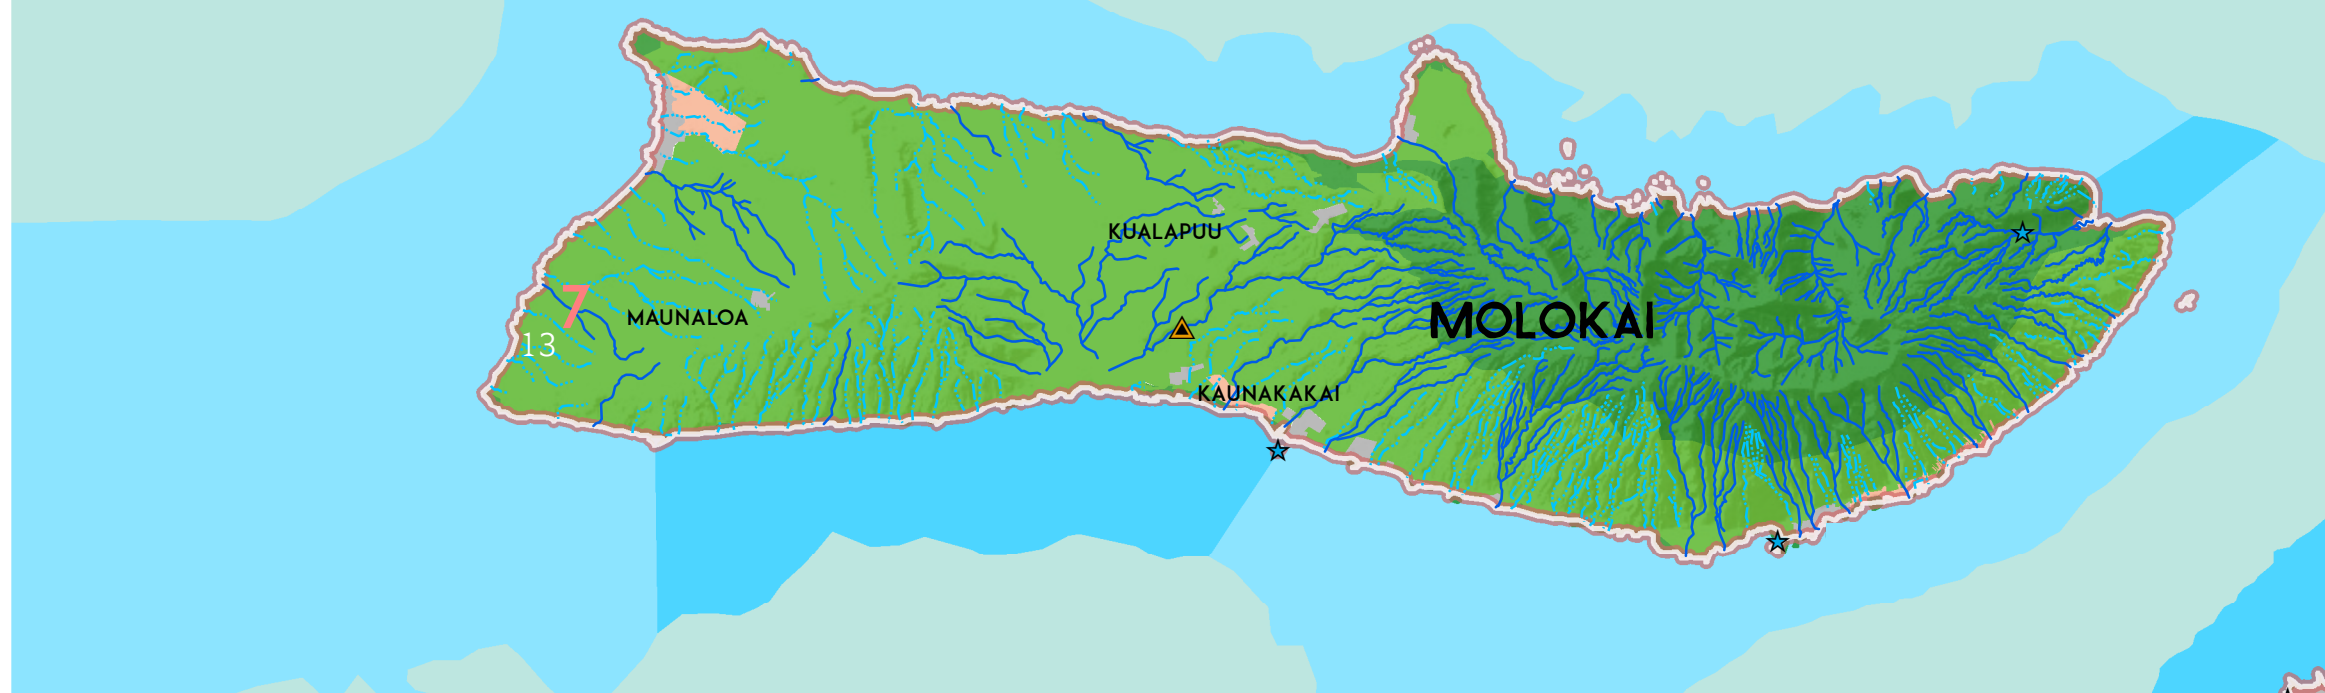

KAUAI COUNTY

0 5 10 20 MILES

HONOLULU COUNTY

0 5 10 20 MILES

ENVIRONMENTAL HEALTH MANAGEMENT IN THE STATE OF HAWAII

MAUI COUNTY

HAWAII COUNTY

LEGEND

- AIR QUALITY MONITORING SITES
- ▲ ACTIVE LANDFILLS
- ★ WATER QUALITY MONITORING SITES
- PERENNIAL STREAMS
- NON-PERENNIAL STREAMS
- A CLASS WATER QUALITY
- AA CLASS WATER QUALITY
- HOUSE DISTRICTS
- SENATE DISTRICTS
- AGRICULTURAL
- CONSERVATION
- RURAL
- URBAN

MAP INTENDED FOR ILLUSTRATIVE PURPOSES ONLY. SITE LOCATIONS ARE APPROXIMATE.