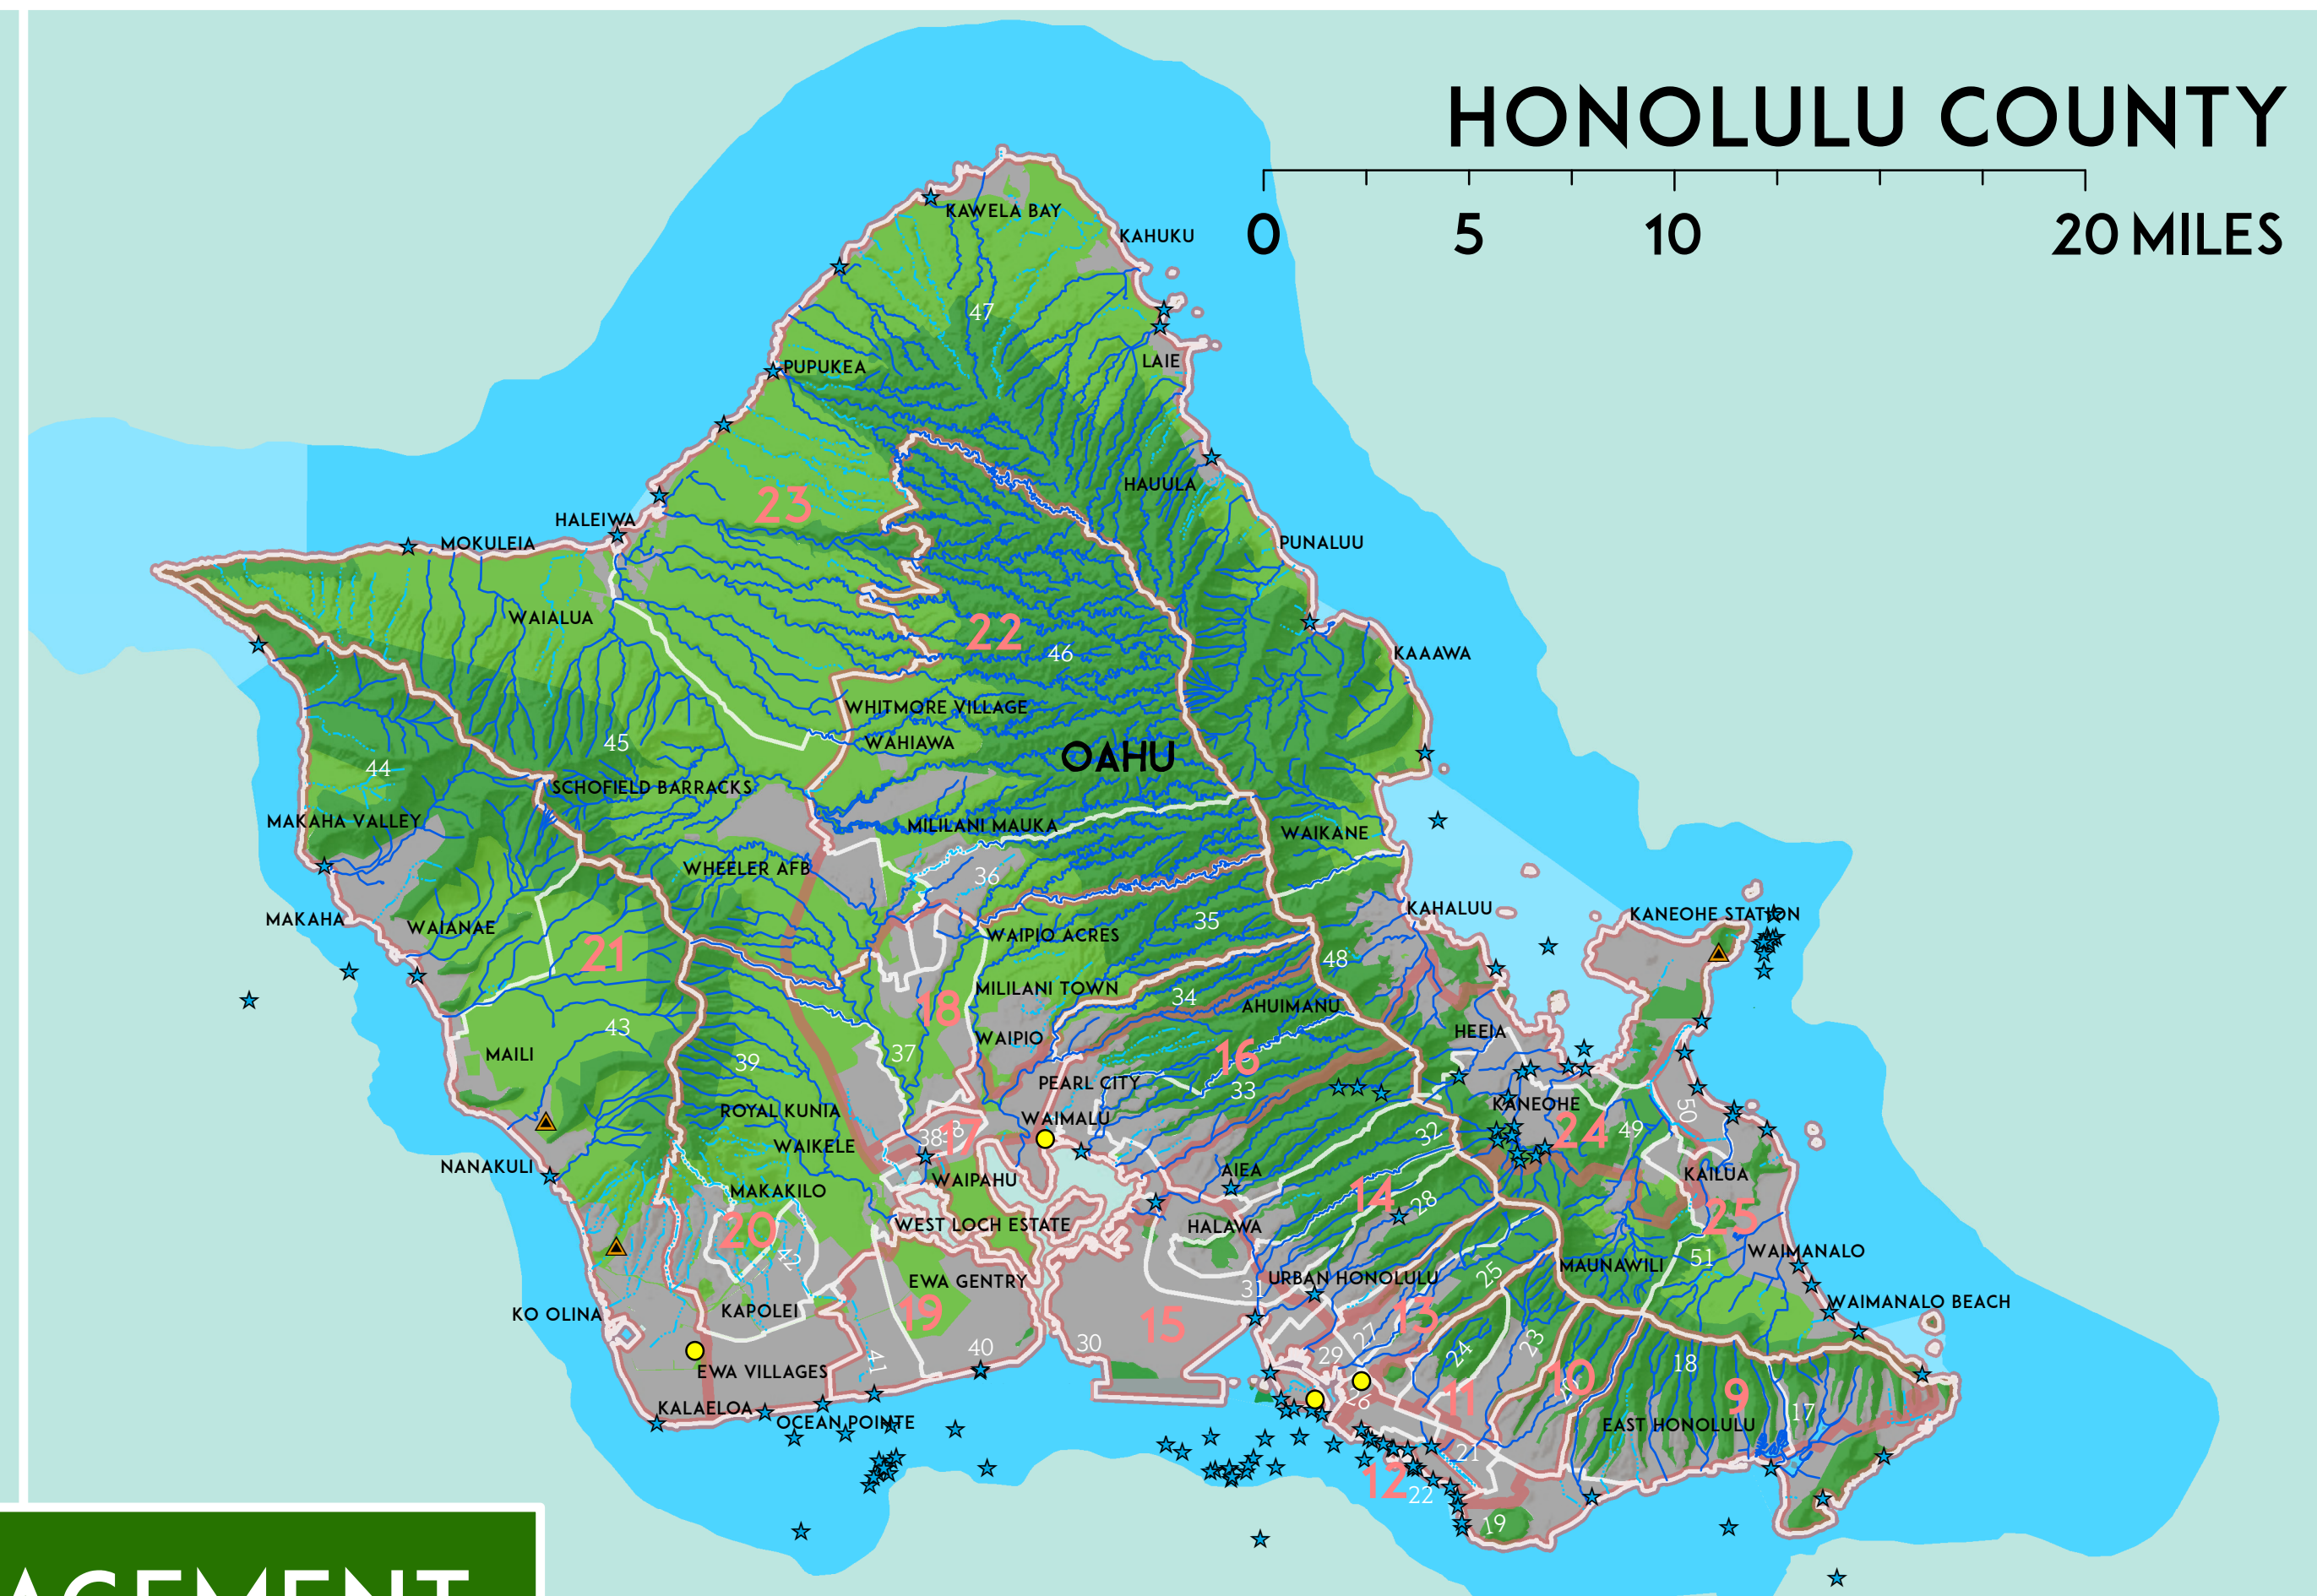

KAUAI COUNTY

0 5 10 20 MILES

HONOLULU COUNTY

0 5 10 20 MILES

ENVIRONMENTAL HEALTH MANAGEMENT IN THE STATE OF HAWAII

MAUI COUNTY

HAWAII COUNTY

LEGEND

- AIR QUALITY MONITORING SITES
- ▲ ACTIVE LANDFILLS
- ★ WATER QUALITY MONITORING SITES
- PERENNIAL STREAMS
- NON-PERENNIAL STREAMS
- A CLASS WATER QUALITY
- AA CLASS WATER QUALITY
- HOUSE DISTRICTS
- SENATE DISTRICTS
- AGRICULTURAL
- CONSERVATION
- RURAL
- URBAN

MAP INTENDED FOR ILLUSTRATIVE PURPOSES ONLY. SITE LOCATIONS ARE APPROXIMATE.