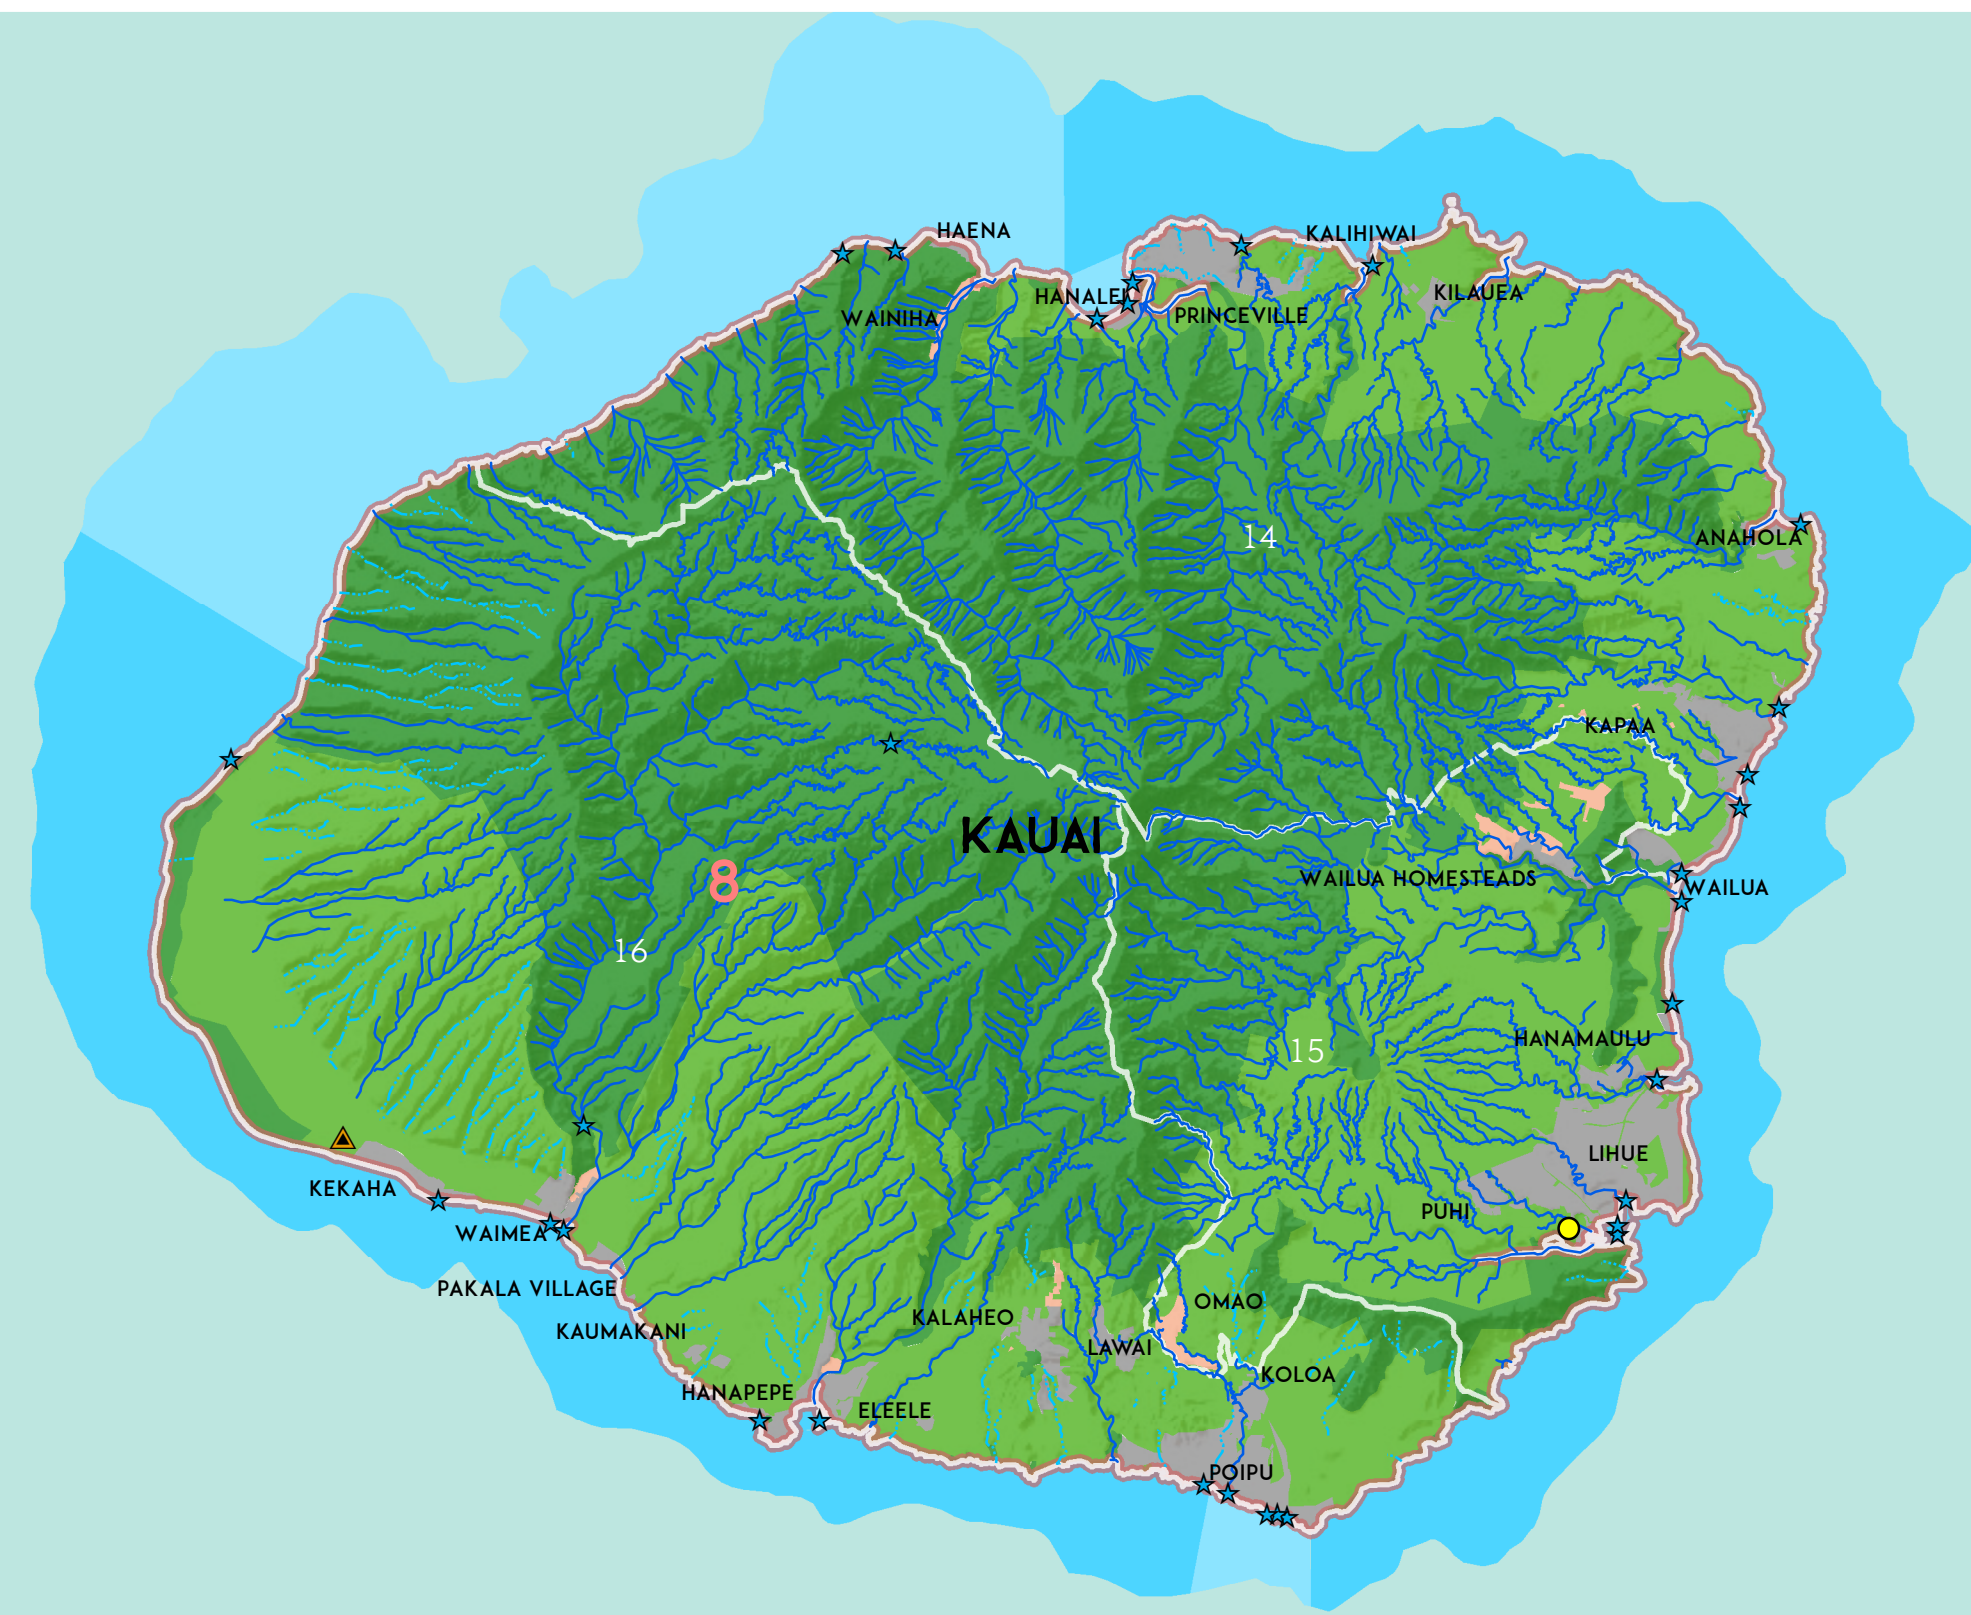

KAUAI COUNTY

0 5 10 20 MILES

HONOLULU COUNTY

0 5 10 20 MILES

ENVIRONMENTAL HEALTH MANAGEMENT IN THE STATE OF HAWAII

MAUI COUNTY

HAWAII COUNTY

LEGEND

- AIR QUALITY MONITORING SITES
- ▲ ACTIVE LANDFILLS
- ★ WATER QUALITY MONITORING SITES
- PERENNIAL STREAMS
- NON-PERENNIAL STREAMS
- A CLASS WATER QUALITY
- AA CLASS WATER QUALITY
- HOUSE DISTRICTS
- SENATE DISTRICTS
- AGRICULTURAL
- CONSERVATION
- RURAL
- URBAN

MAP INTENDED FOR ILLUSTRATIVE PURPOSES ONLY. SITE LOCATIONS ARE APPROXIMATE.