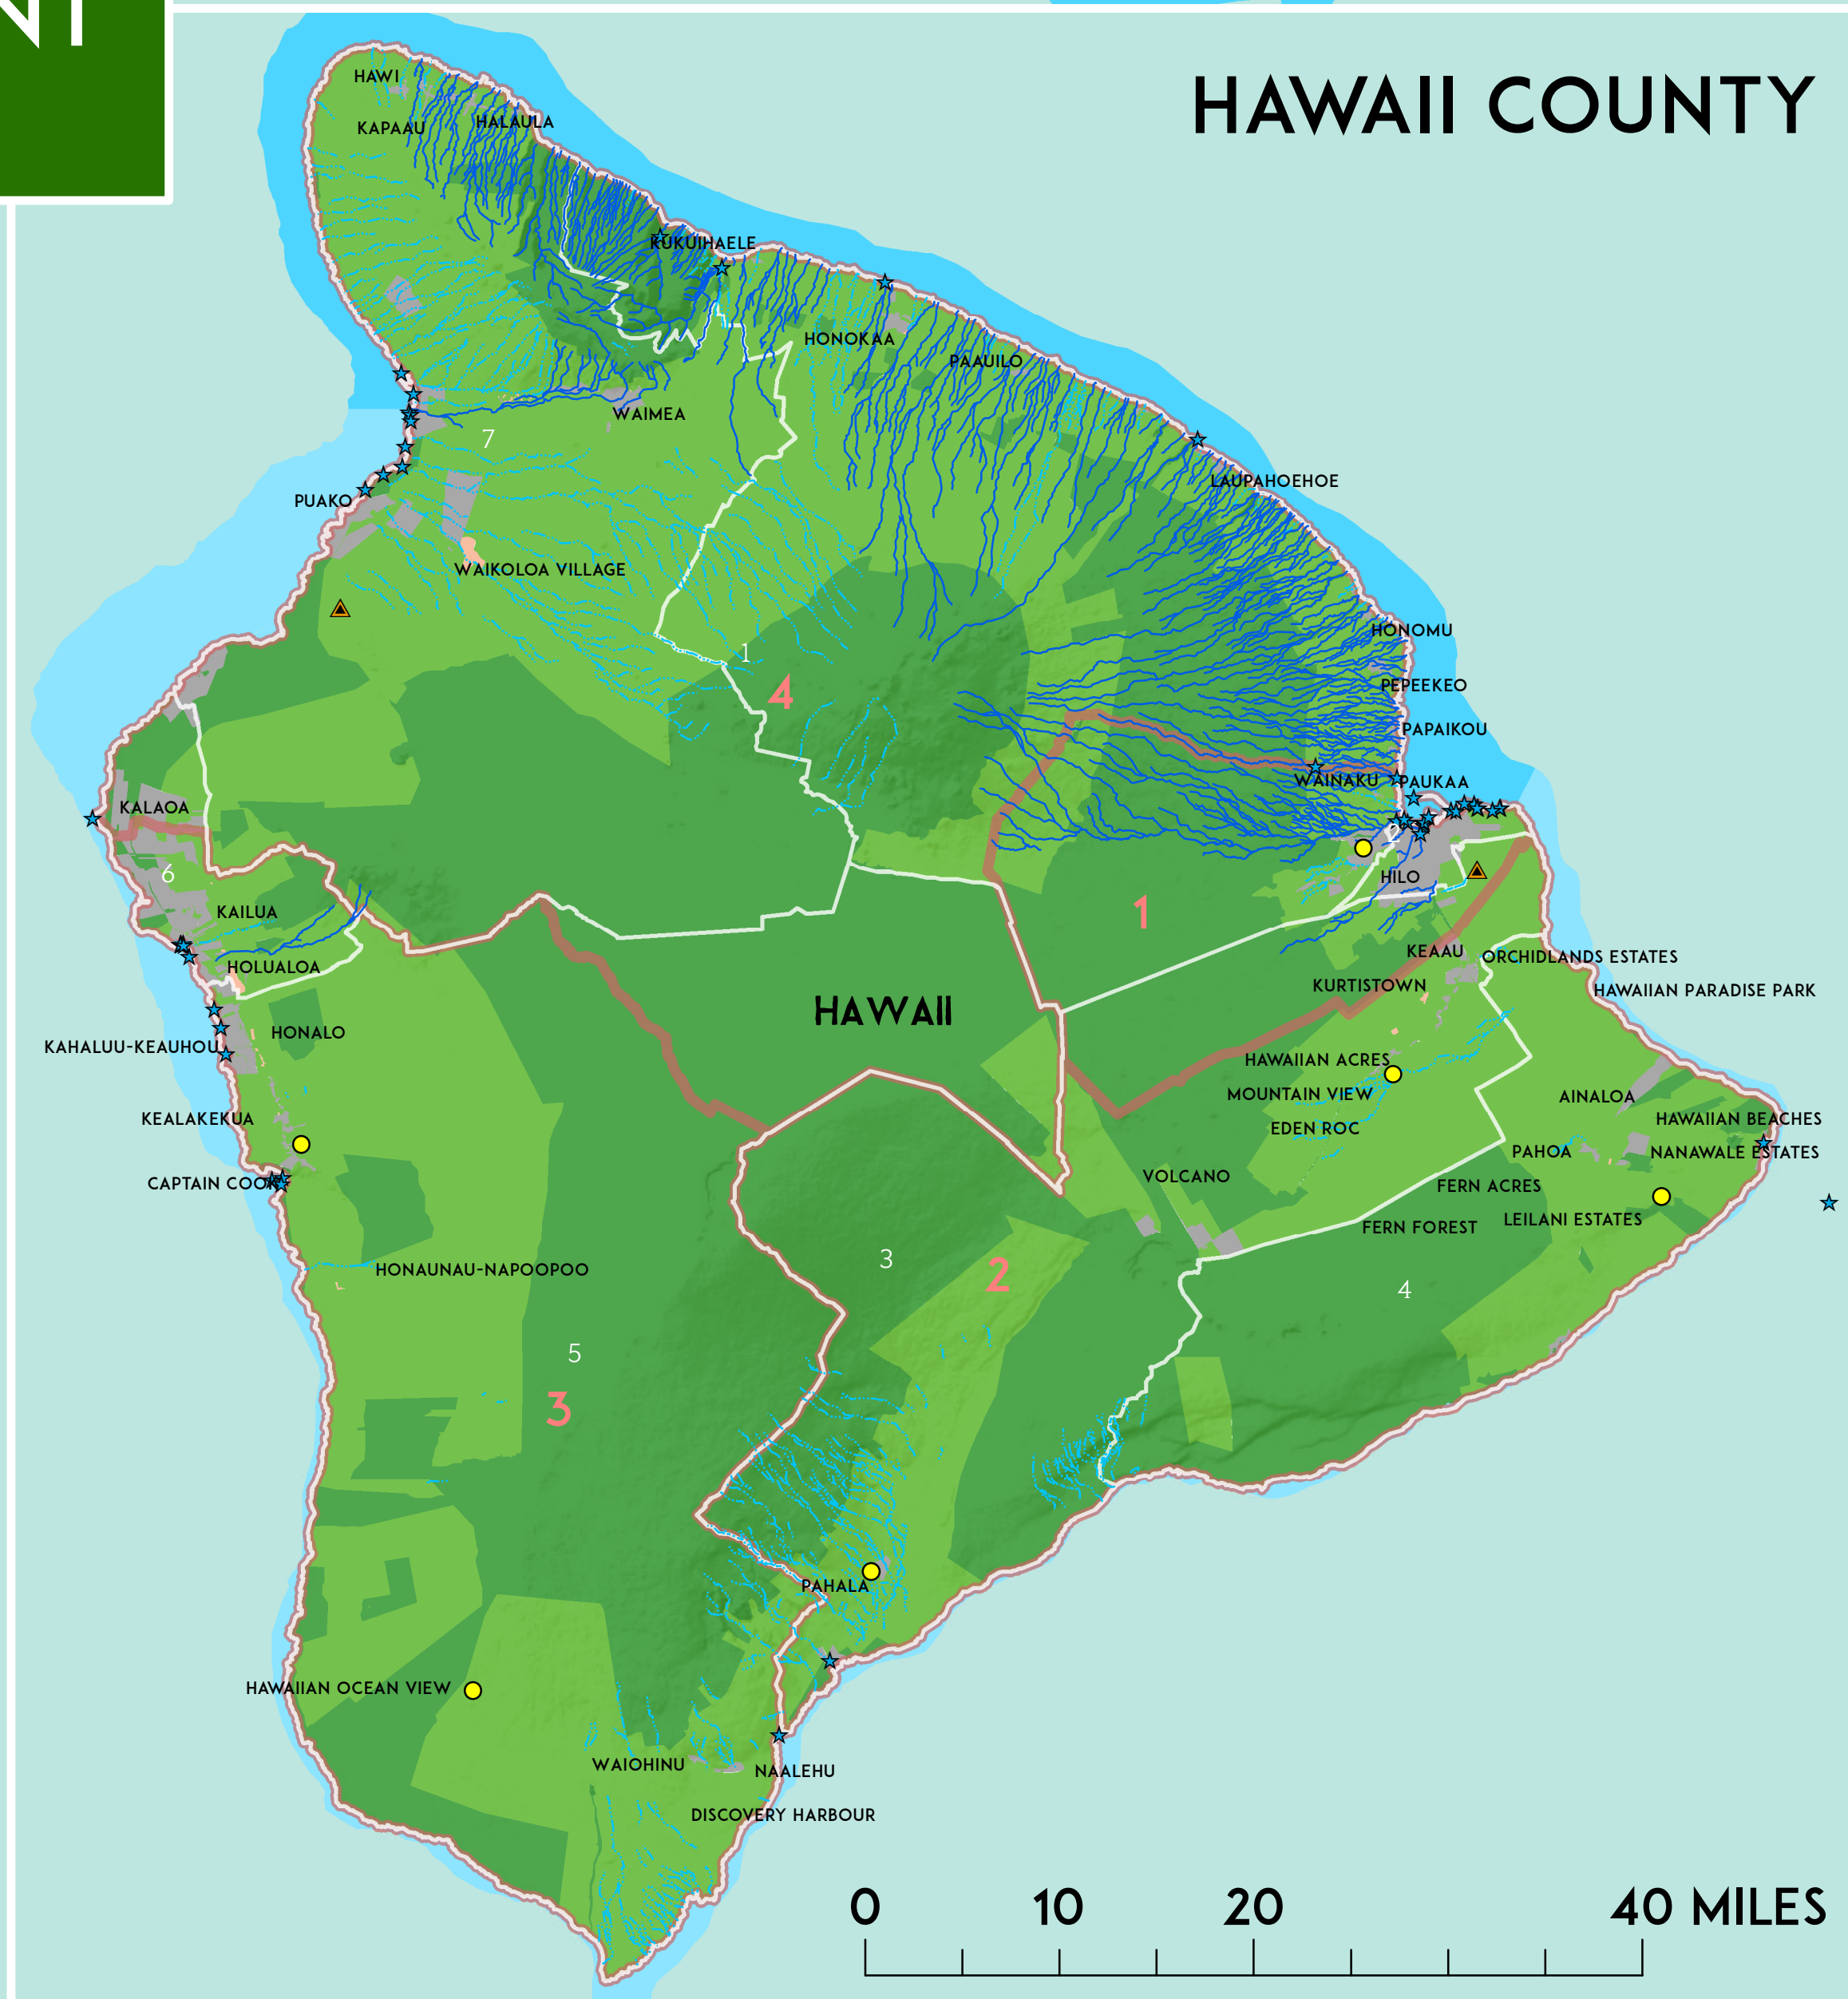

KAUAI COUNTY

0 5 10 20 MILES

HONOLULU COUNTY

0 5 10 20 MILES

ENVIRONMENTAL HEALTH MANAGEMENT IN THE STATE OF HAWAII

MAUI COUNTY

HAWAII COUNTY

LEGEND

- AIR QUALITY MONITORING SITES
- ▲ ACTIVE LANDFILLS
- ★ WATER QUALITY MONITORING SITES
- PERENNIAL STREAMS
- NON-PERENNIAL STREAMS
- A CLASS WATER QUALITY
- AA CLASS WATER QUALITY
- HOUSE DISTRICTS
- SENATE DISTRICTS
- AGRICULTURAL
- CONSERVATION
- RURAL
- URBAN

MAP INTENDED FOR ILLUSTRATIVE PURPOSES ONLY. SITE LOCATIONS ARE APPROXIMATE.