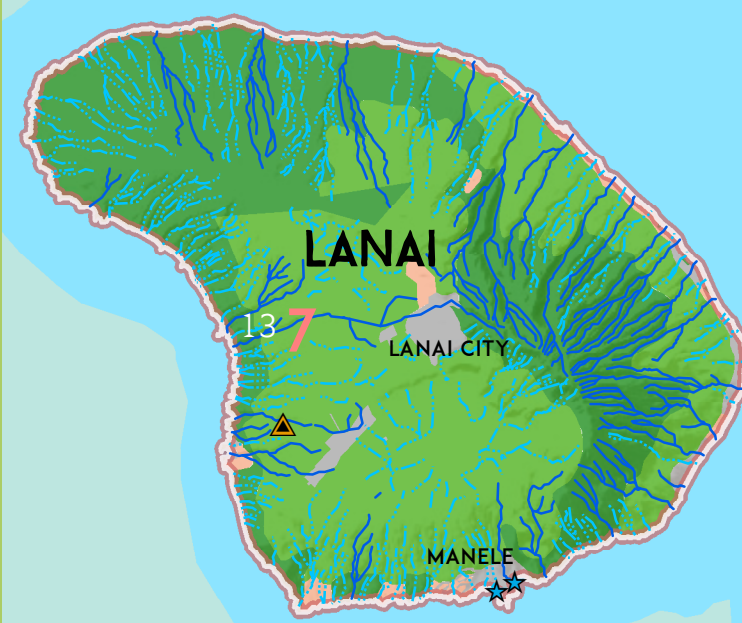

KAUAI COUNTY

0 5 10 20 MILES

HONOLULU COUNTY

0 5 10 20 MILES

ENVIRONMENTAL HEALTH MANAGEMENT IN THE STATE OF HAWAII

MAUI COUNTY

HAWAII COUNTY

LEGEND

- AIR QUALITY MONITORING SITES
- ▲ ACTIVE LANDFILLS
- ★ WATER QUALITY MONITORING SITES
- PERENNIAL STREAMS
- NON-PERENNIAL STREAMS
- A CLASS WATER QUALITY
- AA CLASS WATER QUALITY
- HOUSE DISTRICTS
- SENATE DISTRICTS
- AGRICULTURAL
- CONSERVATION
- RURAL
- URBAN

MAP INTENDED FOR ILLUSTRATIVE PURPOSES ONLY. SITE LOCATIONS ARE APPROXIMATE.