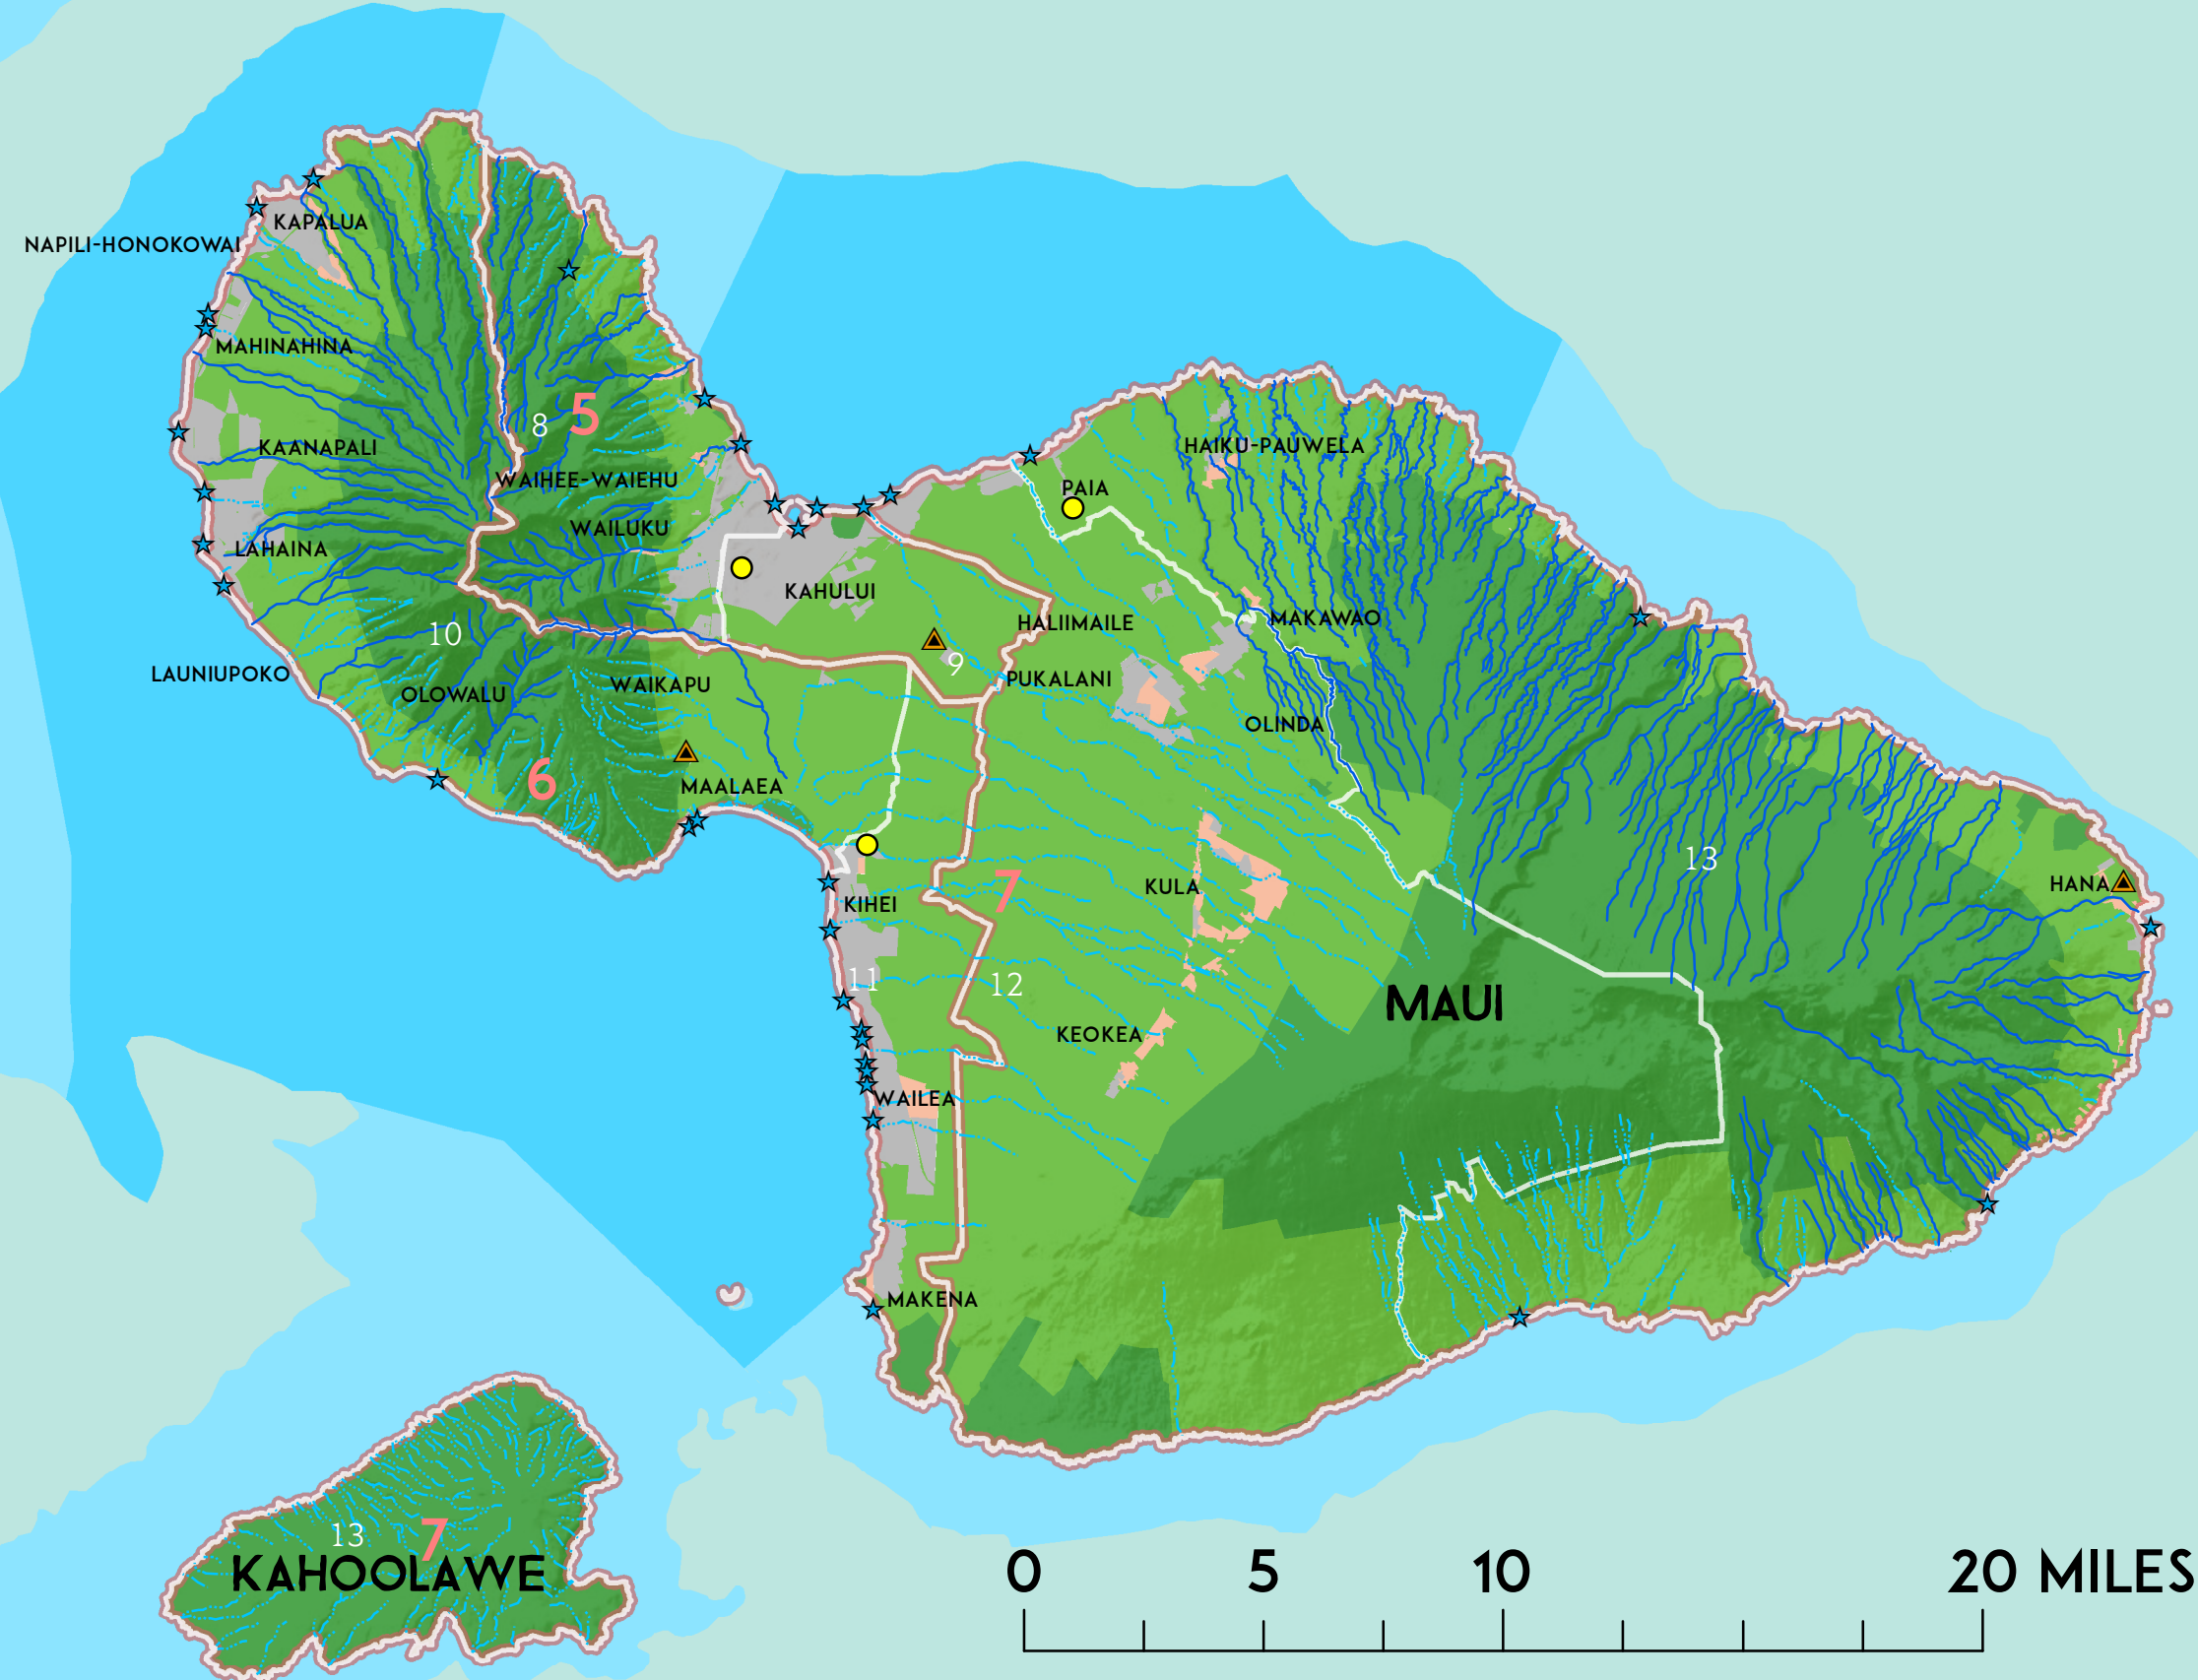

KAUAI COUNTY

0 5 10 20 MILES

HONOLULU COUNTY

0 5 10 20 MILES

ENVIRONMENTAL HEALTH MANAGEMENT IN THE STATE OF HAWAII

MAUI COUNTY

HAWAII COUNTY

LEGEND

- AIR QUALITY MONITORING SITES
- ▲ ACTIVE LANDFILLS
- ★ WATER QUALITY MONITORING SITES
- PERENNIAL STREAMS
- NON-PERENNIAL STREAMS
- A CLASS WATER QUALITY
- AA CLASS WATER QUALITY
- HOUSE DISTRICTS
- SENATE DISTRICTS
- AGRICULTURAL
- CONSERVATION
- RURAL
- URBAN

MAP INTENDED FOR ILLUSTRATIVE PURPOSES ONLY. SITE LOCATIONS ARE APPROXIMATE.