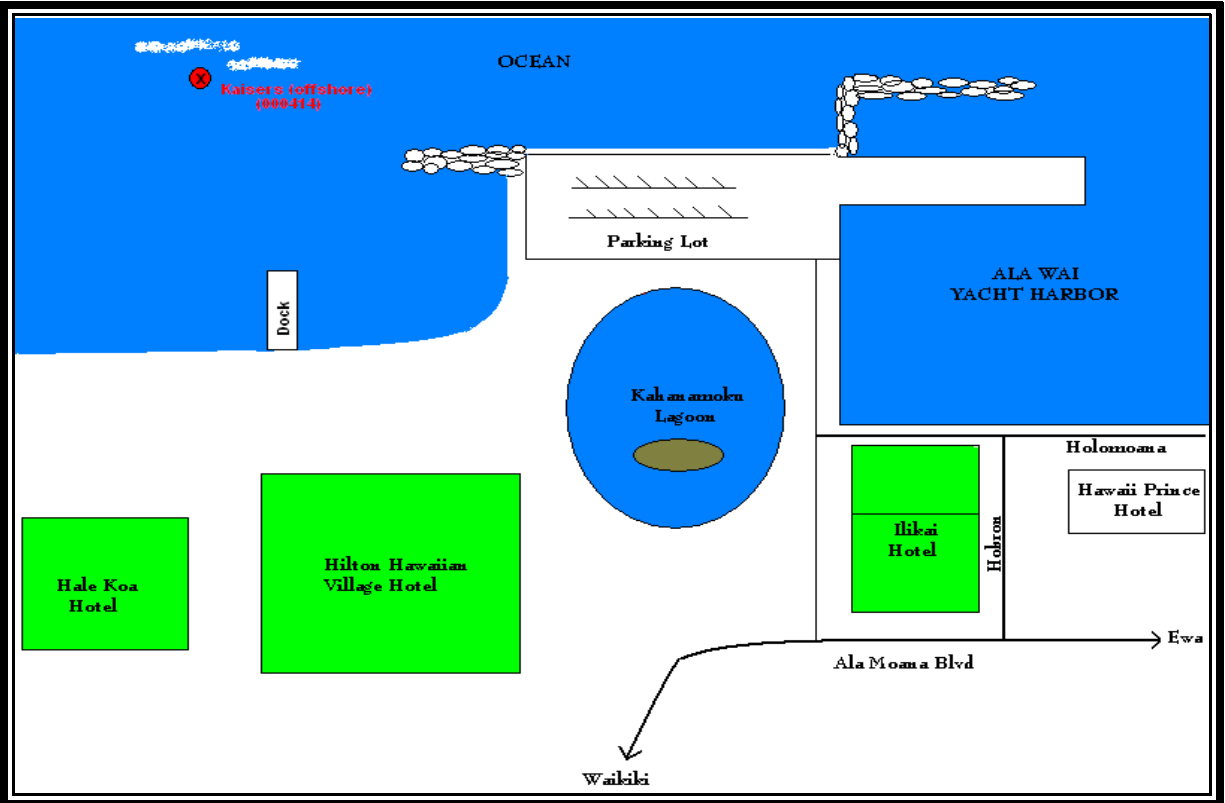

CLEAN WATER BRANCH MARINE RECREATIONAL MONITORING SITE

STORET NO: 000414
SAMPLING SITE: Kaisers (Offshore)
LOCATION: Waikiki, Oahu, Hawaii
LATITUDE: N21° 16' 37.41"
LONGITUDE: W157° 50' 27.02"
DATUM: NAD83

Kaisers (offshore)
(000414)

Kaisers (Offshore) 000414

Kaisers (Offshore) 000414