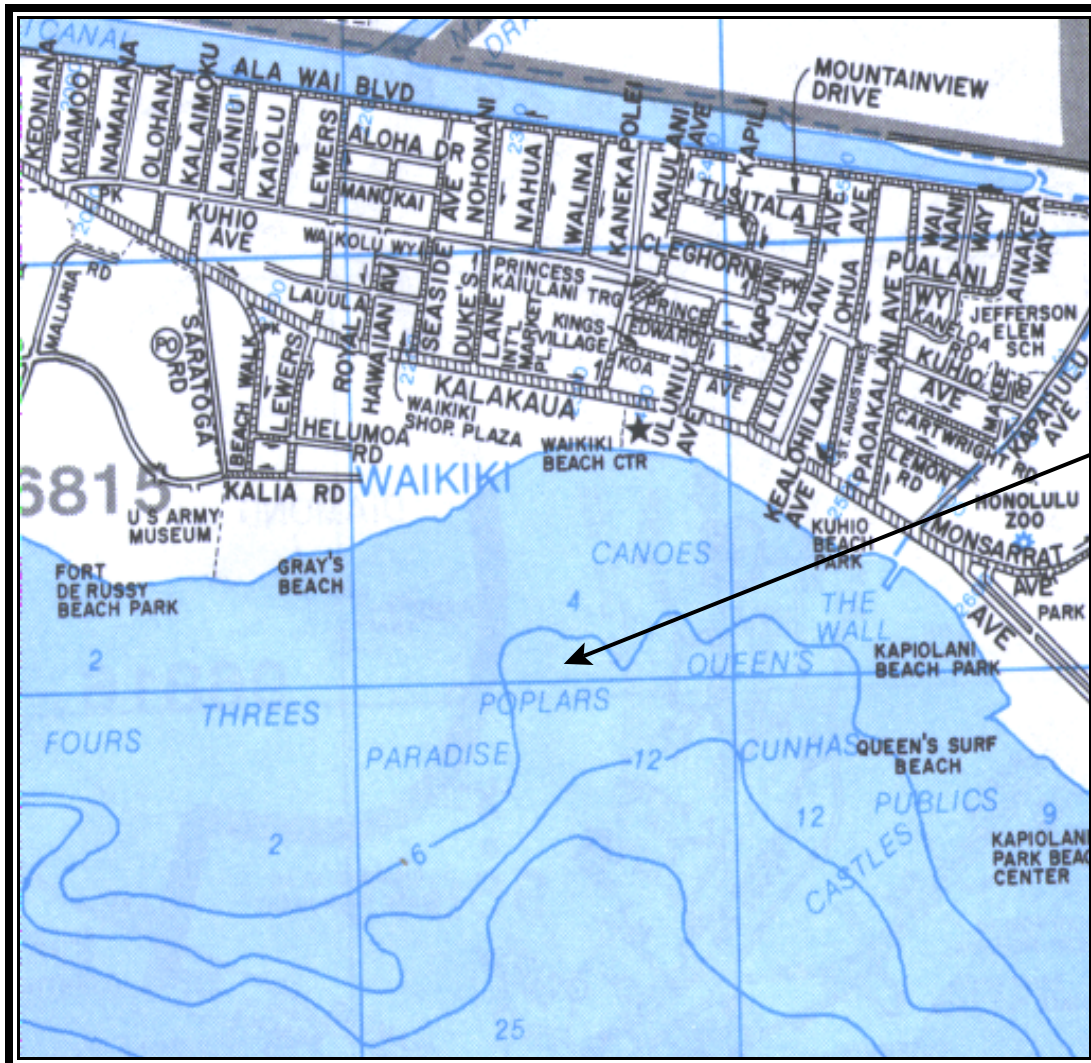

CLEAN WATER BRANCH MARINE RECREATIONAL MONITORING SITE

STORET NO: 000413
SAMPLING SITE: Poplars (Offshore)
LOCATION: Waikiki, Oahu, Hawaii
LATITUDE: N21° 16'22.32"
LONGITUDE: W157° 49'52.67"
DATUM: NAD83

Poplars (offshore)
(000413)

Poplars (offshore) 000413

Poplars (offshore) 000413