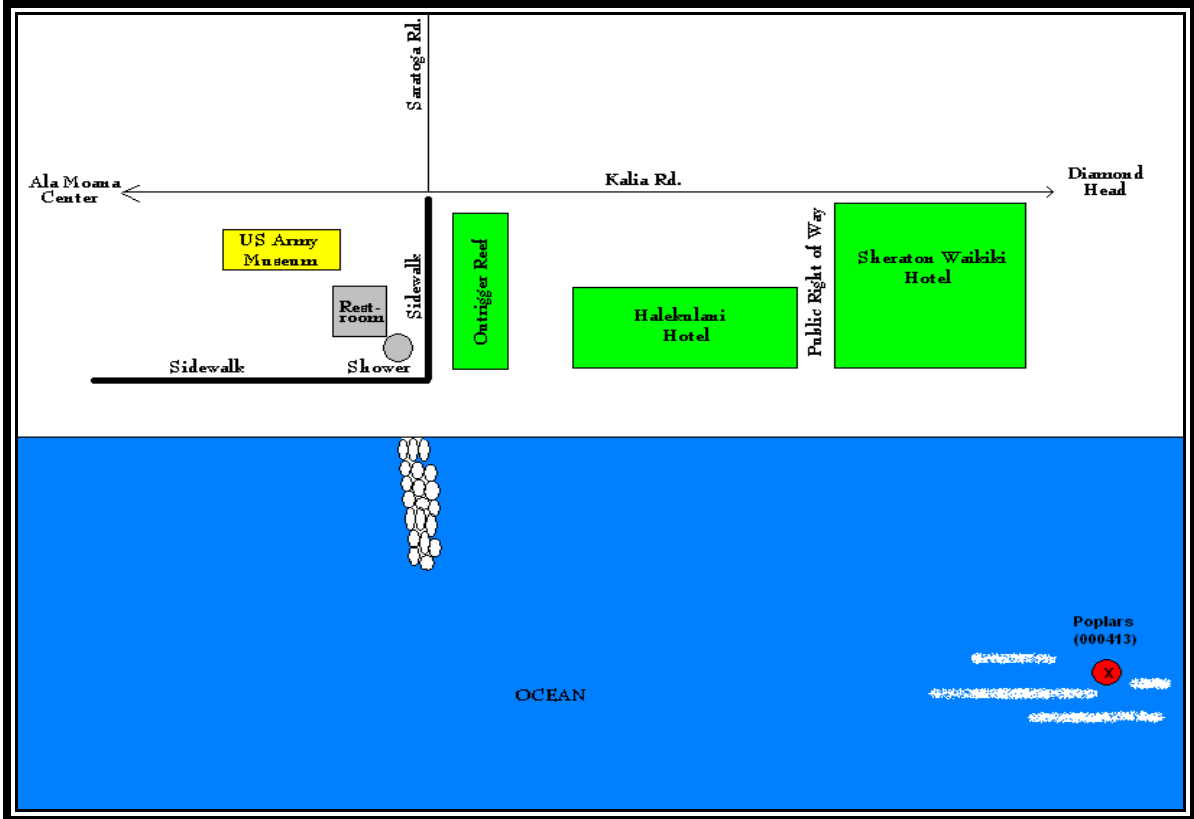

CLEAN WATER BRANCH MARINE RECREATIONAL MONITORING SITE

STORET NO: 000413
SAMPLING SITE: Poplars (Offshore)
LOCATION: Waikiki, Oahu, Hawaii
LATITUDE: N21° 16'22.32"
LONGITUDE: W157° 49'52.67"
DATUM: NAD83

Poplars (offshore)
(000413)

Poplars (offshore) 000413

Poplars (offshore) 000413