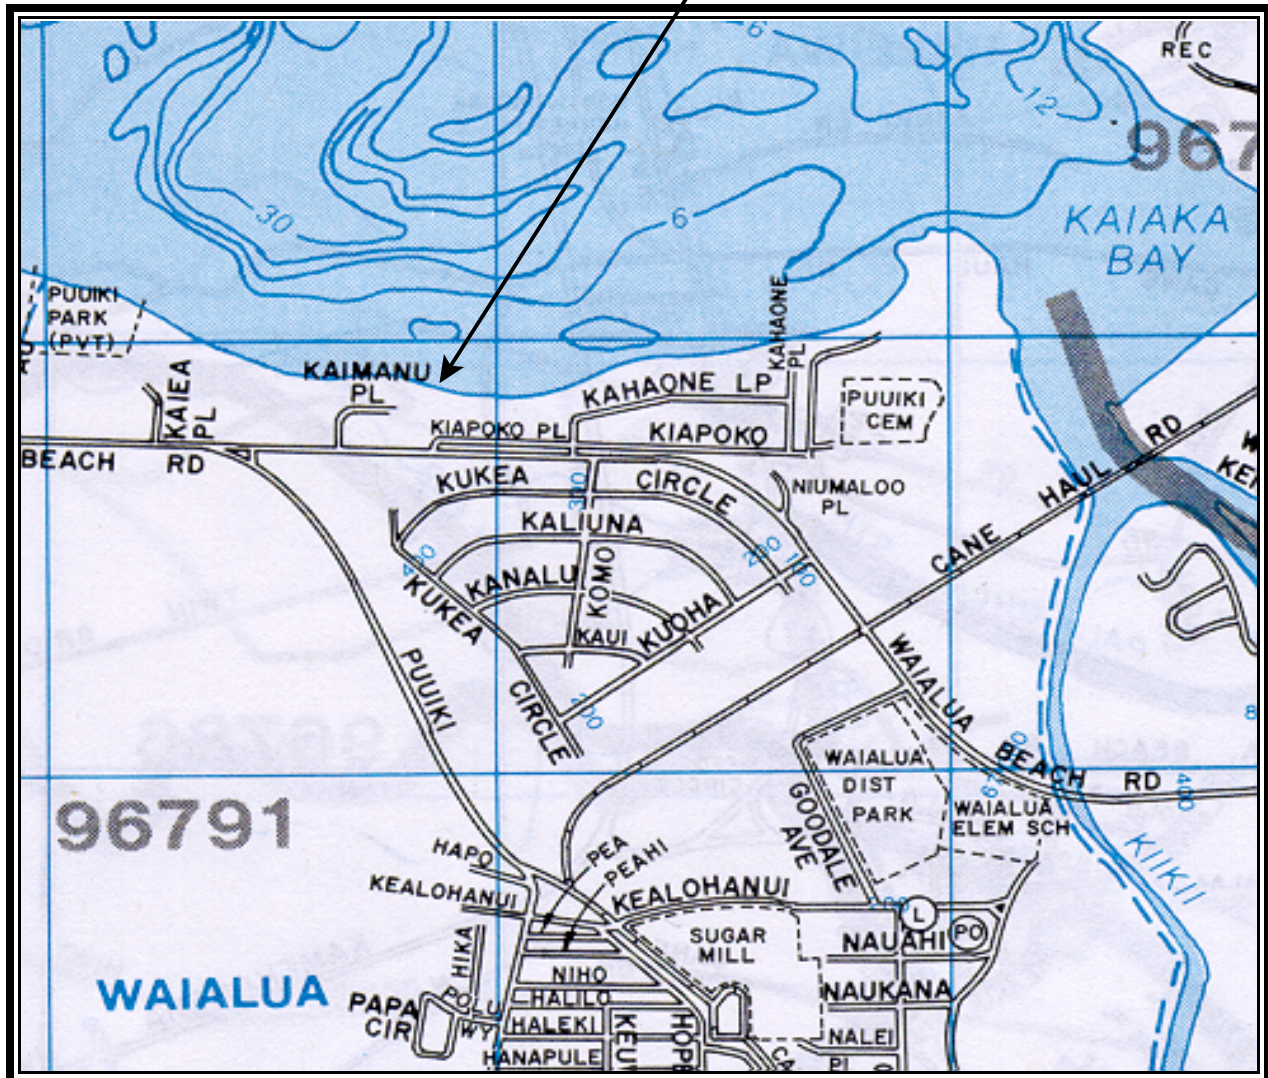

CLEAN WATER BRANCH MARINE RECREATIONAL MONITORING SITE

STORET NO: 000291
SAMPLING SITE: Mokuleia at Kiapoko
LOCATION: Waialua, Oahu, Hawaii
LATITUDE: N21° 34' 56.24"
LONGITUDE: W158° 07' 53.78"
DATUM: NAD83

**Mokuleia at Kiapoko
(000291)**

© Copyright J. R. Clere; used with permission

MOKULEIA AT KIAPOKO 000291

MOKULEIA AT KIAPOKO 000291