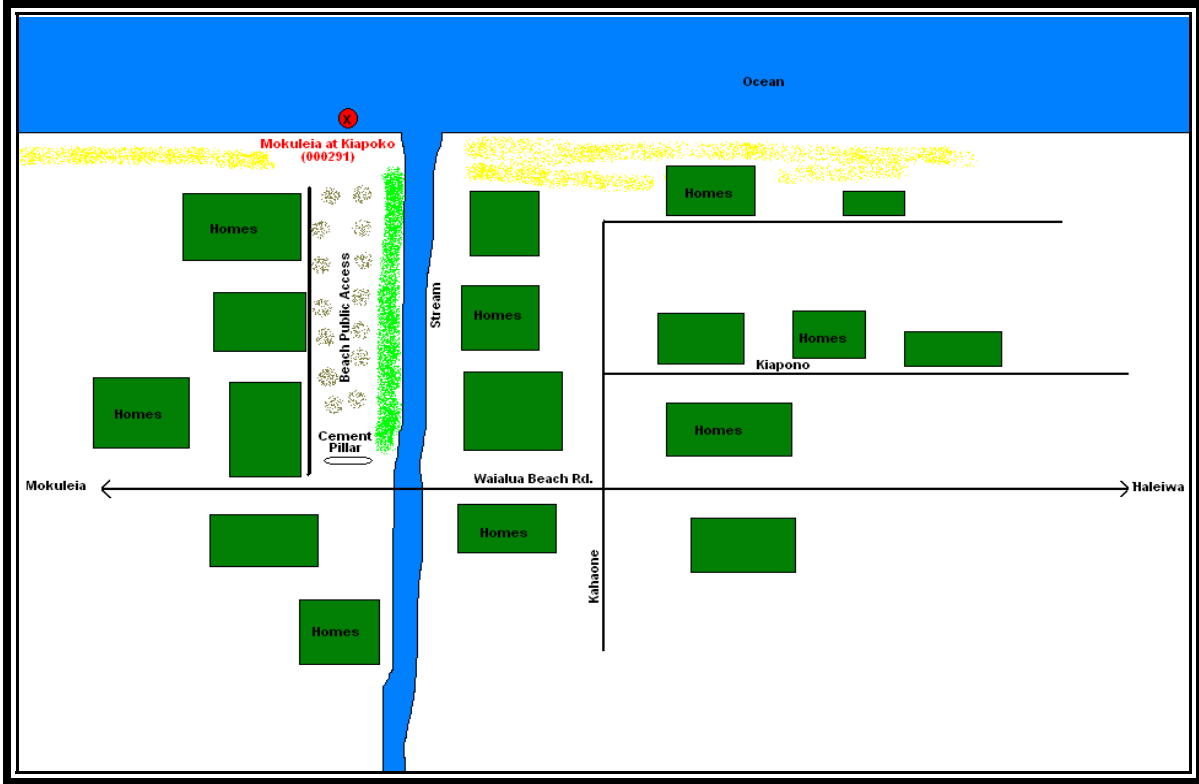

MOKULEIA AT KIAPOKO 000291