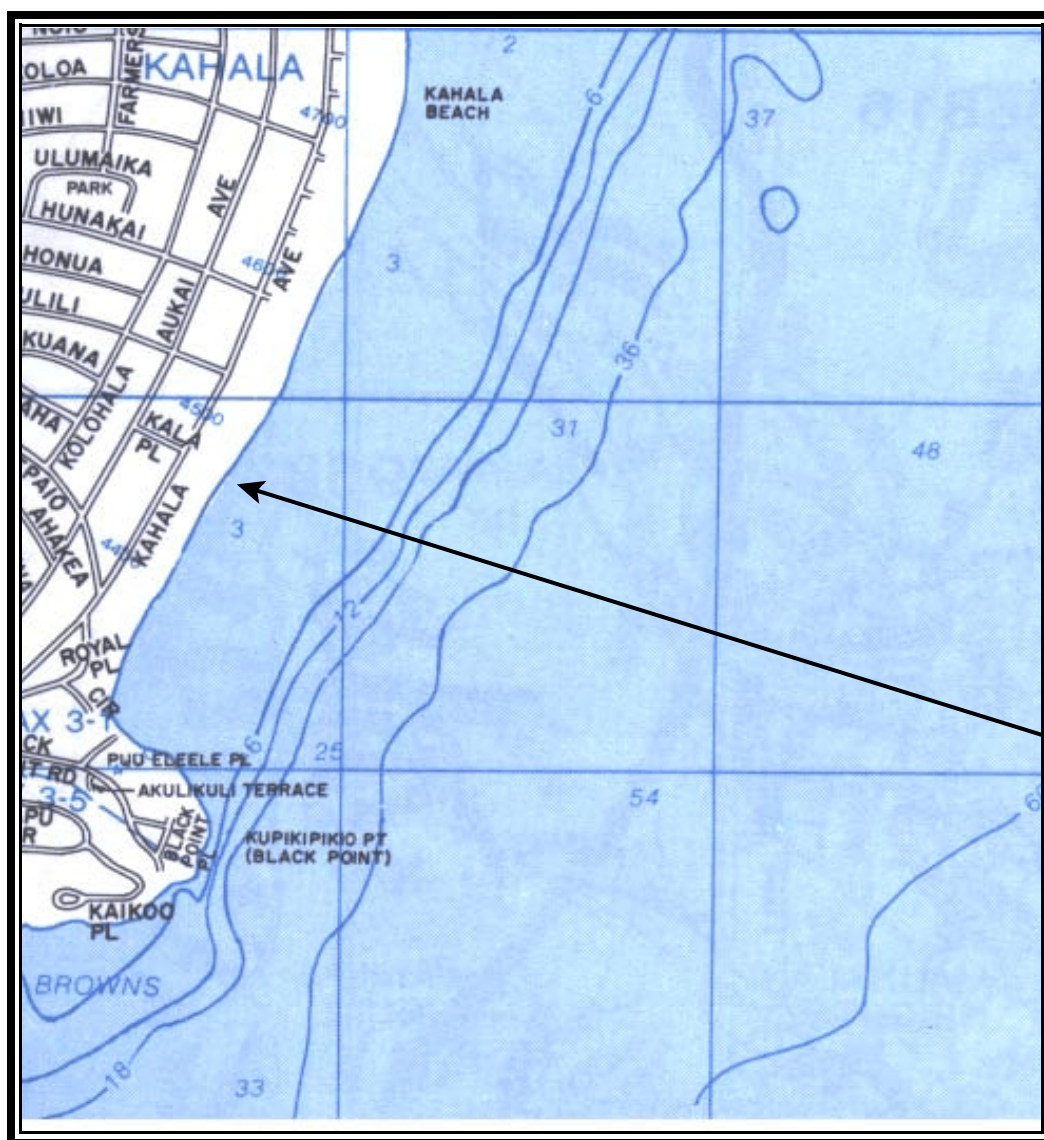

CLEAN WATER BRANCH MARINE RECREATIONAL MONITORING SITE

STORET NO: 000276

SAMPLING SITE: Kahala at Kala Place

LOCATION: Kahala, Oahu, Hawaii

LATITUDE: N21° 15' 40.86"

LONGITUDE: W157° 47' 12.09"

DATUM: NAD83

Kahala at Kala Place
(000276)

Kahala at Kala Place 000276

Kahala at Kala Place 000276