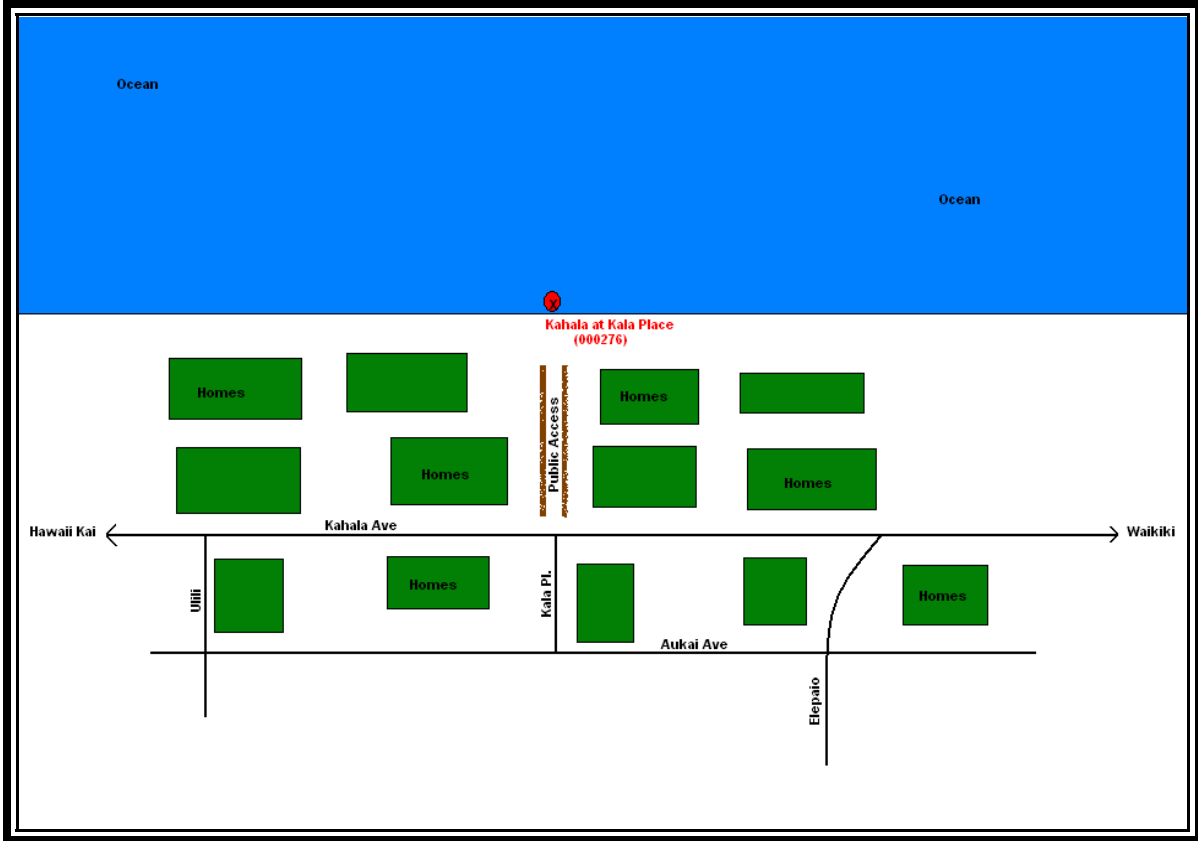

CLEAN WATER BRANCH MARINE RECREATIONAL MONITORING SITE

STORET NO: 000276

SAMPLING SITE: Kahala at Kala Place

LOCATION: Kahala, Oahu, Hawaii

LATITUDE: N21° 15' 40.86"

LONGITUDE: W157° 47' 12.09"

DATUM: NAD83

Kahala at Kala Place
(000276)

Kahala at Kala Place 000276

Kahala at Kala Place 000276