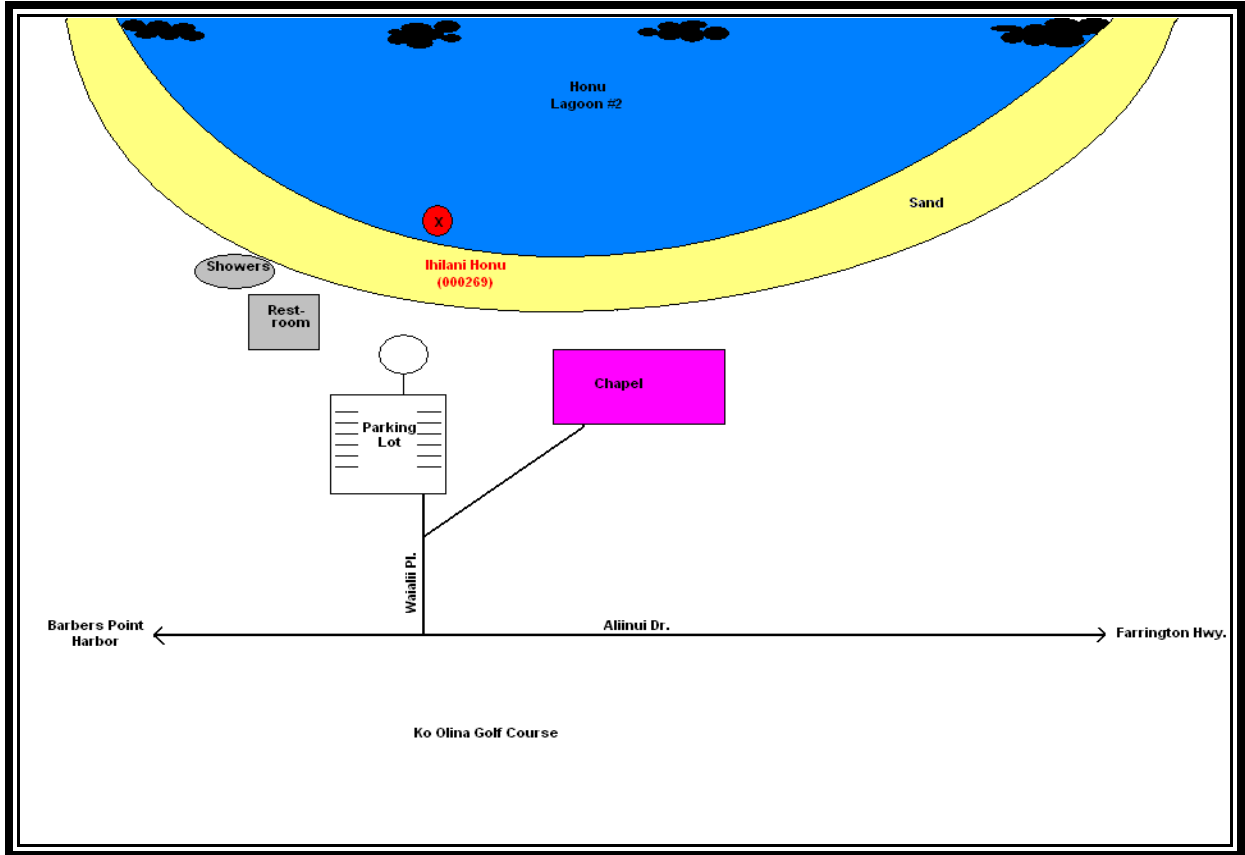

CLEAN WATER BRANCH MARINE RECREATIONAL MONITORING SITE

STORET NO: 000269
SAMPLING SITE: Ihilani Honu
LOCATION: Koolina, Oahu, Hawaii
LATITUDE: N21° 20' 06.27"
LONGITUDE: W158° 07' 25.52"
DATUM: NAD83

Ihilani Honu
(000269)