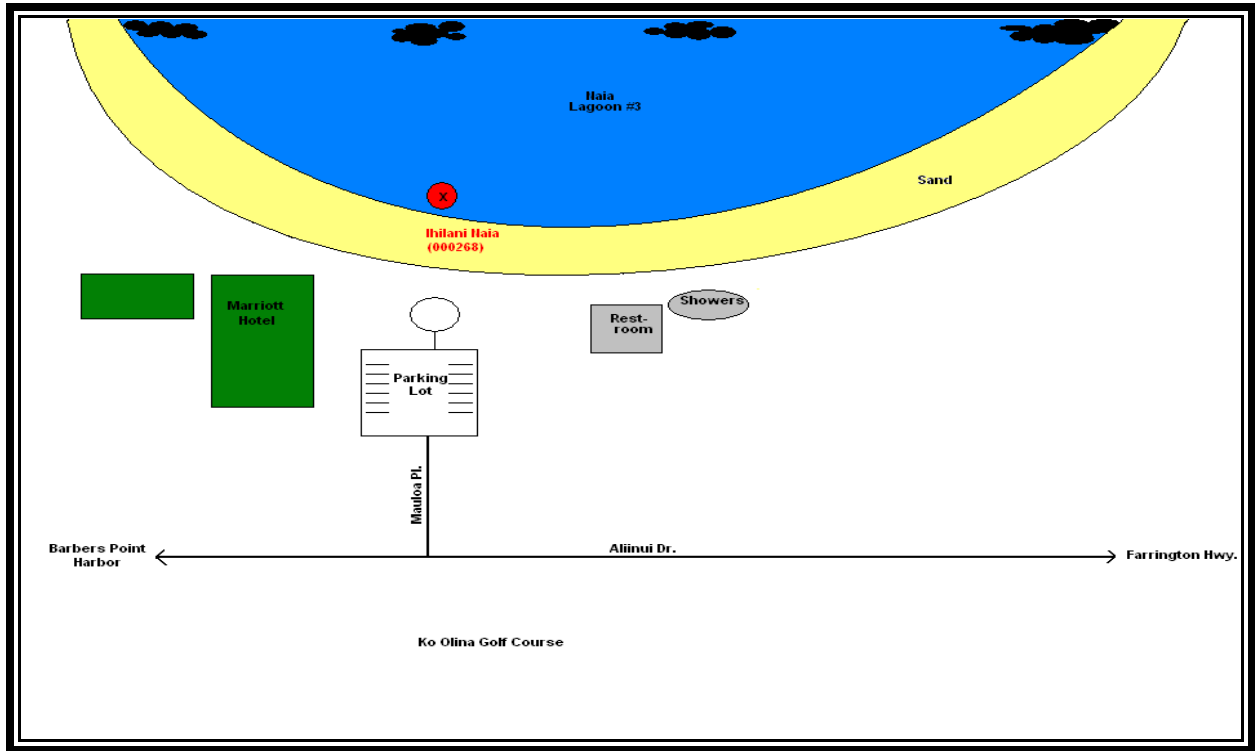

CLEAN WATER BRANCH MARINE RECREATIONAL MONITORING SITE

STORET NO: 000268
SAMPLING SITE: Ihilani Naia
LOCATION: Koolina, Oahu, Hawaii
LATITUDE: N21° 19' 55.17"
LONGITUDE: W158° 07' 20.78"
DATUM: NAD83

Ihilani Naia
(000268)