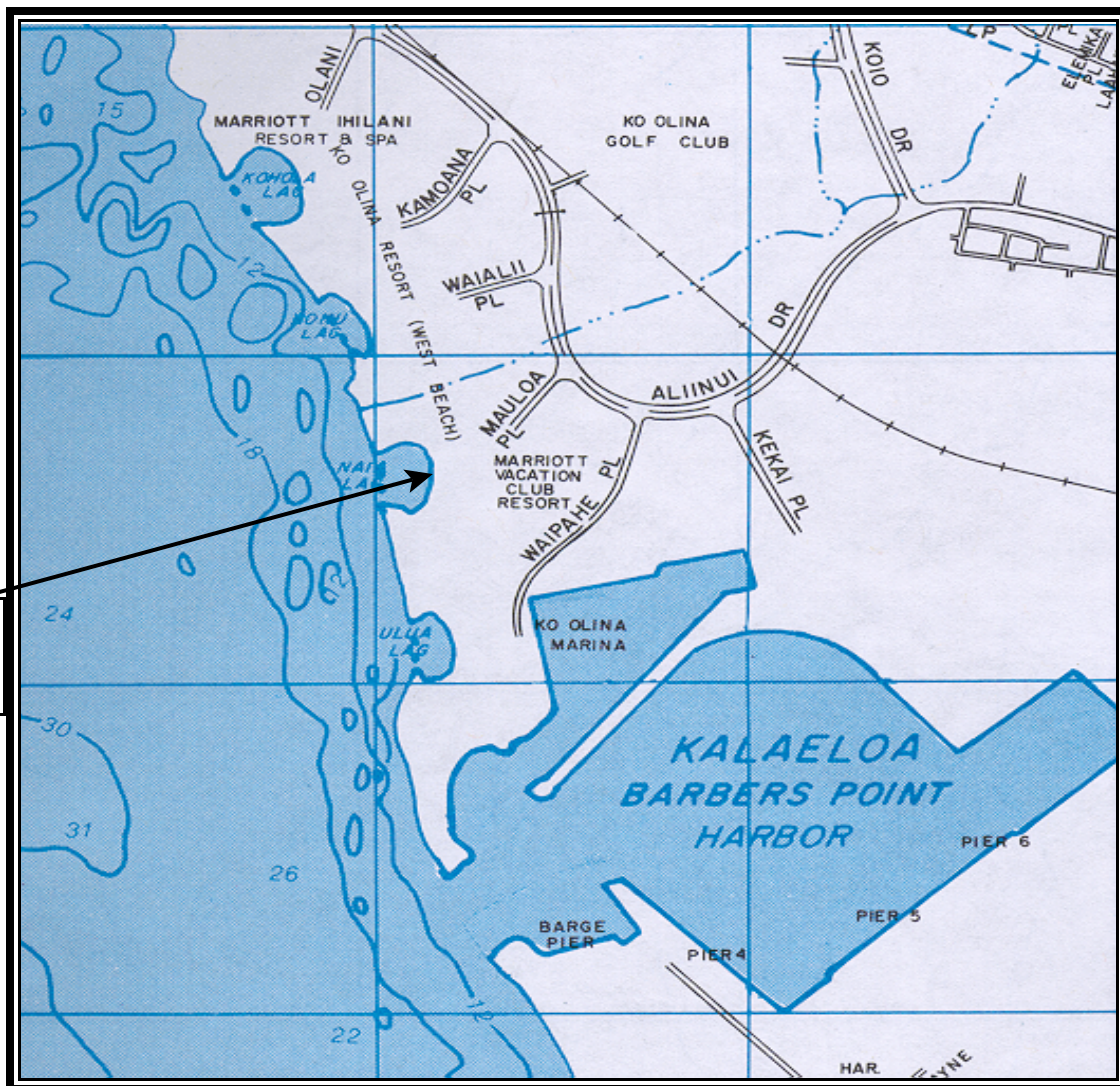

CLEAN WATER BRANCH MARINE RECREATIONAL MONITORING SITE

STORET NO: 000268
SAMPLING SITE: Ihilani Naia
LOCATION: Koolina, Oahu, Hawaii
LATITUDE: N21° 19' 55.17"
LONGITUDE: W158° 07' 20.78"
DATUM: NAD83

Ihilani Naia
(000268)