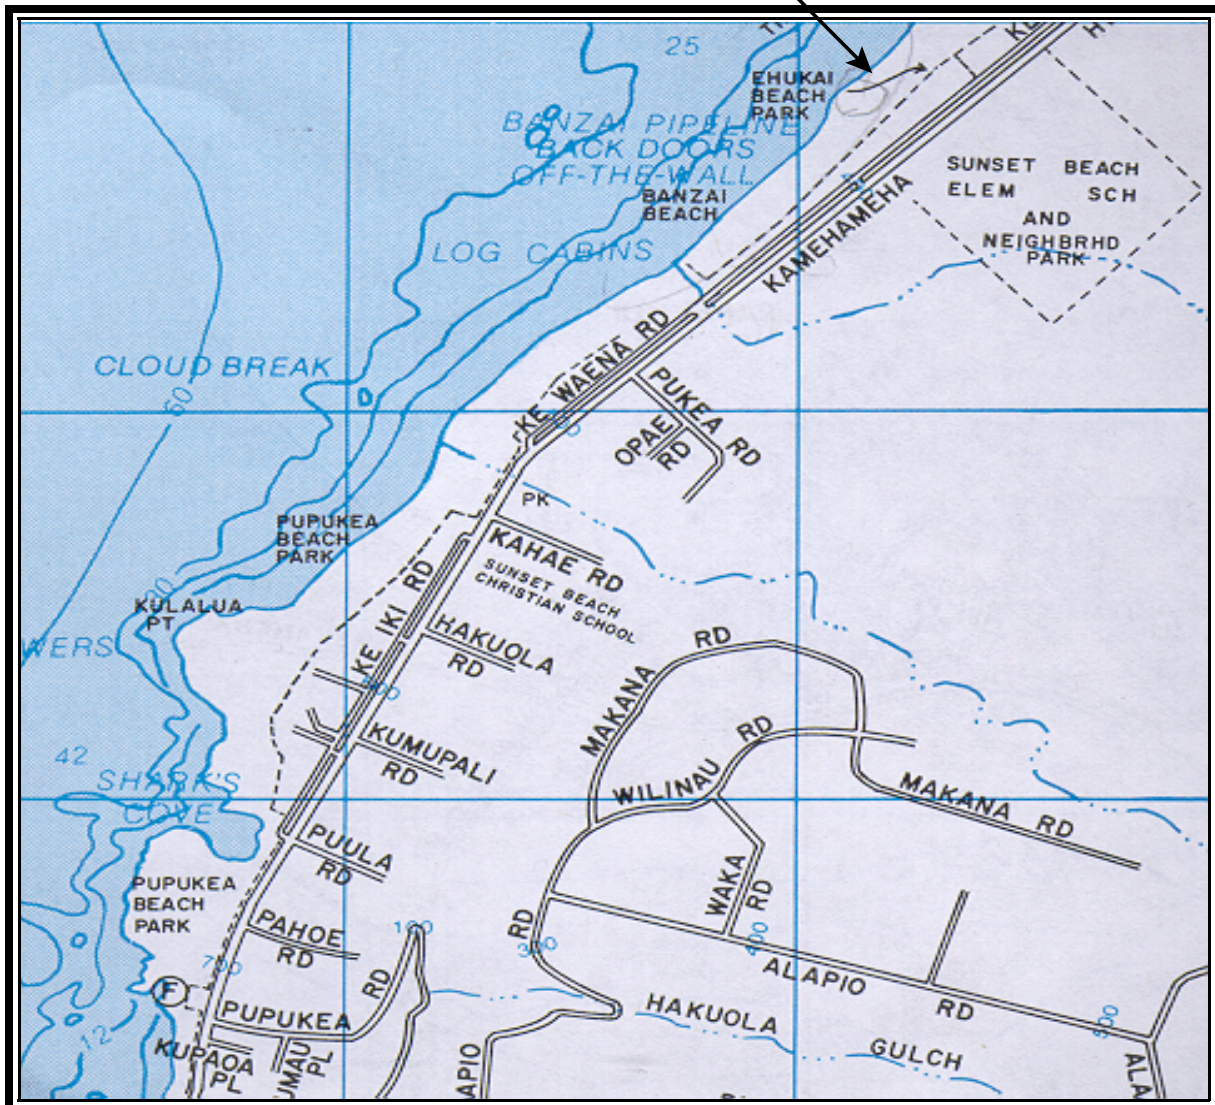

CLEAN WATER BRANCH MARINE RECREATIONAL MONITORING SITE

STORET NO: 000266
SAMPLING SITE: Ehukai
LOCATION: Pupukea, Oahu, Hawaii
LATITUDE: N21° 39' 56.0"
LONGITUDE: W158° 03' 4.2"
DATUM: NAD83

Ehukai
(000266)

Ehukai 000266

Ehukai 000266