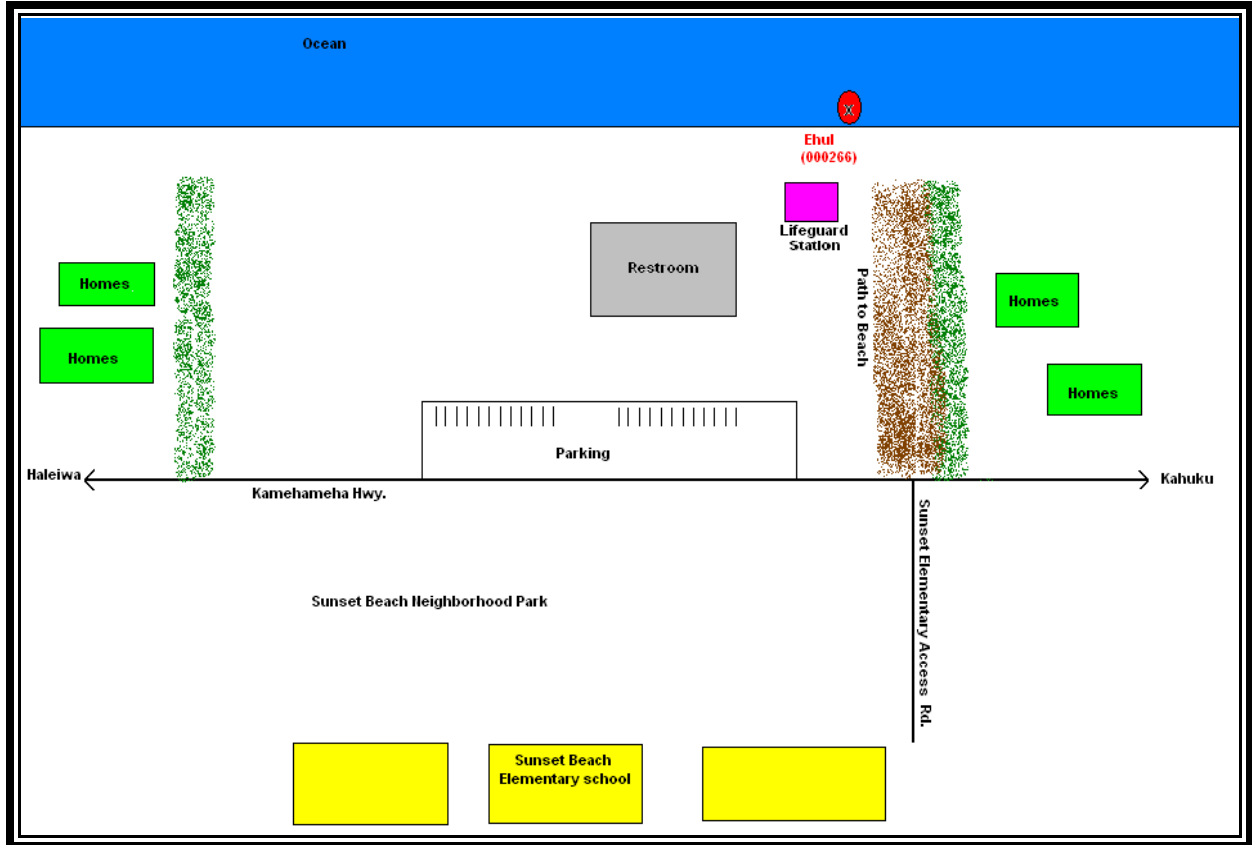

CLEAN WATER BRANCH MARINE RECREATIONAL MONITORING SITE

STORET NO: 000266
SAMPLING SITE: Ehukai
LOCATION: Pupukea, Oahu, Hawaii
LATITUDE: N21° 39' 56.0"
LONGITUDE: W158° 03' 4.2"
DATUM: NAD83

Ehukai
(000266)

Ehukai 000266

Ehukai 000266