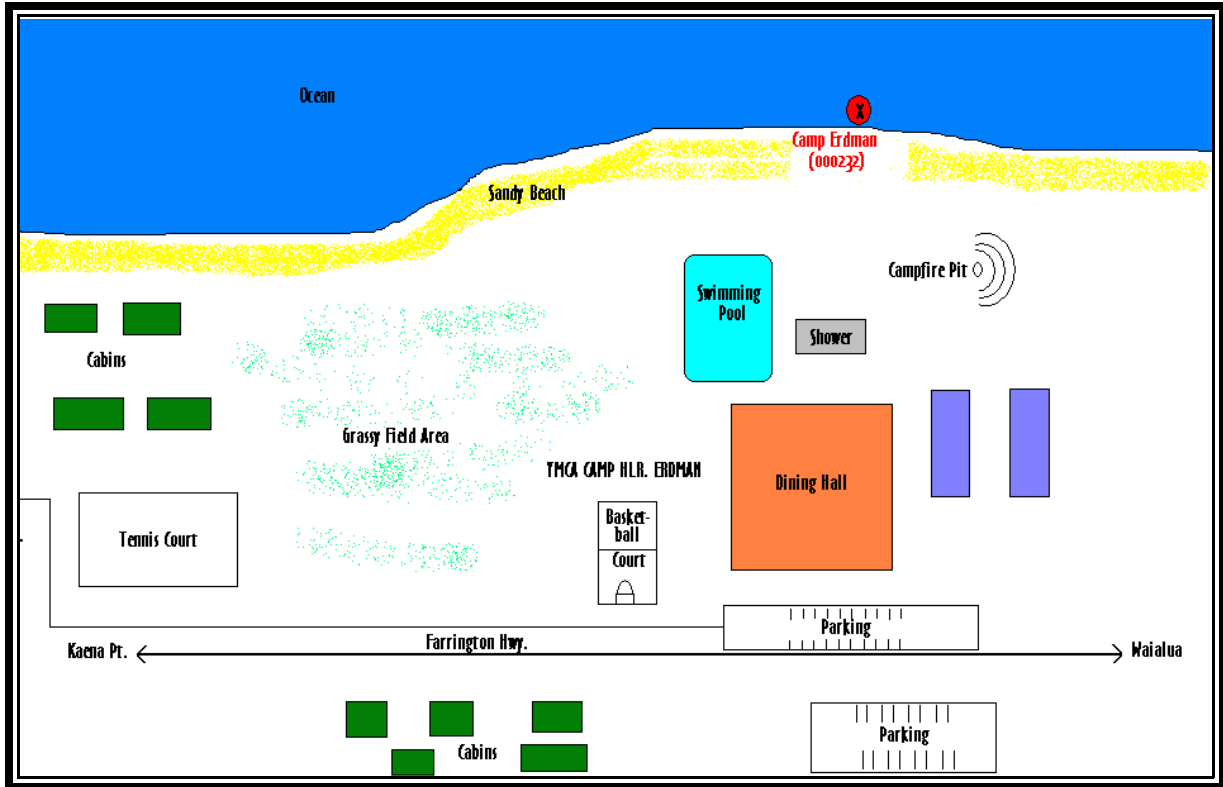

Camp Erdman 000232