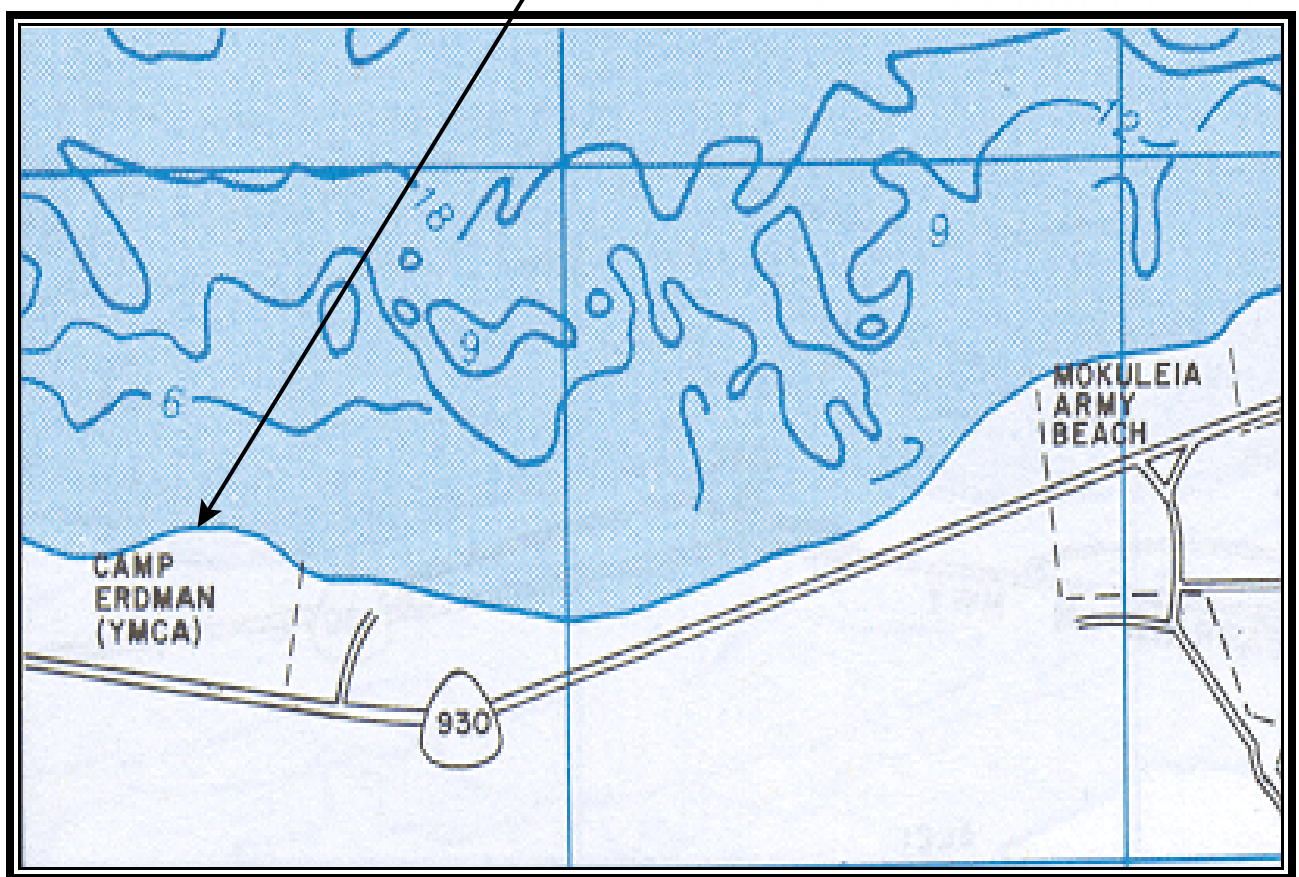

CLEAN WATER BRANCH MARINE RECREATIONAL MONITORING SITE

STORET NO: 000232
SAMPLING SITE: Camp Erdman
LOCATION: Mokuleia, Oahu, Hawaii
LATITUDE: N21° 34'46.09"
LONGITUDE: W158° 13'25.32"
DATUM: NAD83

Camp Erdman
(000232)