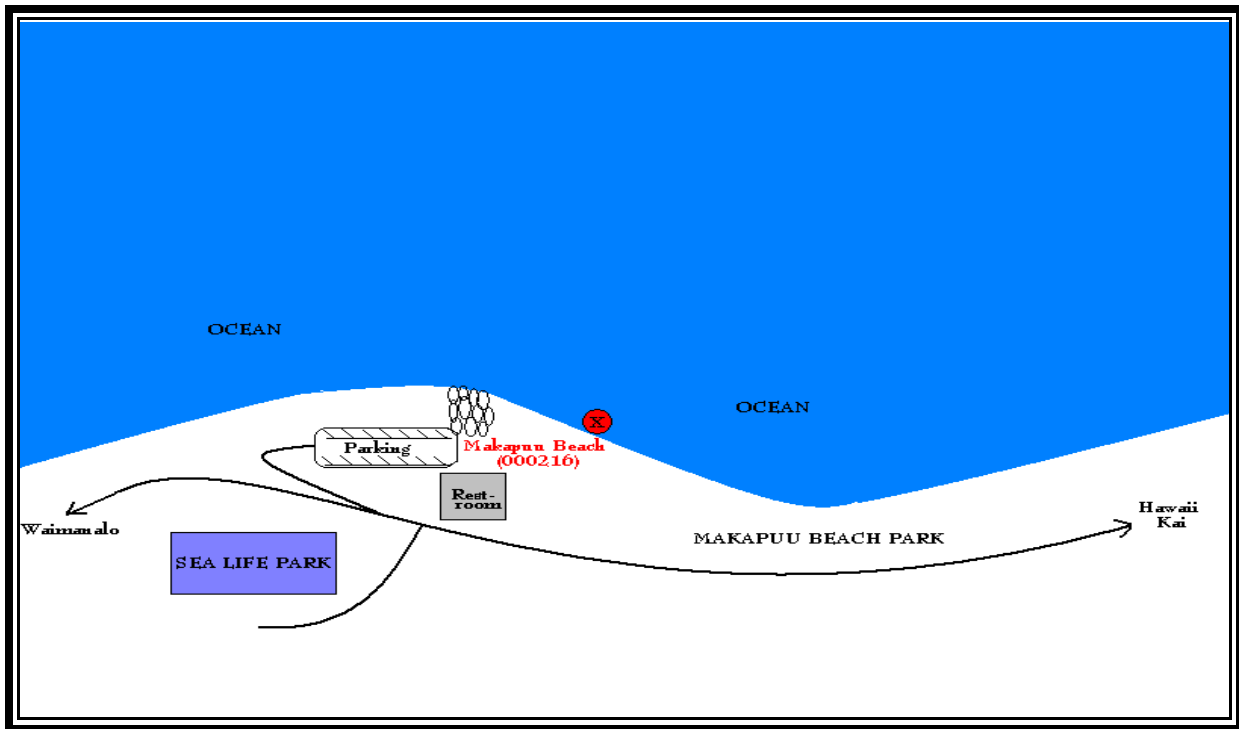

Makapuu 000216