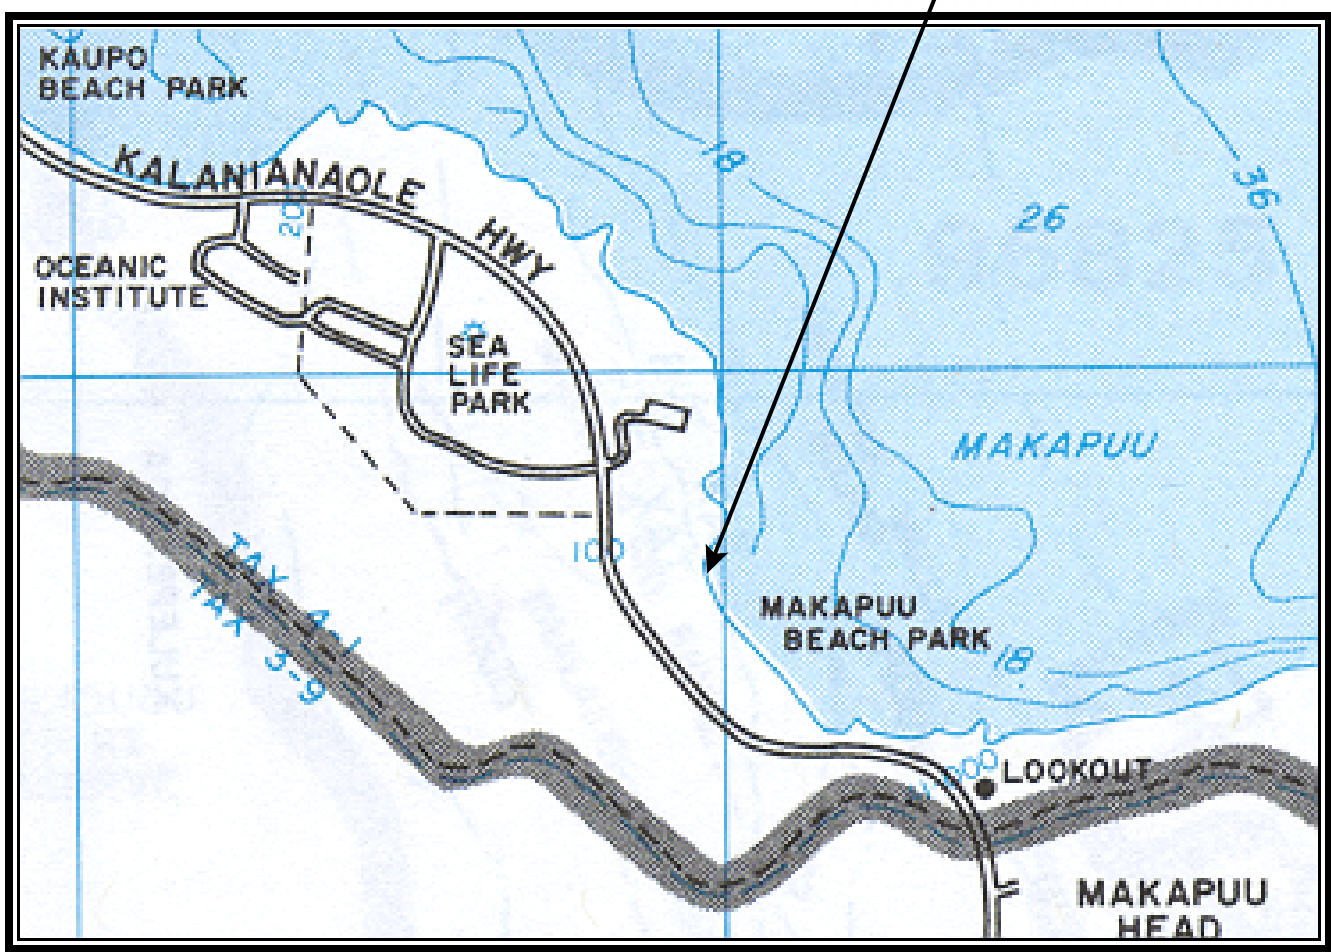

CLEAN WATER BRANCH MARINE RECREATIONAL MONITORING SITE

STORET NO: 000216
SAMPLING SITE: Makapuu
LOCATION: Makapuu, Oahu, Hawaii
LATITUDE: N21° 18'43.28"
LONGITUDE: W157° 39'37.89"
DATUM: NAD83

Makapuu
(000216)