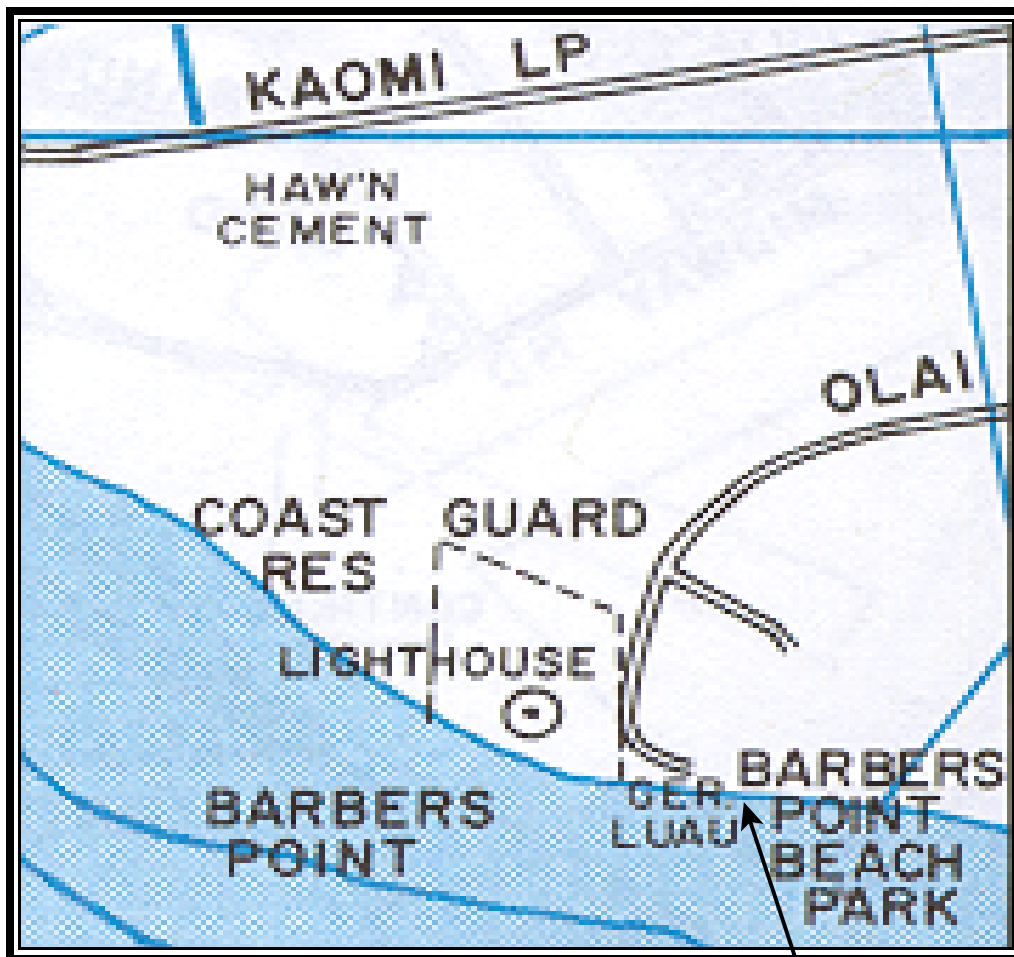

CLEAN WATER BRANCH MARINE RECREATIONAL MONITORING SITE

STORET NO: 000213
SAMPLING SITE: Barber's Point
LOCATION: Kapolei, Oahu, Hawaii
LATITUDE: N21° 17'46.42"
LONGITUDE: W158° 06'21.42"
DATUM: NAD83

© Copyright, J R Clere; used with permission

Barber's Point
(000213)

Barbers Point 000213

Barbers Point 000213