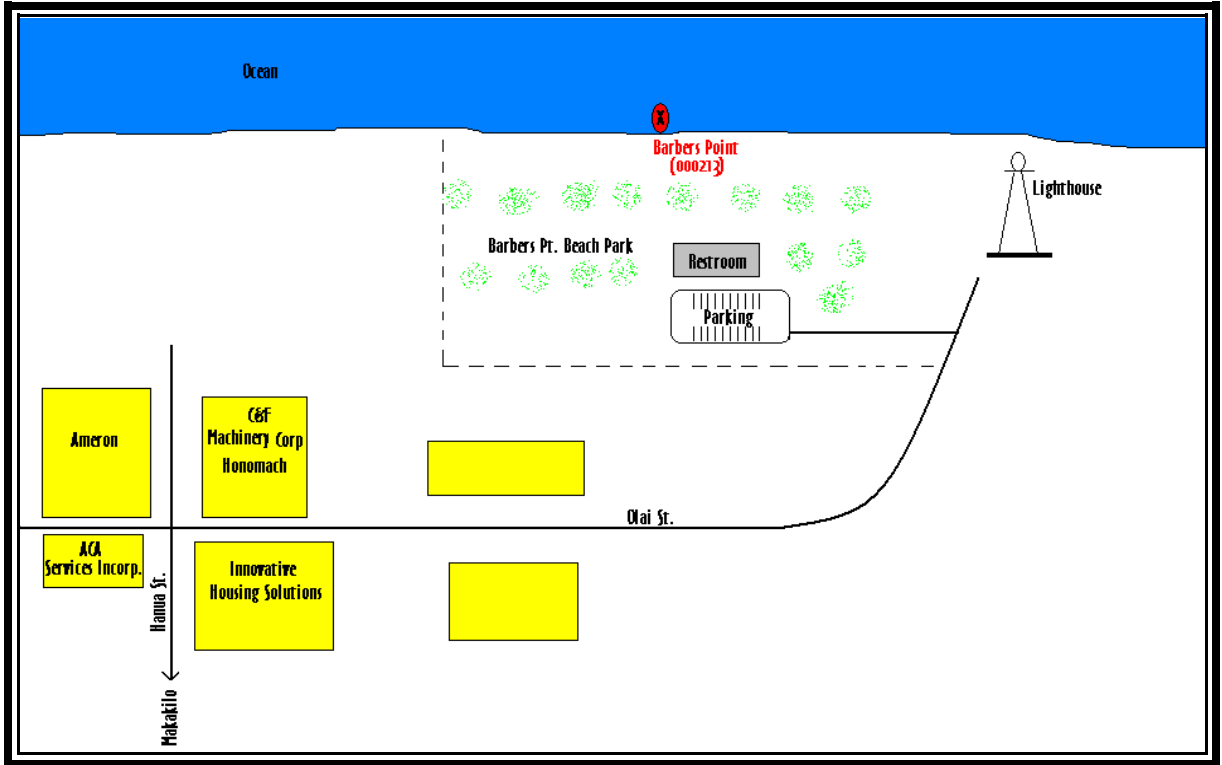

CLEAN WATER BRANCH MARINE RECREATIONAL MONITORING SITE

STORET NO: 000213
SAMPLING SITE: Barber's Point
LOCATION: Kapolei, Oahu, Hawaii
LATITUDE: N21° 17'46.42"
LONGITUDE: W158° 06'21.42"
DATUM: NAD83

© Copyright, J R Clere; used with permission

Barber's Point
(000213)

Barbers Point 000213

Barbers Point 000213