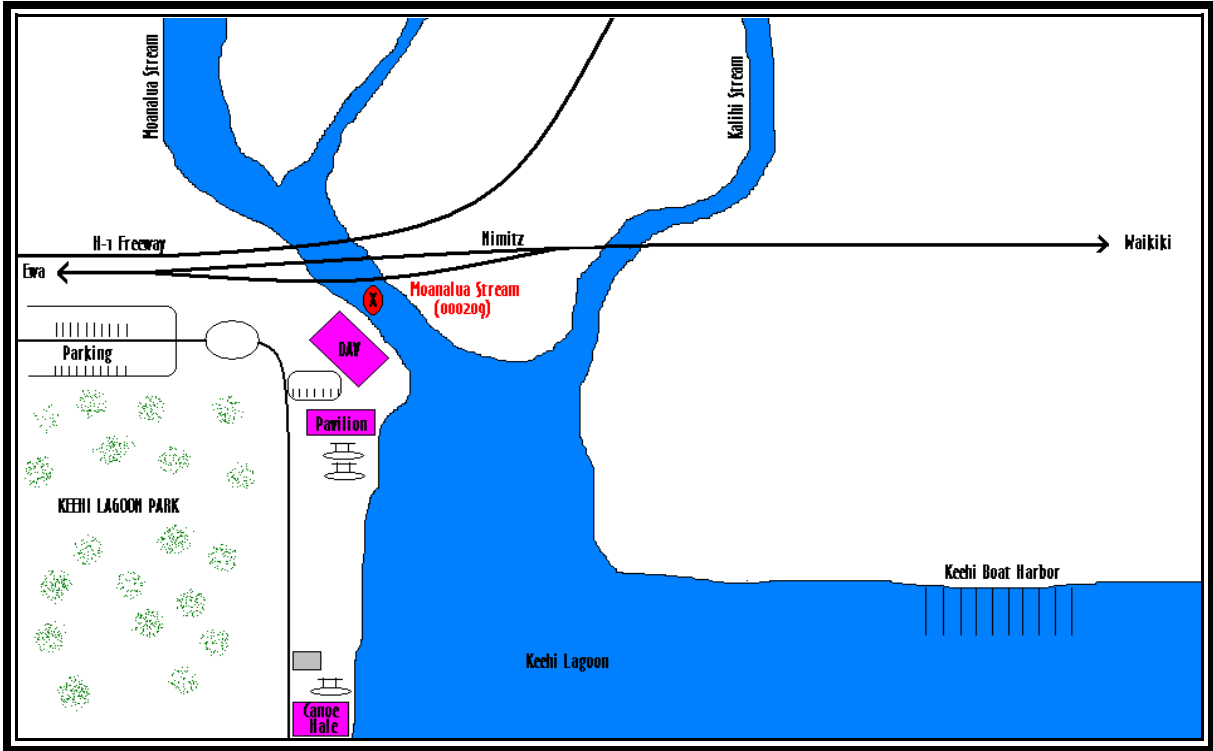

# CLEAN WATER BRANCH MARINE RECREATIONAL MONITORING SITE

**STORET NO:** 000209  
**SAMPLING SITE:** Moanalua Stream  
**LOCATION:** Honolulu, Oahu, Hawaii  
**LATITUDE:** N21° 19'59.4"  
**LONGITUDE:** W157° 53'40.6"  
**DATUM:** NAD83

**Moanalua Stream 000209**

**Moanalua Stream 000209**

**Moanalua Stream 000209**