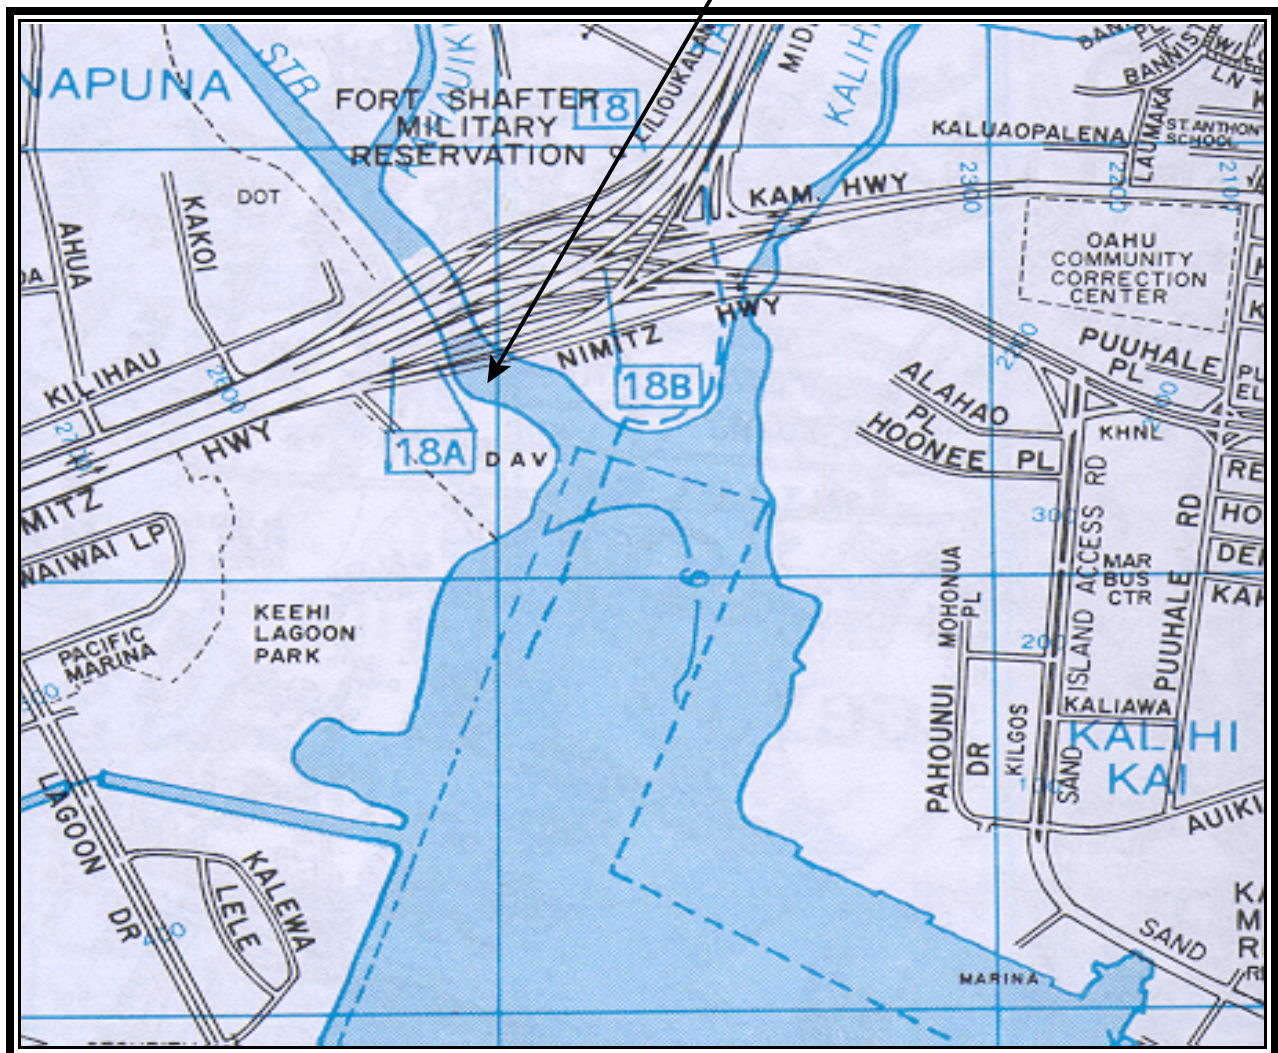

# CLEAN WATER BRANCH MARINE RECREATIONAL MONITORING SITE

**STORET NO:** 000209  
**SAMPLING SITE:** Moanalua Stream  
**LOCATION:** Honolulu, Oahu, Hawaii  
**LATITUDE:** N21° 19'59.4"  
**LONGITUDE:** W157° 53'40.6"  
**DATUM:** NAD83

**Moanalua Stream 000209**

**Moanalua Stream 000209**

**Moanalua Stream 000209**