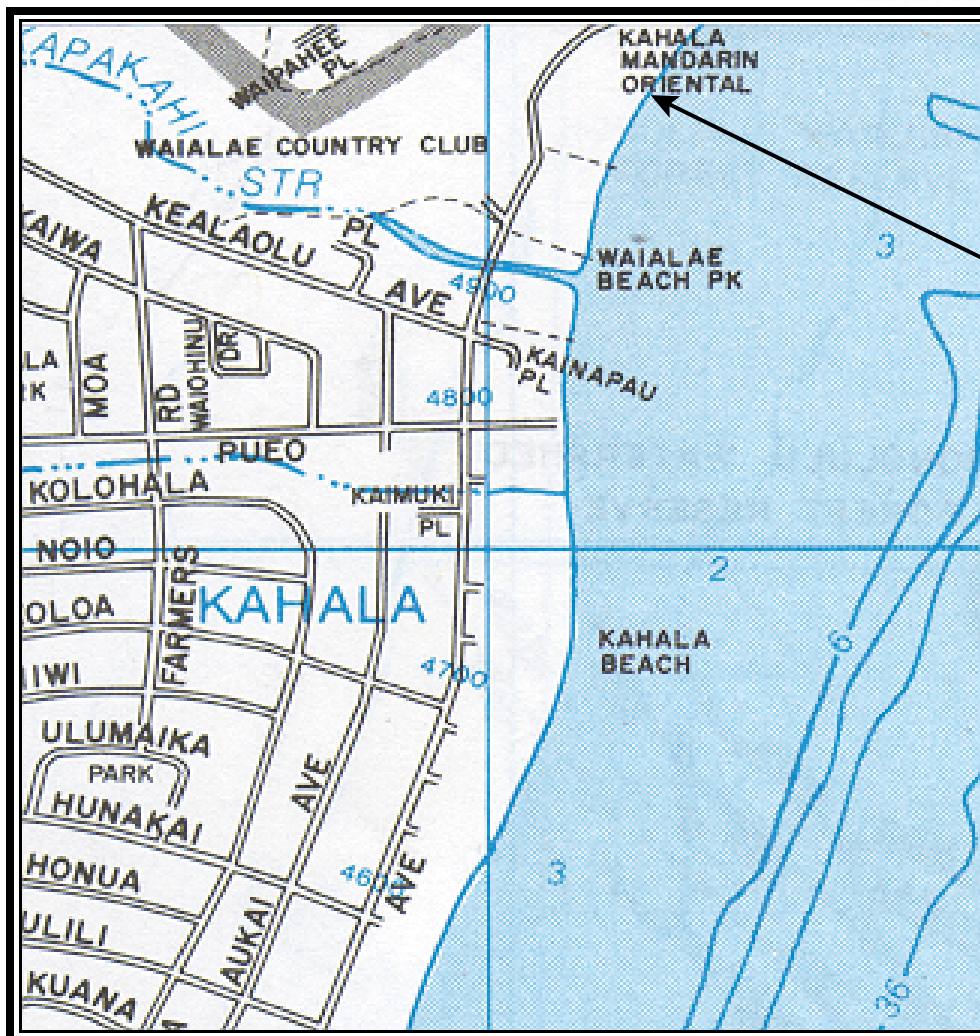

# CLEAN WATER BRANCH MARINE RECREATIONAL MONITORING SITE

STORET NO: 000203

SAMPLING SITE: Kahala Hilton Beach

LOCATION: Kahala, Oahu, Hawaii

LATITUDE: N21° 16'16.35"

LONGITUDE: W157° 46'25.24"

DATUM: NAD83

Kahala Hilton Beach  
(000203)

**Kahala Hilton Beach 000203**

**Kahala Hilton Beach 000203**