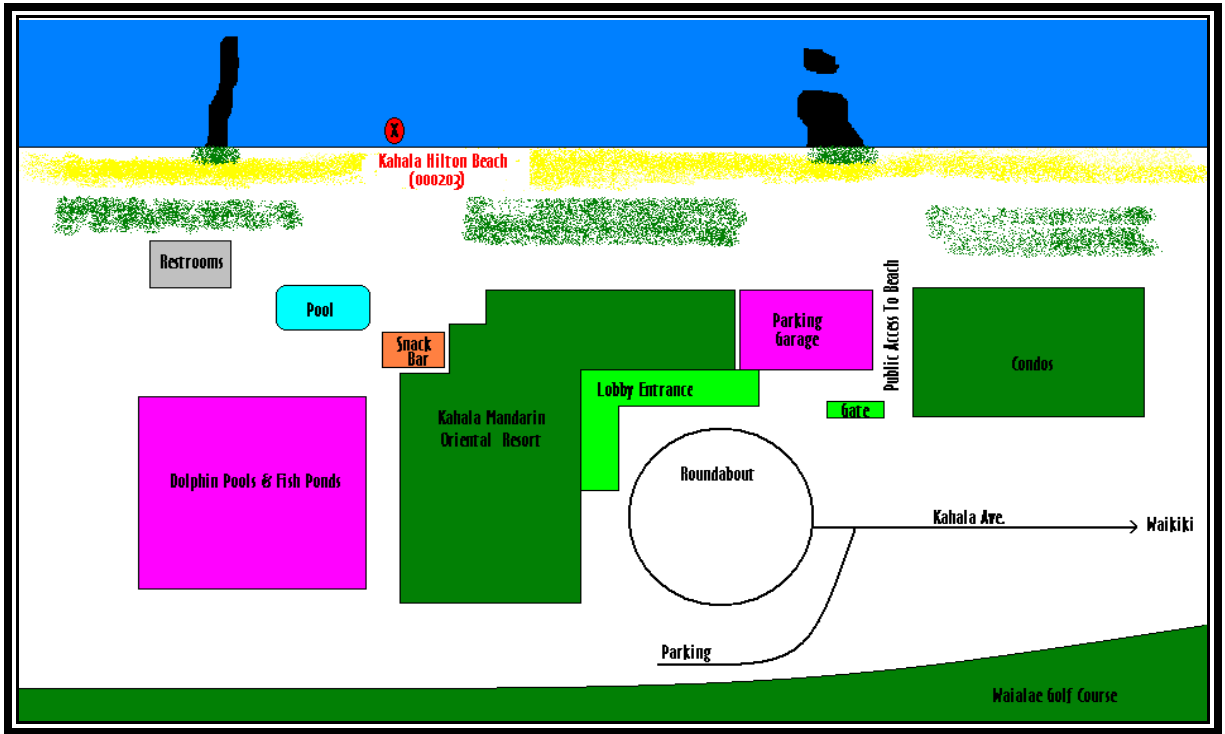

# CLEAN WATER BRANCH MARINE RECREATIONAL MONITORING SITE

STORET NO: 000203

SAMPLING SITE: Kahala Hilton Beach

LOCATION: Kahala, Oahu, Hawaii

LATITUDE: N21° 16'16.35"

LONGITUDE: W157° 46'25.24"

DATUM: NAD83

Kahala Hilton Beach  
(000203)

**Kahala Hilton Beach 000203**

**Kahala Hilton Beach 000203**