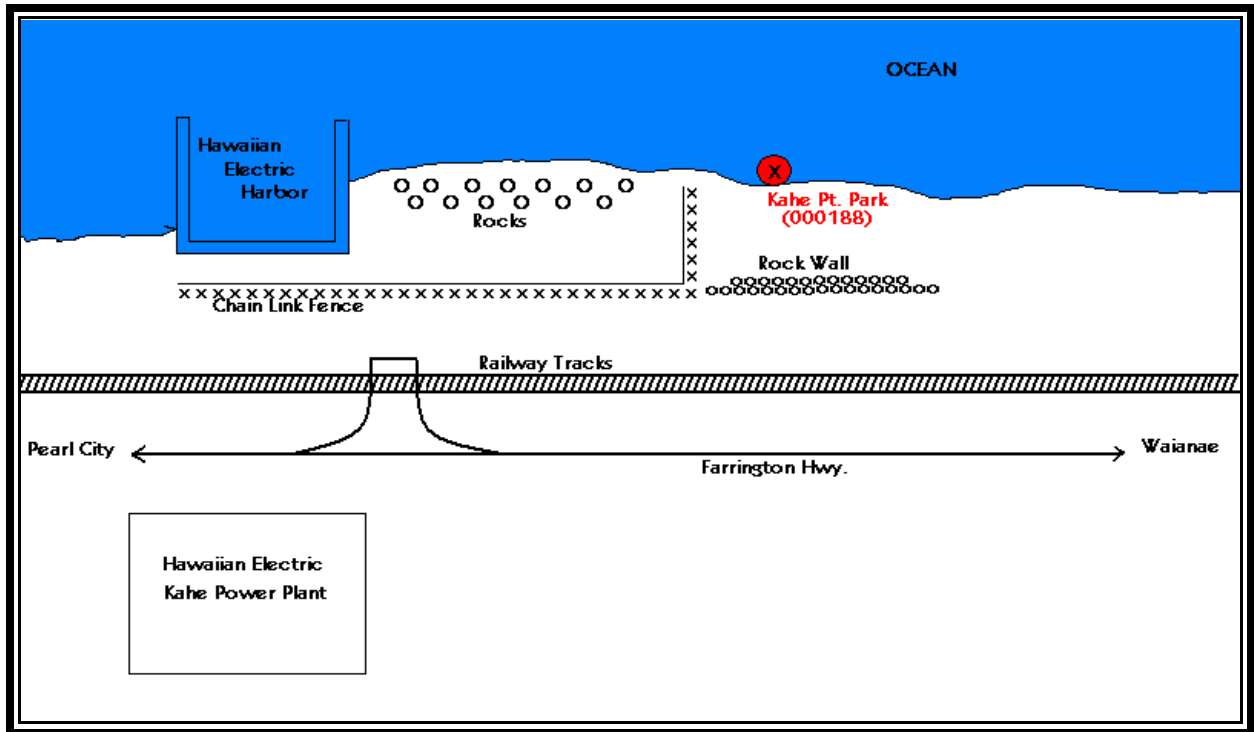

Kahe Pt. Park 000188