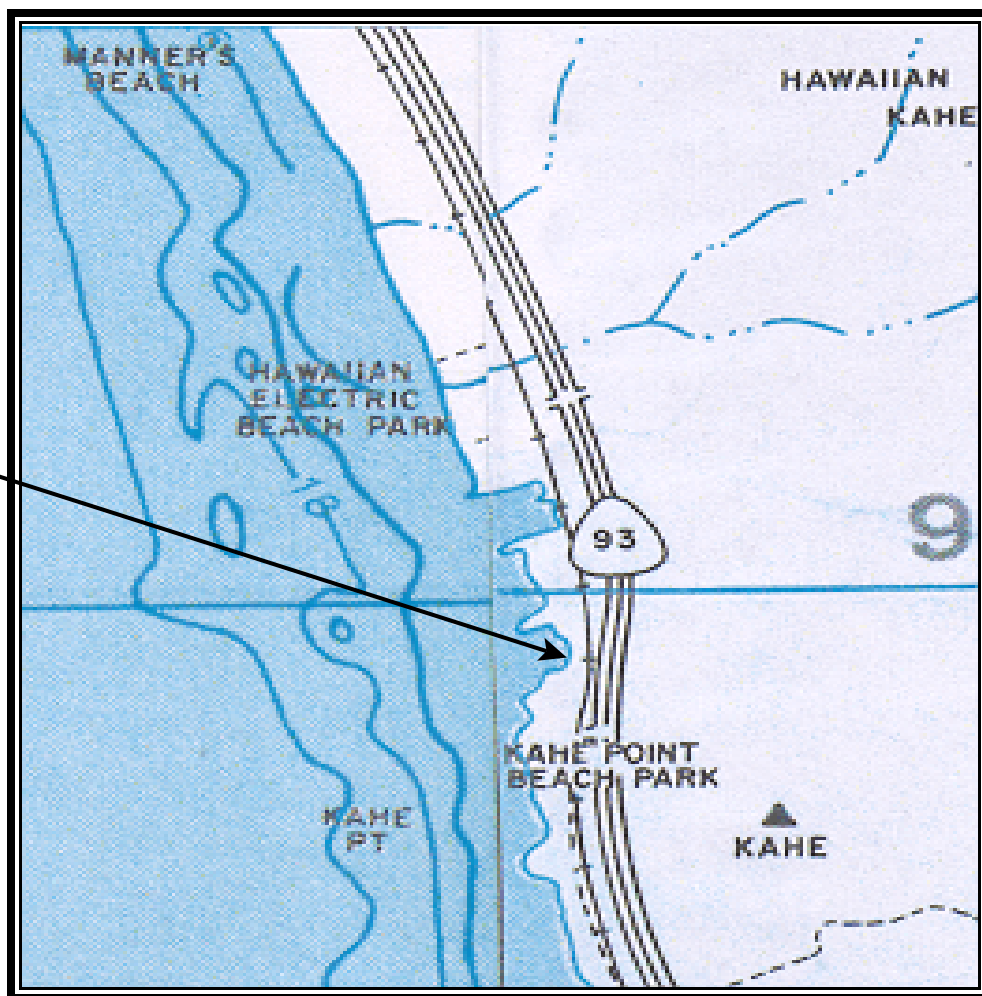

Kahe Point Park
(000188)