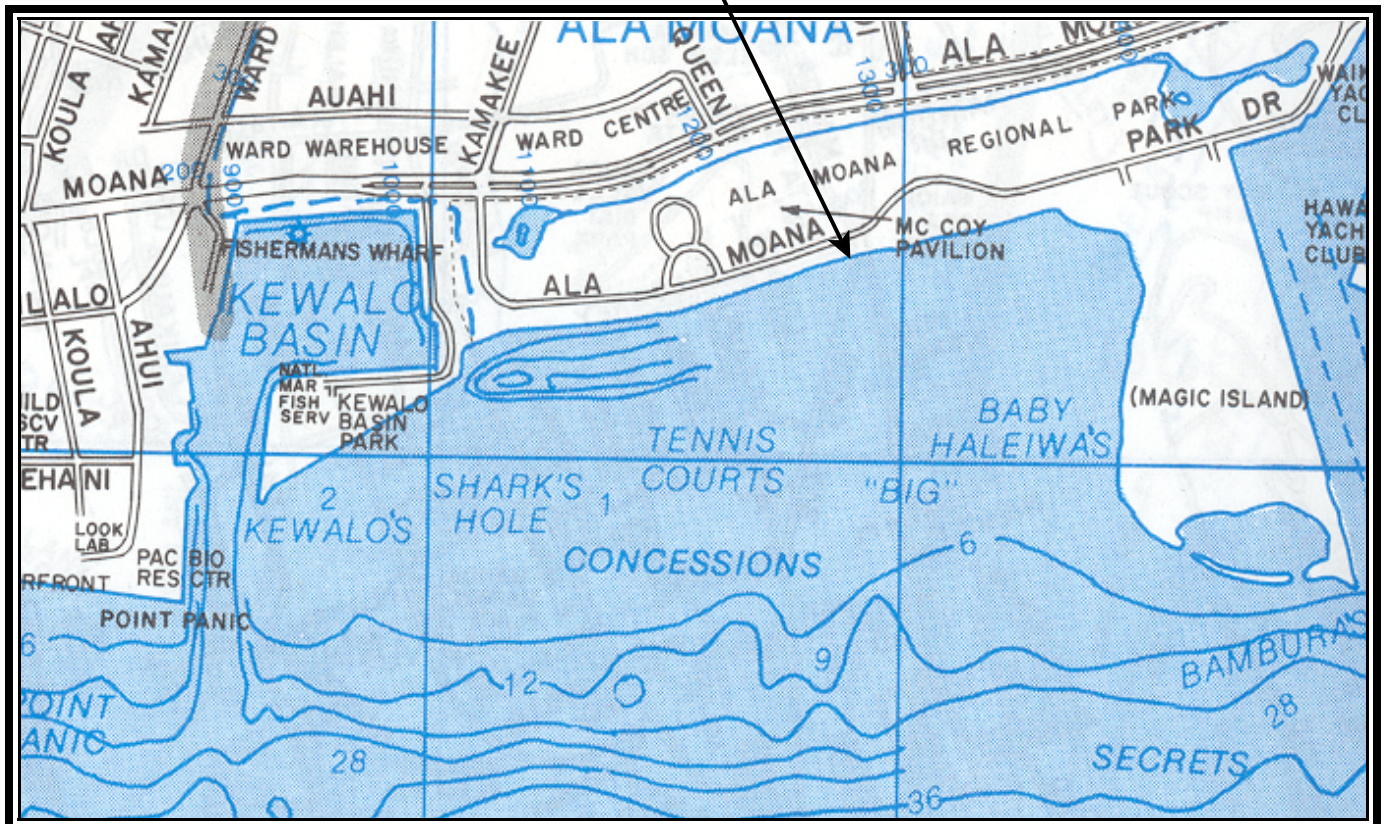

© Copyright, J R Clere; used with permission