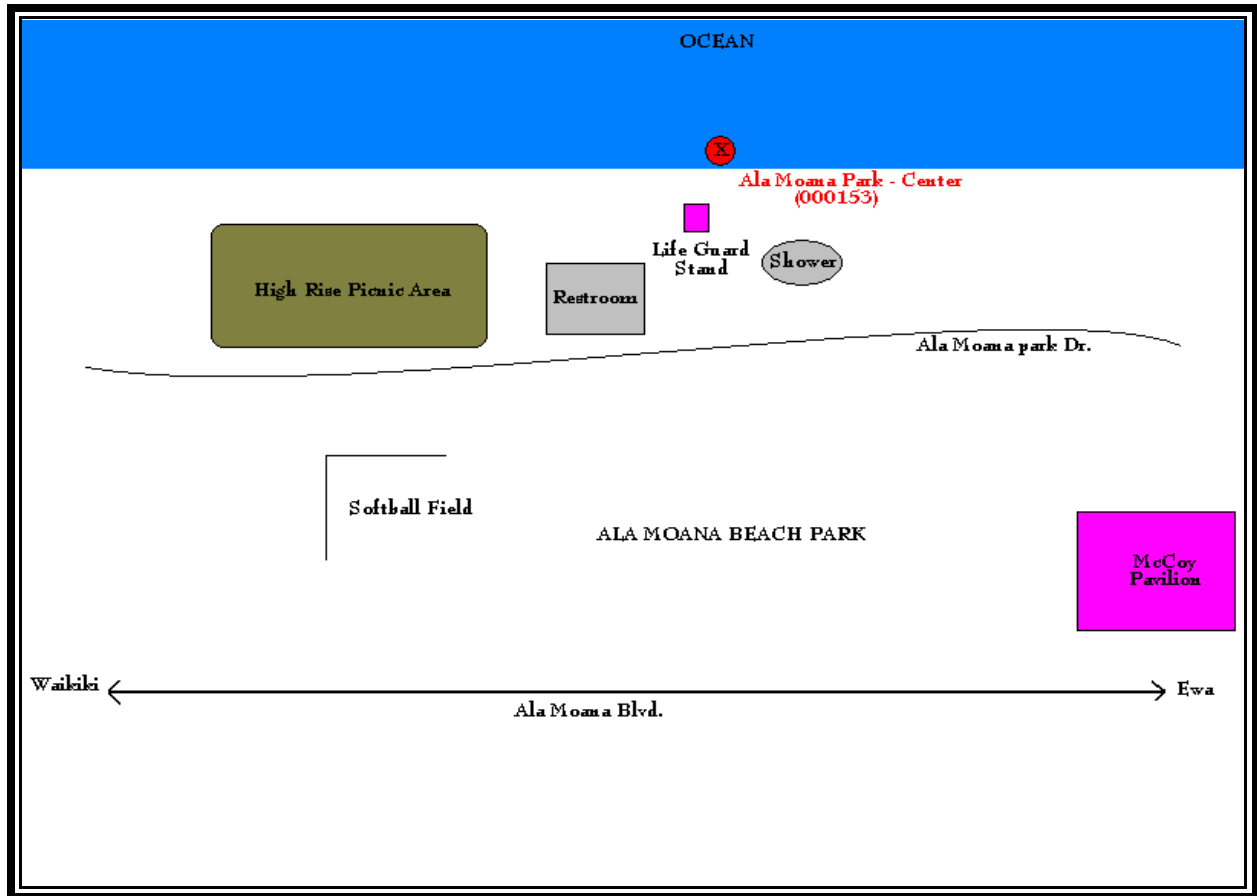

CLEAN WATER BRANCH MARINE RECREATIONAL MONITORING SITE

STORET NO: 000153
SAMPLING SITE: Ala Moana Park - Center
LOCATION: Honolulu, Oahu, Hawaii
LATITUDE: N21° 17'22.01"
LONGITUDE: W157° 50'59.36"
DATUM: NAD83

Ala Moana Park - Center
(000153)

© Copyright, J R Clere; used with permission

Ala Moana Park - Center 000153

Ala Moana Park - Center 000153