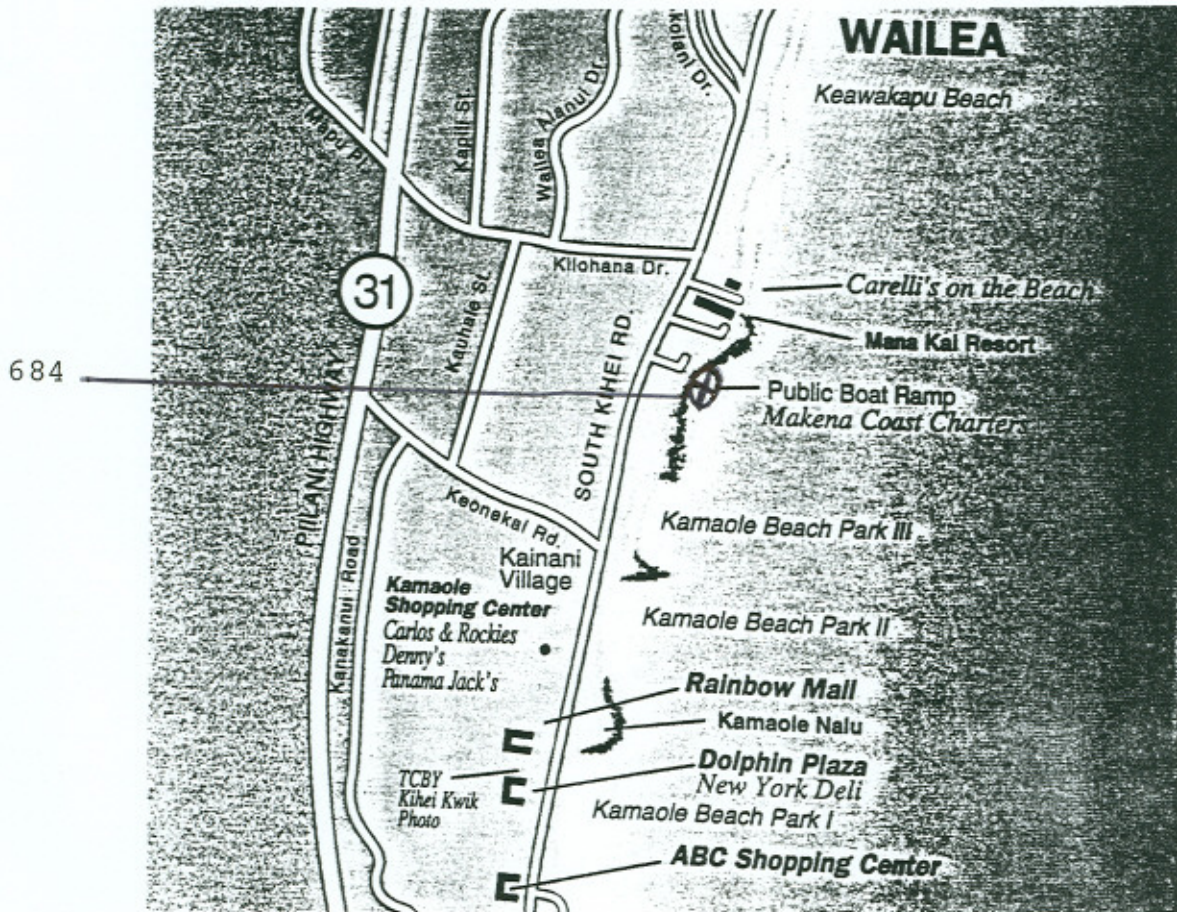

# CLEAN WATER BRANCH SAMPLING STATION INFORMATION

STORET NO.: 000684  
 LOCATION: KIHEI BOAT RAMP  
 LATITUDE: 20° 42' 30.1"  
 LONGITUDE: 156° 26' 45.9"  
 DATE: MAY 9, 1996  
 NOTES:

---

---

---

---

ISLAND OF MAUI

KIHEI BOAT RAMP 684