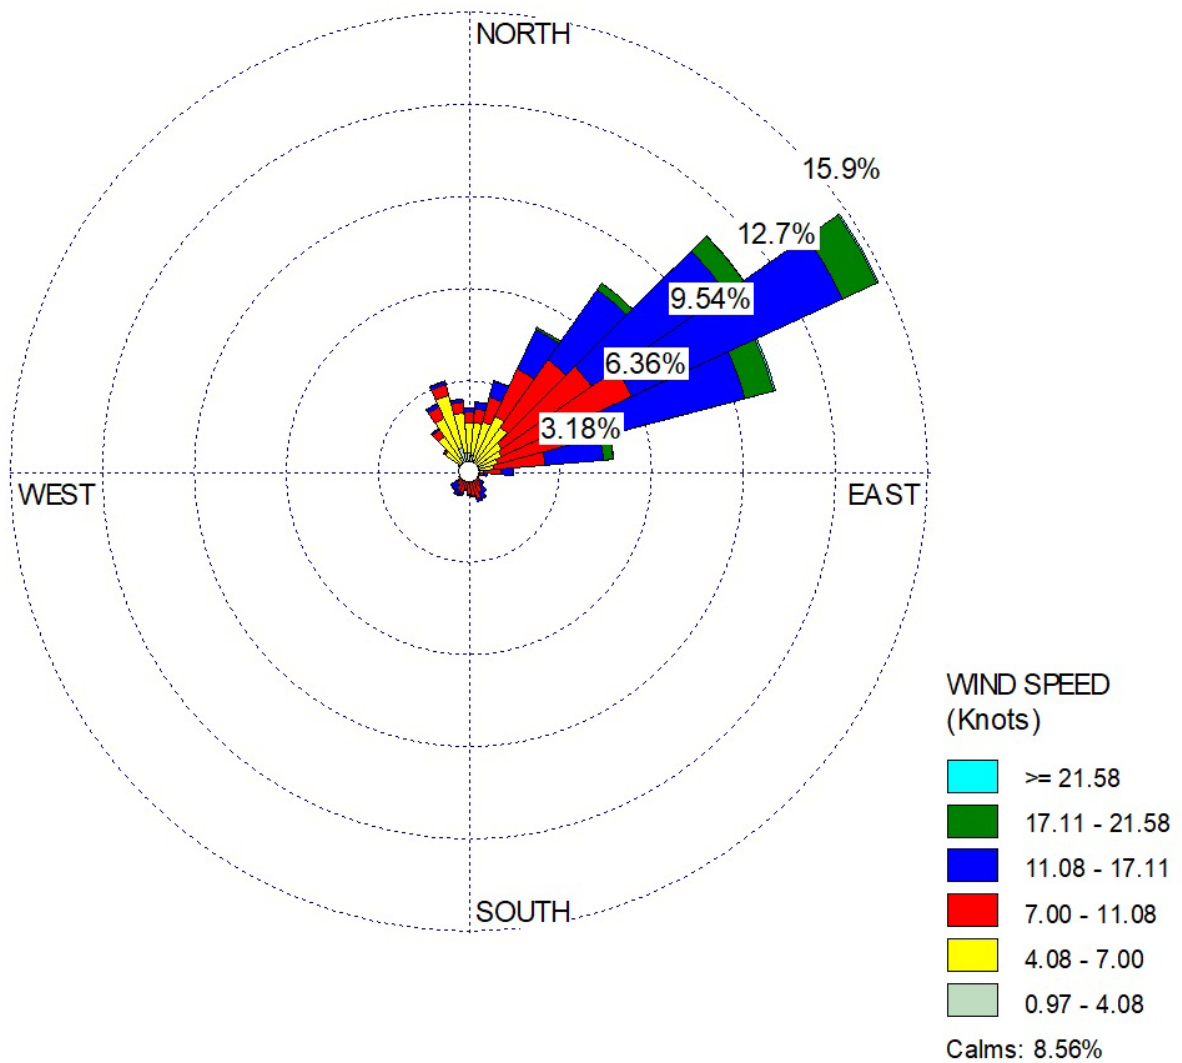

**Appendix C: 2015 – 2019 Wind Rose Plots
from Oahu, Molokai, and Maui Island**

DRAFT

Kahului Airport (Maui) Wind Data (2015 – 2019)