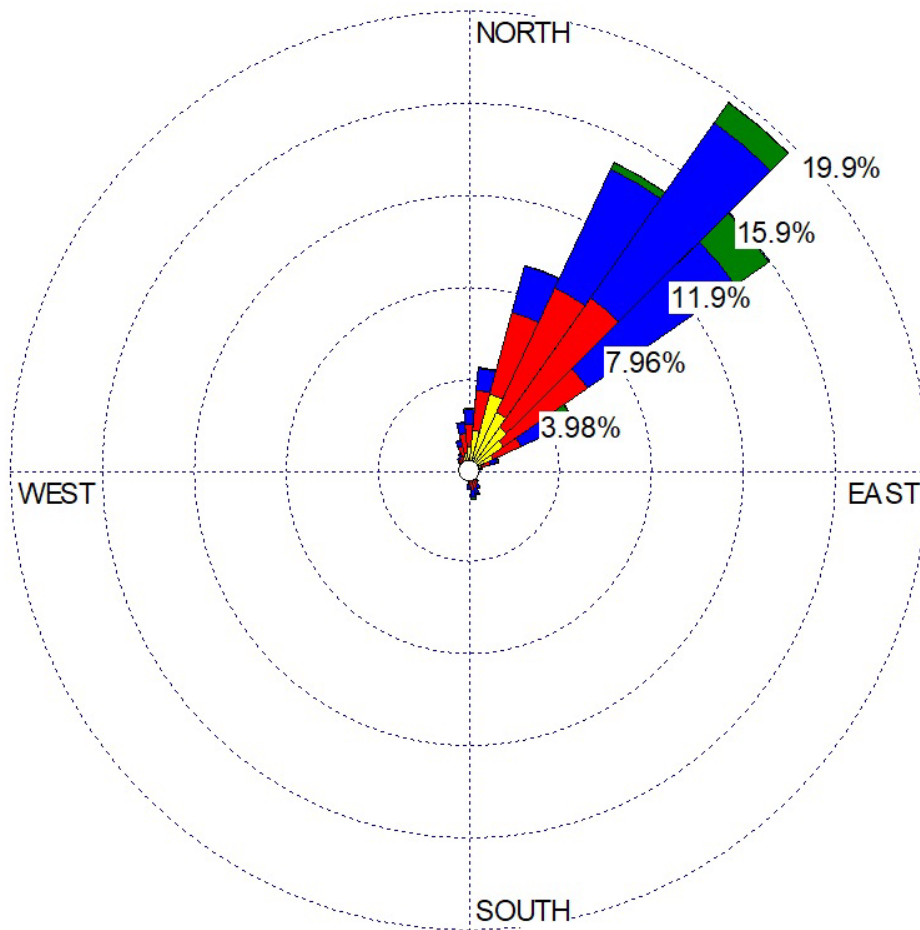

**Appendix C: 2015 – 2019 Wind Rose Plots
from Oahu, Molokai, and Maui Island**

DRAFT

Kahului Airport (Maui) Wind Data (2015 – 2019)