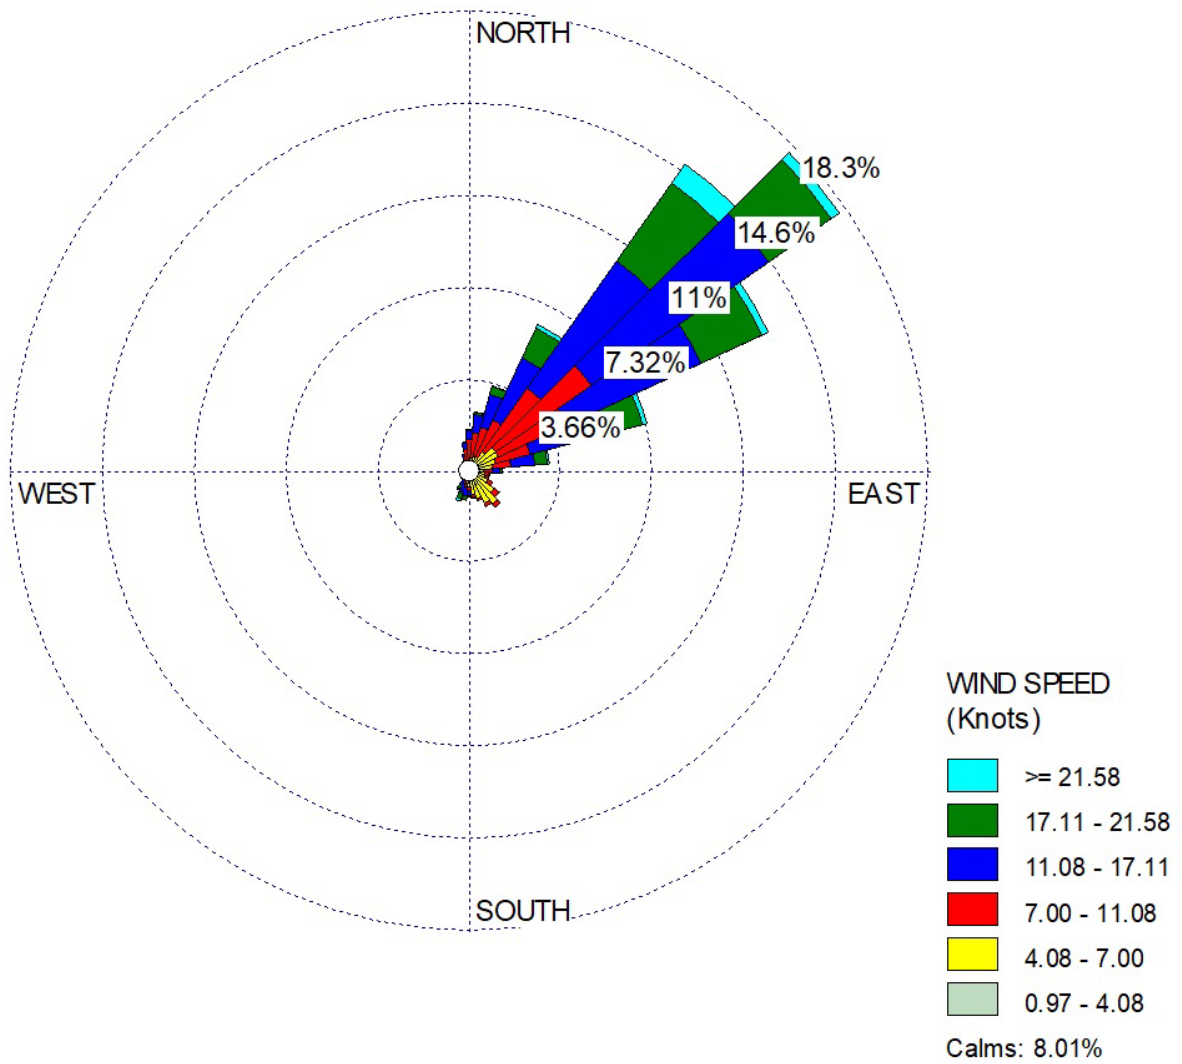

**Appendix C: 2015 – 2019 Wind Rose Plots
from Oahu, Molokai, and Maui Island**

DRAFT

Kahului Airport (Maui) Wind Data (2015 – 2019)