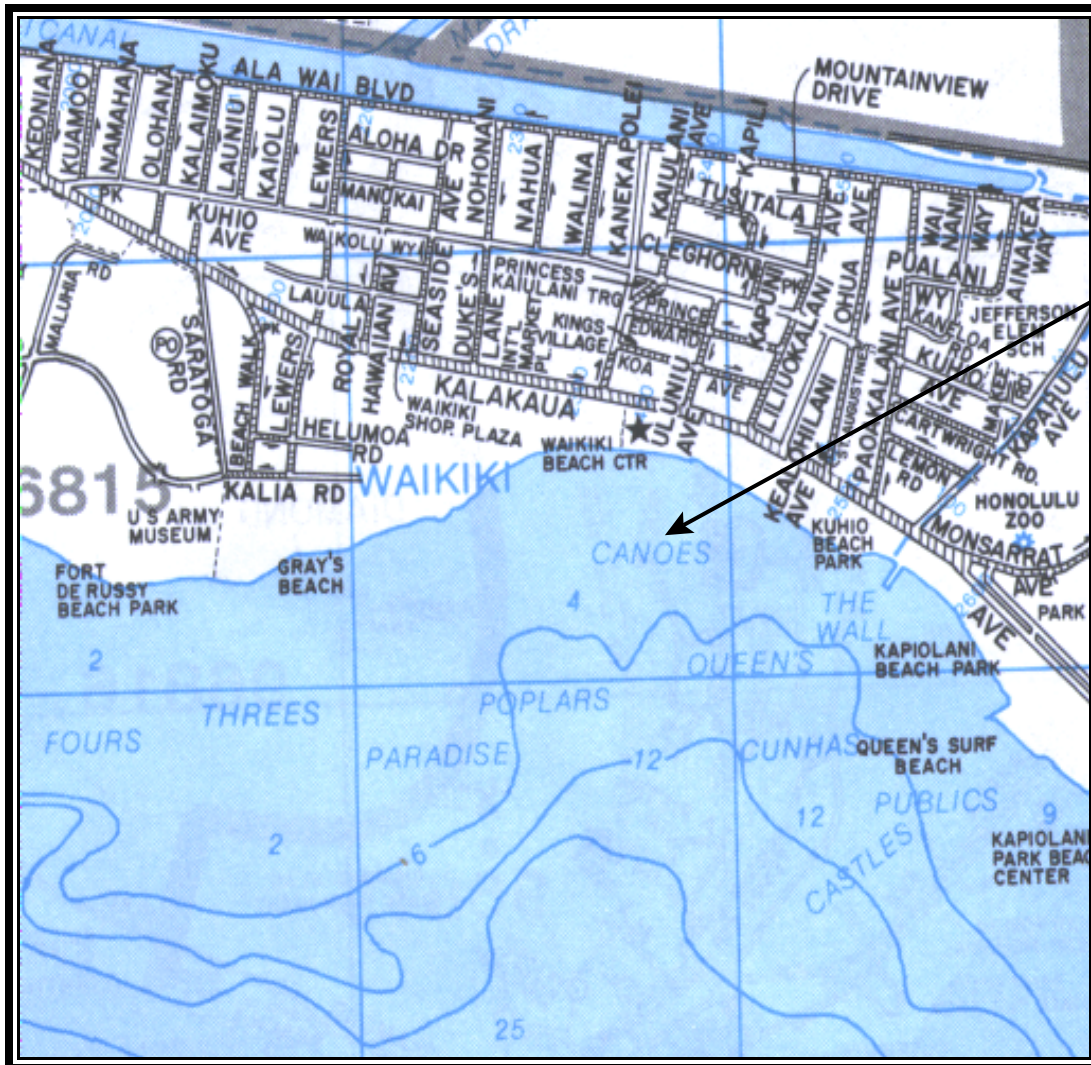

# CLEAN WATER BRANCH MARINE RECREATIONAL MONITORING SITE

STORET NO: 000412  
SAMPLING SITE: Canoes (Offshore)  
LOCATION: Waikiki, Oahu, Hawaii  
LATITUDE: N21° 16'23.04'''  
LONGITUDE: W157° 49'40.14''  
DATUM: NAD83

Canoes (offshore)  
(000412)

**Canoes (offshore) 000412**

**Canoes (offshore) 000412**