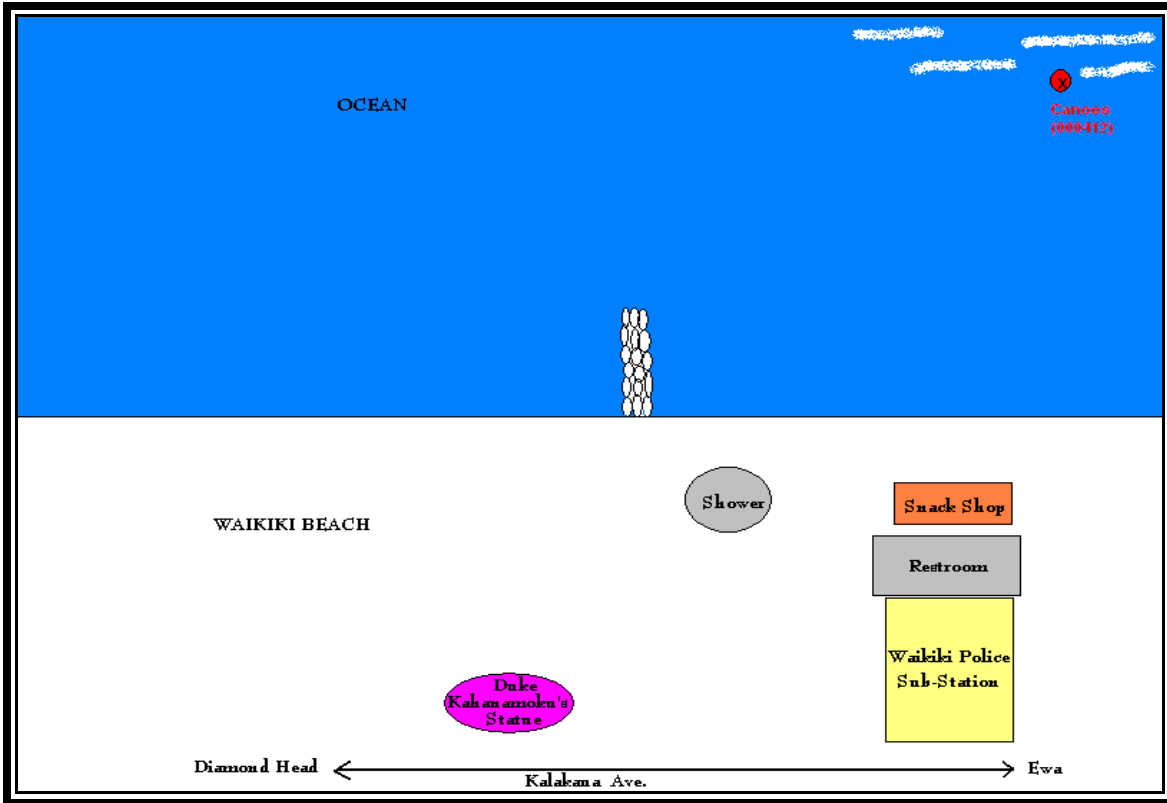

Canoes (offshore) 000412