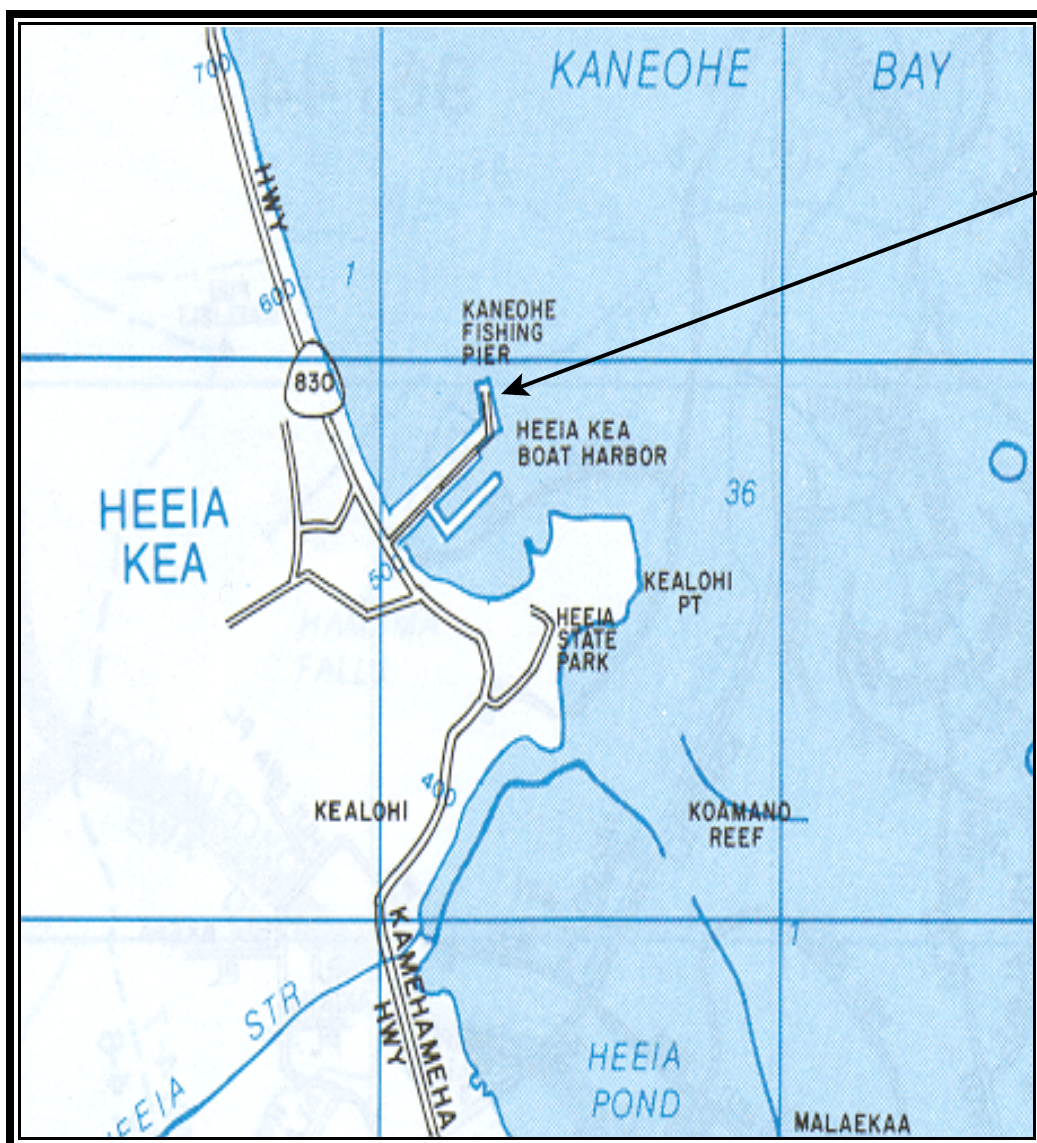

# CLEAN WATER BRANCH MARINE RECREATIONAL MONITORING SITE

**STORET NO:** 000362

**SAMPLING SITE:** Heeia Kea Small Boat Harbor

**LOCATION:** Kaneohe, Oahu, Hawaii

**LATITUDE:** N21° 26'40.42"

**LONGITUDE:** W157° 48'15.32"

**DATUM:** NAD83

Heeia Kea Small B.H.  
(000362)

**Heeia Kea Small Boat Harbor 000362**

**Heeia Kea Small Boat Harbor 000362**