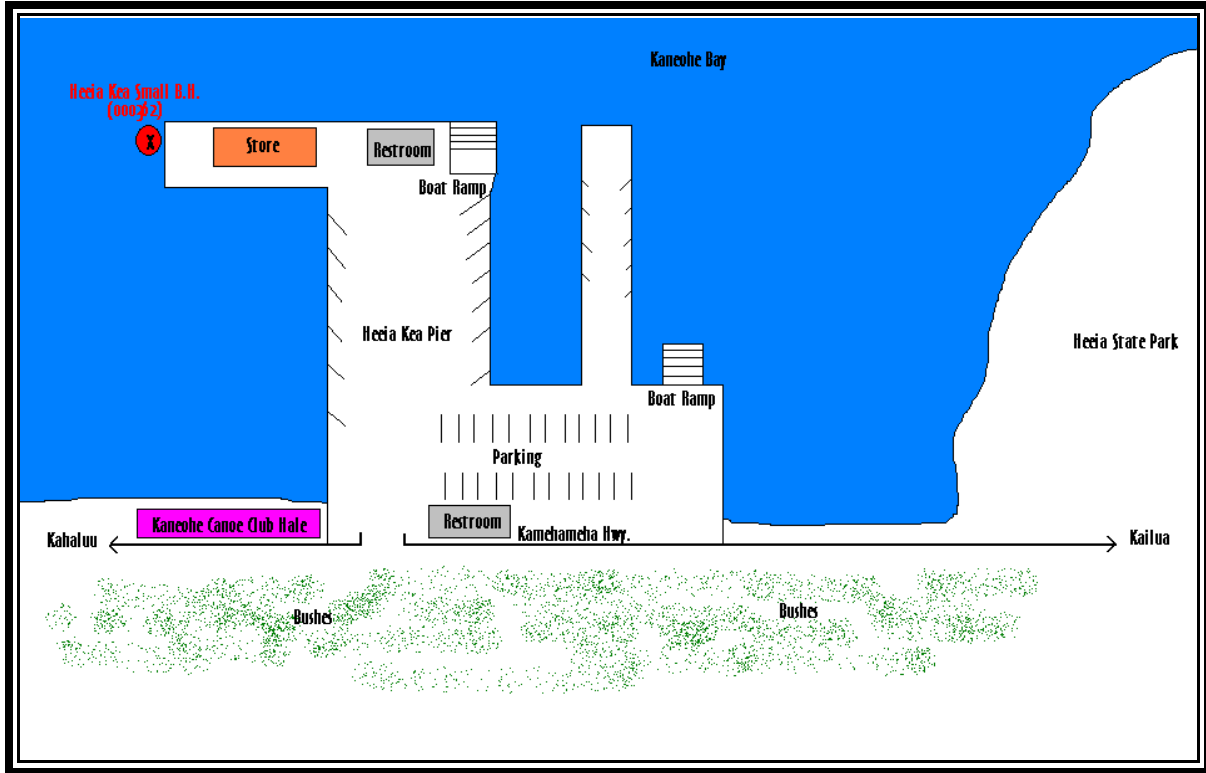

# CLEAN WATER BRANCH MARINE RECREATIONAL MONITORING SITE

**STORET NO:** 000362

**SAMPLING SITE:** Heeia Kea Small Boat Harbor

**LOCATION:** Kaneohe, Oahu, Hawaii

**LATITUDE:** N21° 26'40.42"

**LONGITUDE:** W157° 48'15.32"

**DATUM:** NAD83

Heeia Kea Small B.H.  
(000362)

**Heeia Kea Small Boat Harbor 000362**

**Heeia Kea Small Boat Harbor 000362**