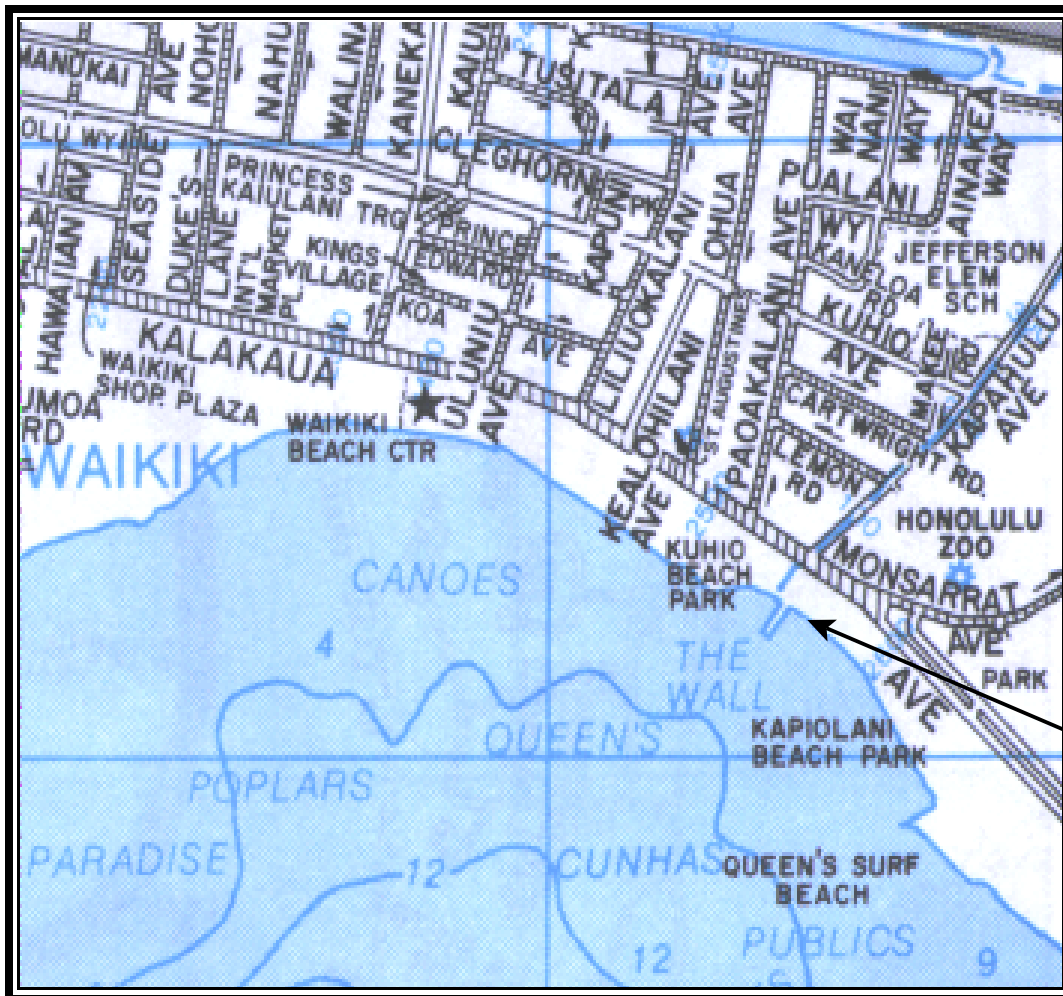

CLEAN WATER BRANCH MARINE RECREATIONAL MONITORING SITE

STORET NO: 000307
SAMPLING SITE: Kapiolani Park
LOCATION: Waikiki, Oahu, Hawaii
LATITUDE: N21° 16' 11.70"
LONGITUDE: W157° 49' 22.26"
DATUM: NAD83

Kapiolani Park
(000307)

Kapiolani Park 000307

Kapiolani Park 000307