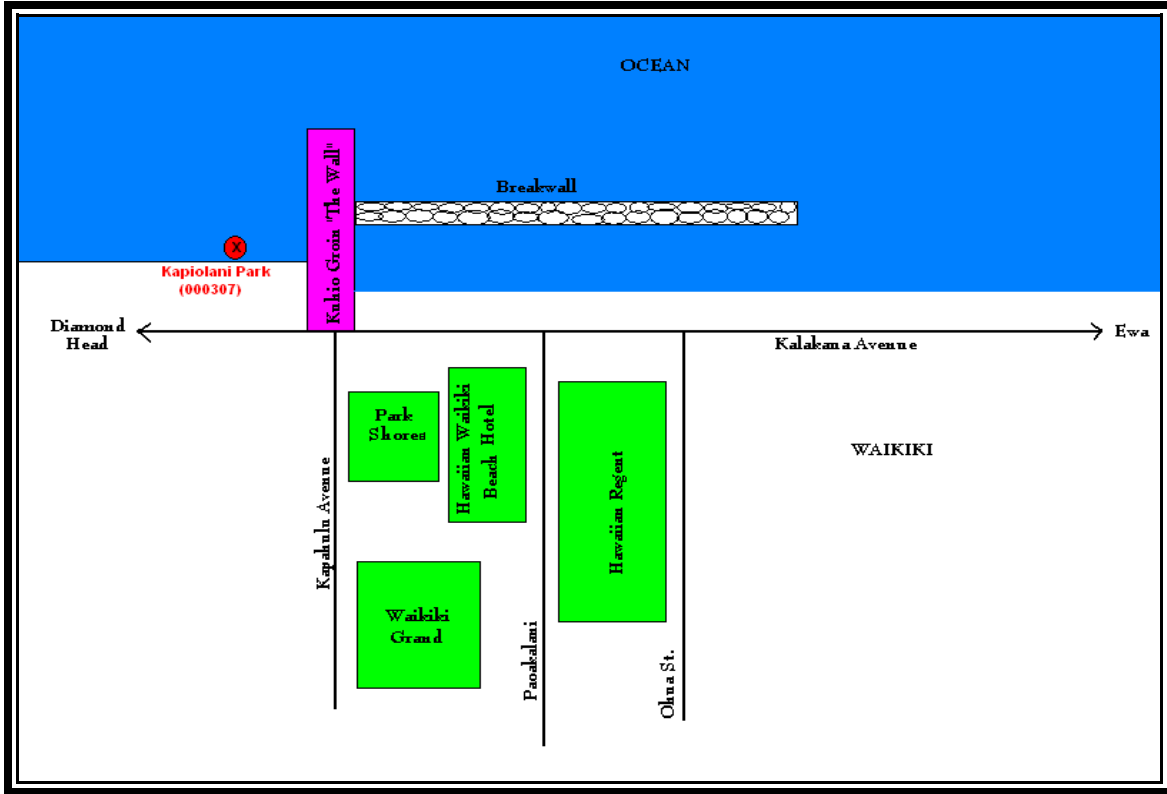

Kapiolani Park 000307