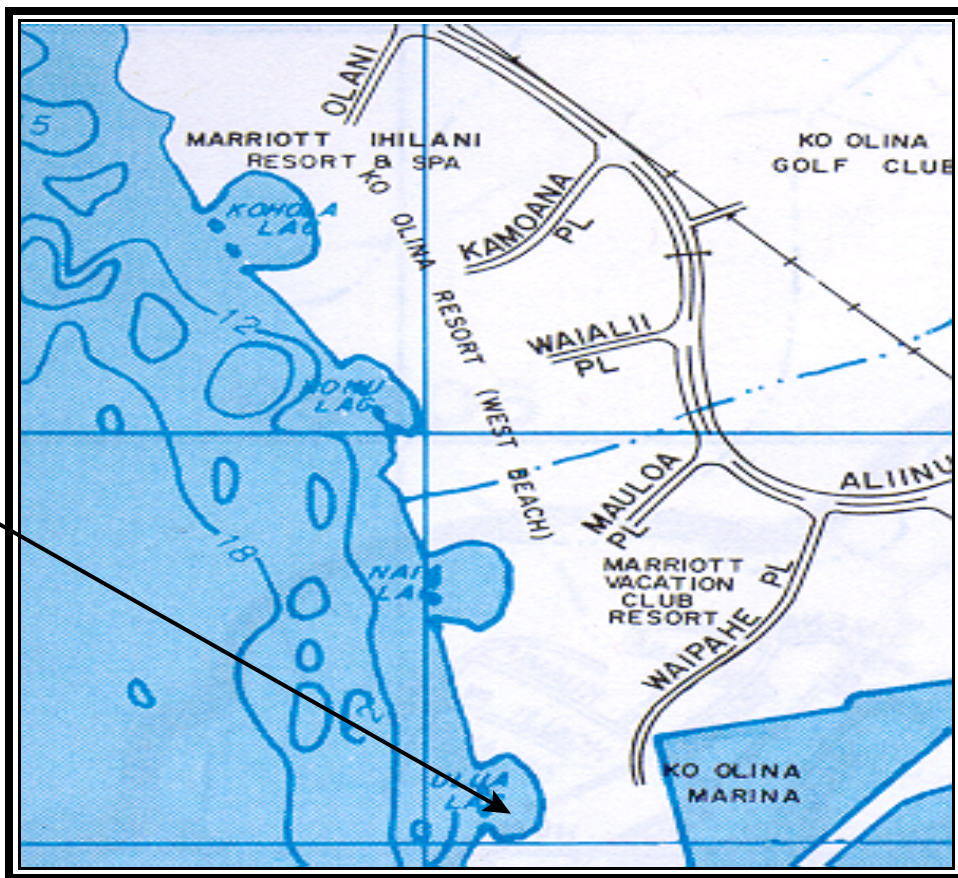

CLEAN WATER BRANCH MARINE RECREATIONAL MONITORING SITE

STORET NO: 000296
SAMPLING SITE: Ihilani Ulua
LOCATION: Koolina, Oahu, Hawaii
LATITUDE: N21° 19' 43.32"
LONGITUDE: W158° 07' 20.10"
DATUM: NAD83

Ihilani ulua
(000296)