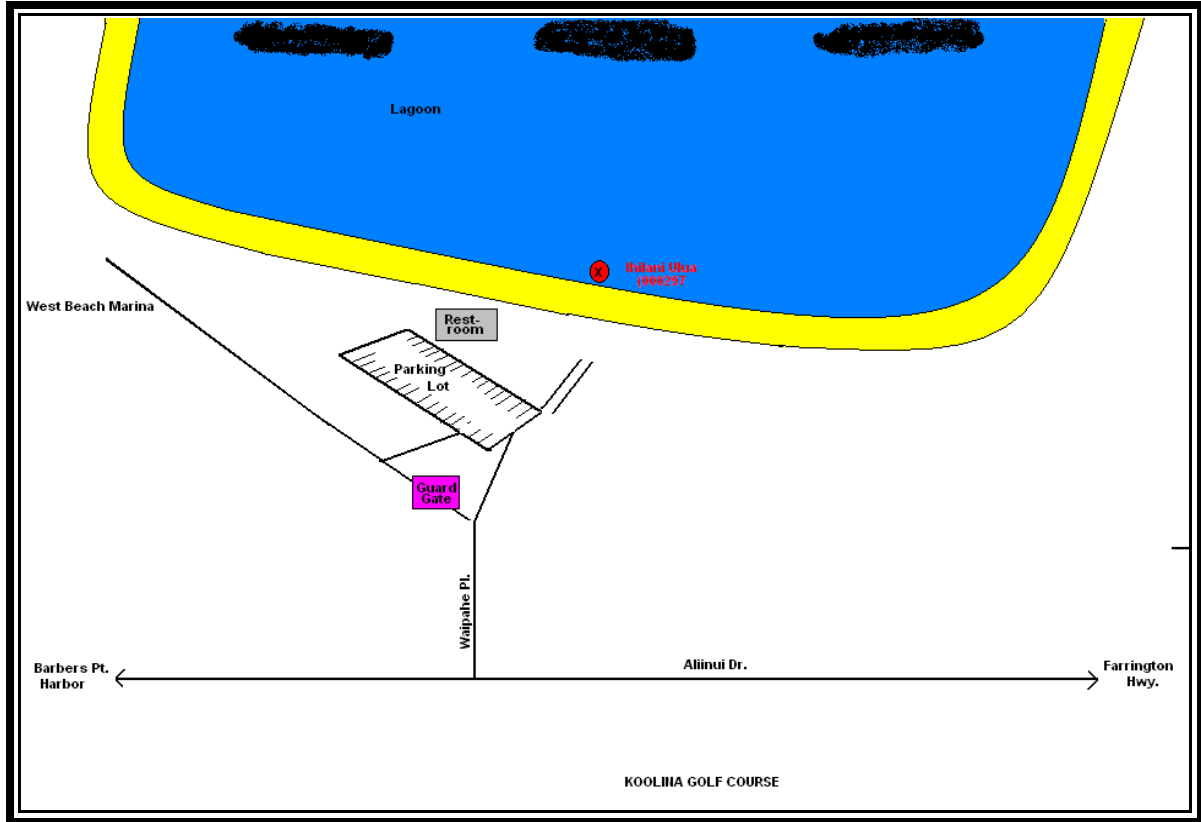

Ihilani Ulua 000296