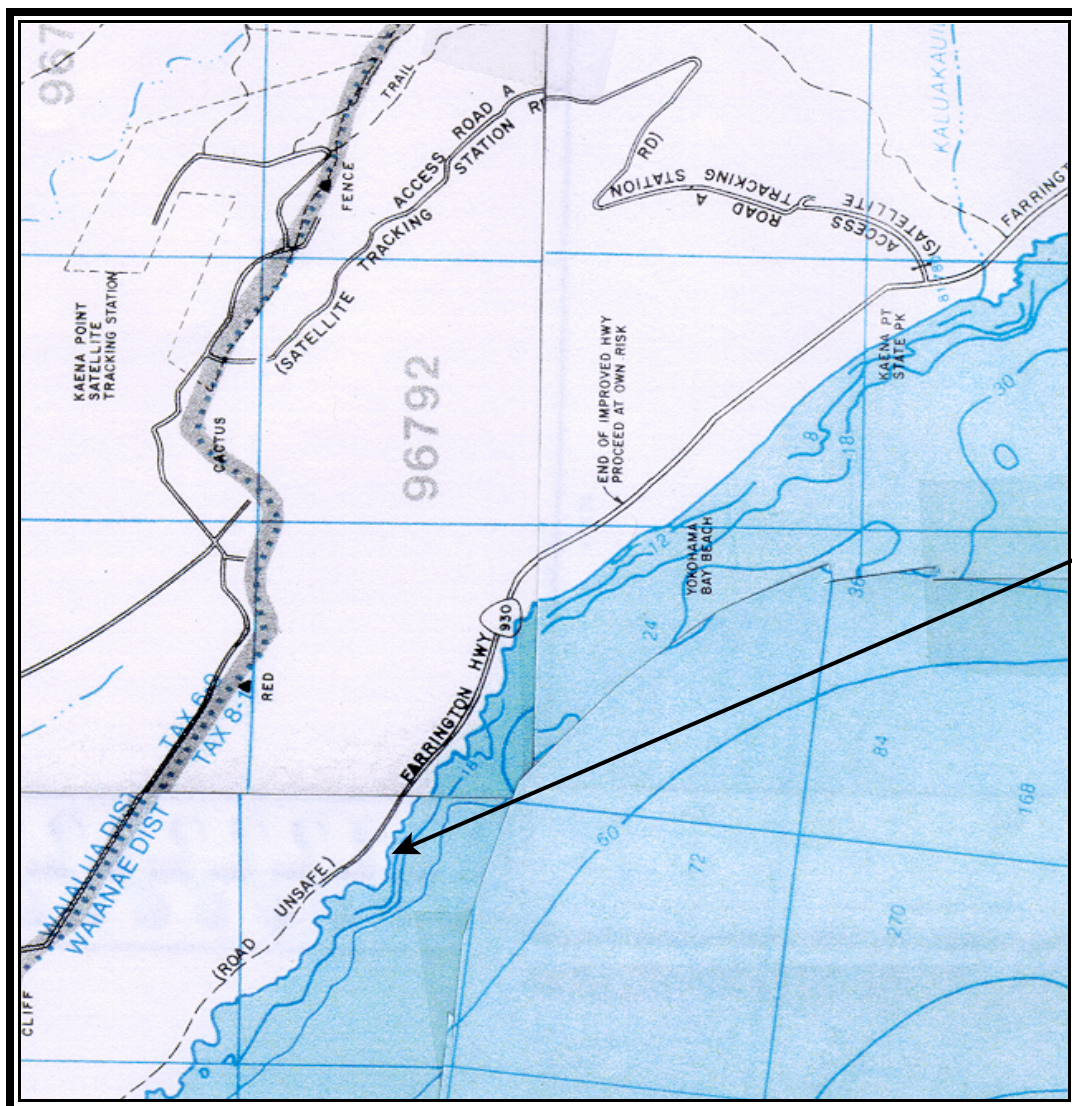

CLEAN WATER BRANCH MARINE RECREATIONAL MONITORING SITE

STORET NO: 000292

SAMPLING SITE: Kaena Pt.

LOCATION: Makaha, Oahu, Hawaii

LATITUDE: N21° 33' 21.33"

LONGITUDE: W158° 14' 54.90"

DATUM: NAD83

**Kaena Pt.
(000292)**