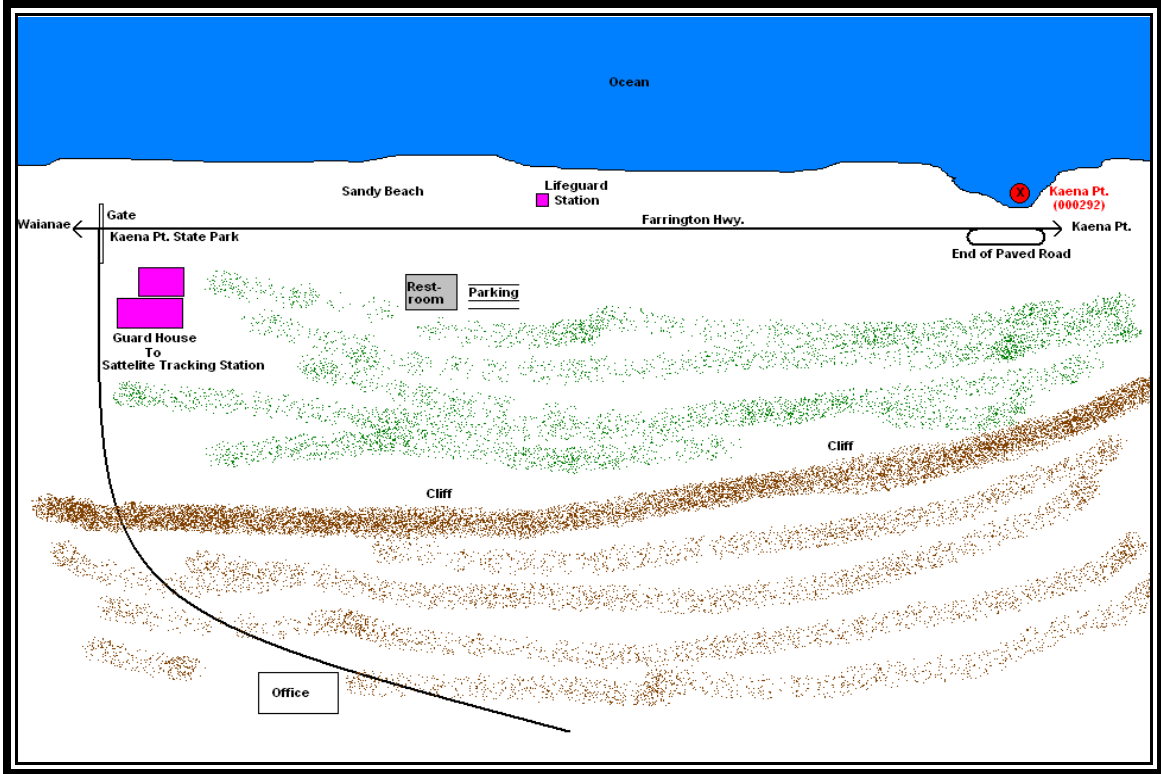

CLEAN WATER BRANCH MARINE RECREATIONAL MONITORING SITE

STORET NO: 000292

SAMPLING SITE: Kaena Pt.

LOCATION: Makaha, Oahu, Hawaii

LATITUDE: N21° 33' 21.33"

LONGITUDE: W158° 14' 54.90"

DATUM: NAD83

**Kaena Pt.
(000292)**

Kaena Pt. 000292

Kaena Pt. 000292