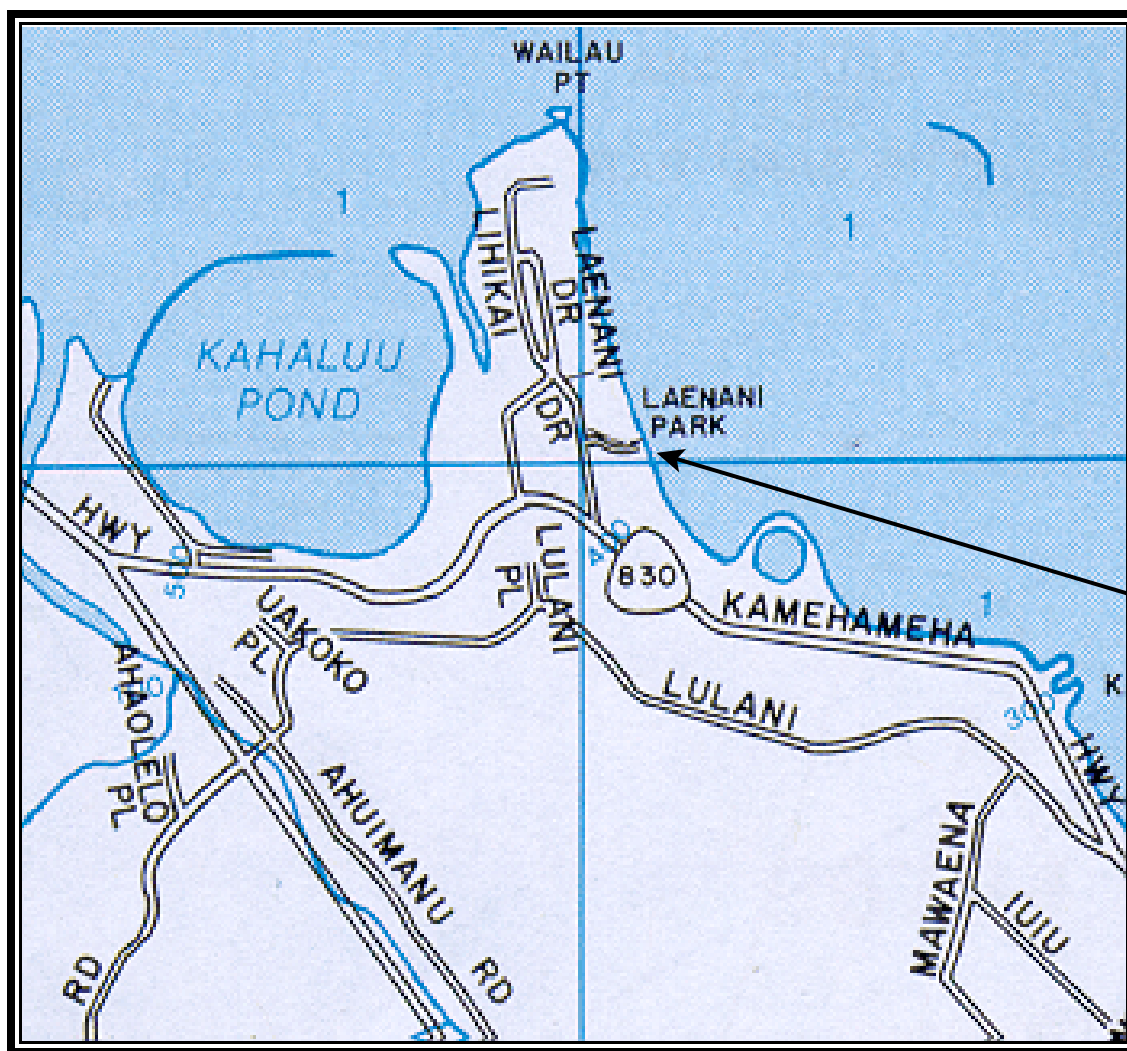

# CLEAN WATER BRANCH MARINE RECREATIONAL MONITORING SITE

STORET NO: 000260

SAMPLING SITE: Laenani Park

LOCATION: Kahaluu, Oahu, Hawaii

LATITUDE: N21° 27' 36.68"

LONGITUDE: W157° 49' 55.57"

DATUM: NAD83

© Copyright, J R Clere; used with permission

**Laenani Park 000260**

**Laenani Park 000260**