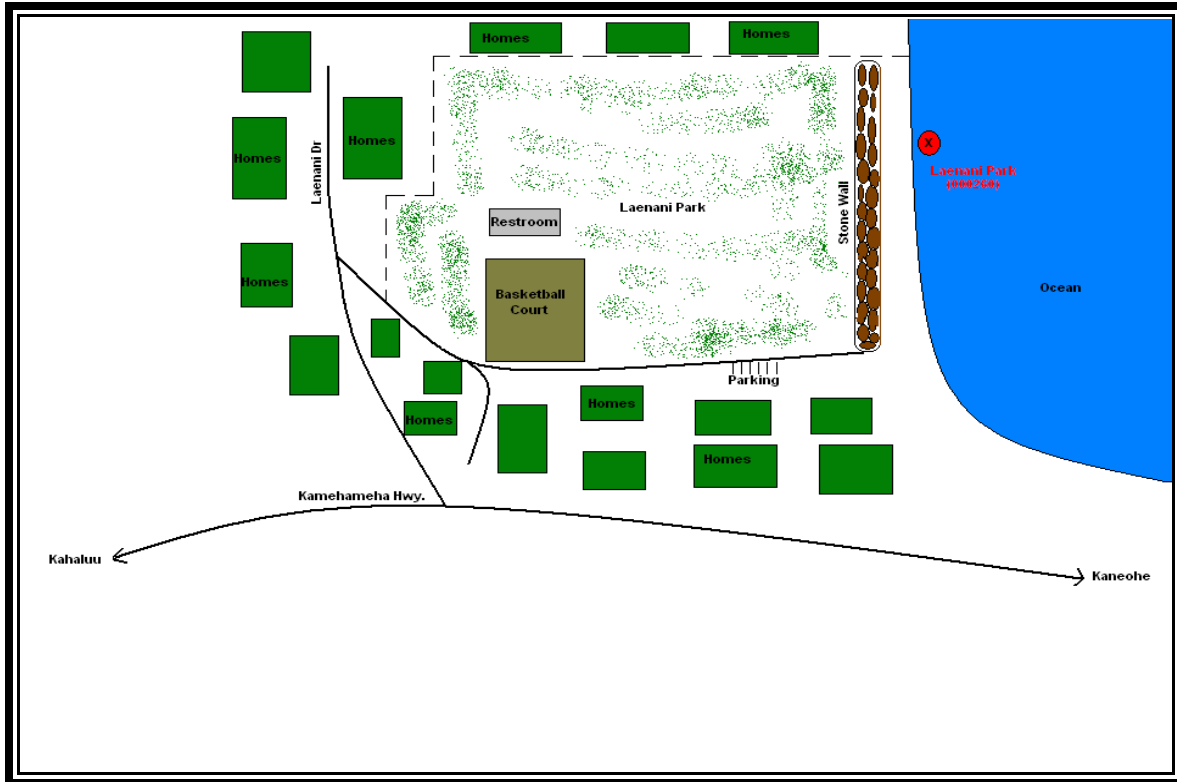

# CLEAN WATER BRANCH MARINE RECREATIONAL MONITORING SITE

STORET NO: 000260

SAMPLING SITE: Laenani Park

LOCATION: Kahaluu, Oahu, Hawaii

LATITUDE: N21° 27' 36.68"

LONGITUDE: W157° 49' 55.57"

DATUM: NAD83

© Copyright, J R Clere; used with permission

**Laenani Park 000260**

**Laenani Park 000260**