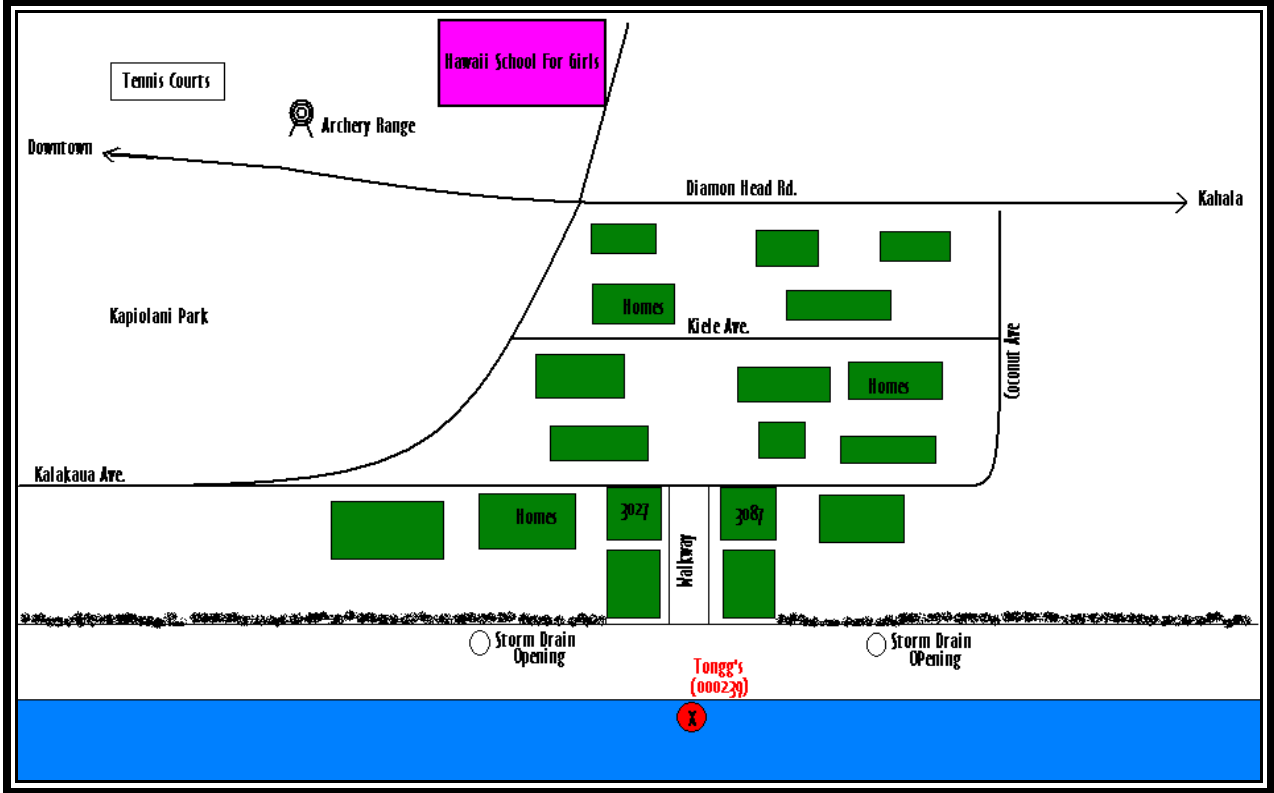

CLEAN WATER BRANCH MARINE RECREATIONAL MONITORING SITE

STORET NO: 000239
SAMPLING SITE: Tongg's
LOCATION: Waikiki, Oahu, Hawaii
LATITUDE: N21° 15'31.79"
LONGITUDE: W157° 49'09.22"
DATUM: NAD83

© Copyright, J R Clere; used with permission

Tongg's
(000239)

Tongg's 000239

Tongg's 000239