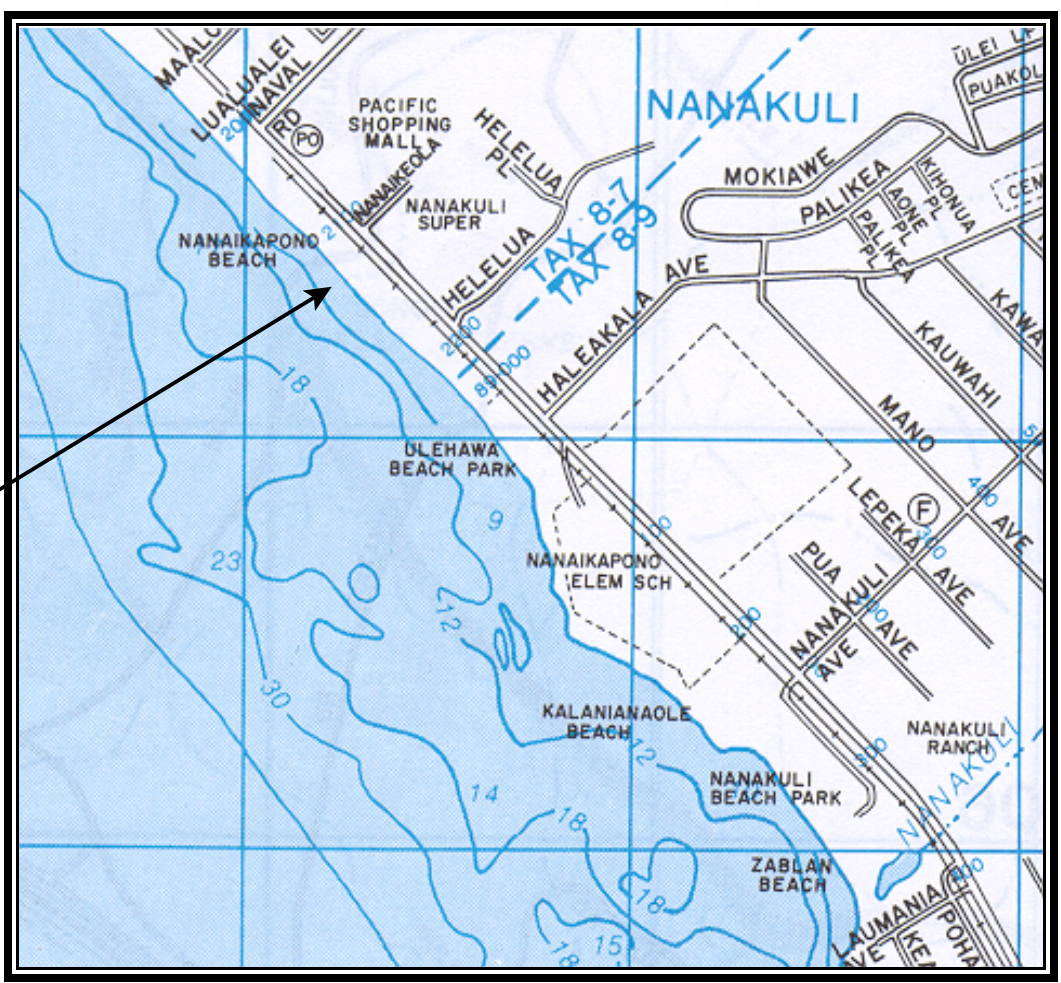

CLEAN WATER BRANCH MARINE RECREATIONAL MONITORING SITE

STORET NO: 000233
SAMPLING SITE: Nanaikapono
LOCATION: Nanakuli, Oahu, Hawaii
LATITUDE: N21° 23'11.00"
LONGITUDE: W158° 09'04.90"
DATUM: NAD83

Nanaikapono
(000233)