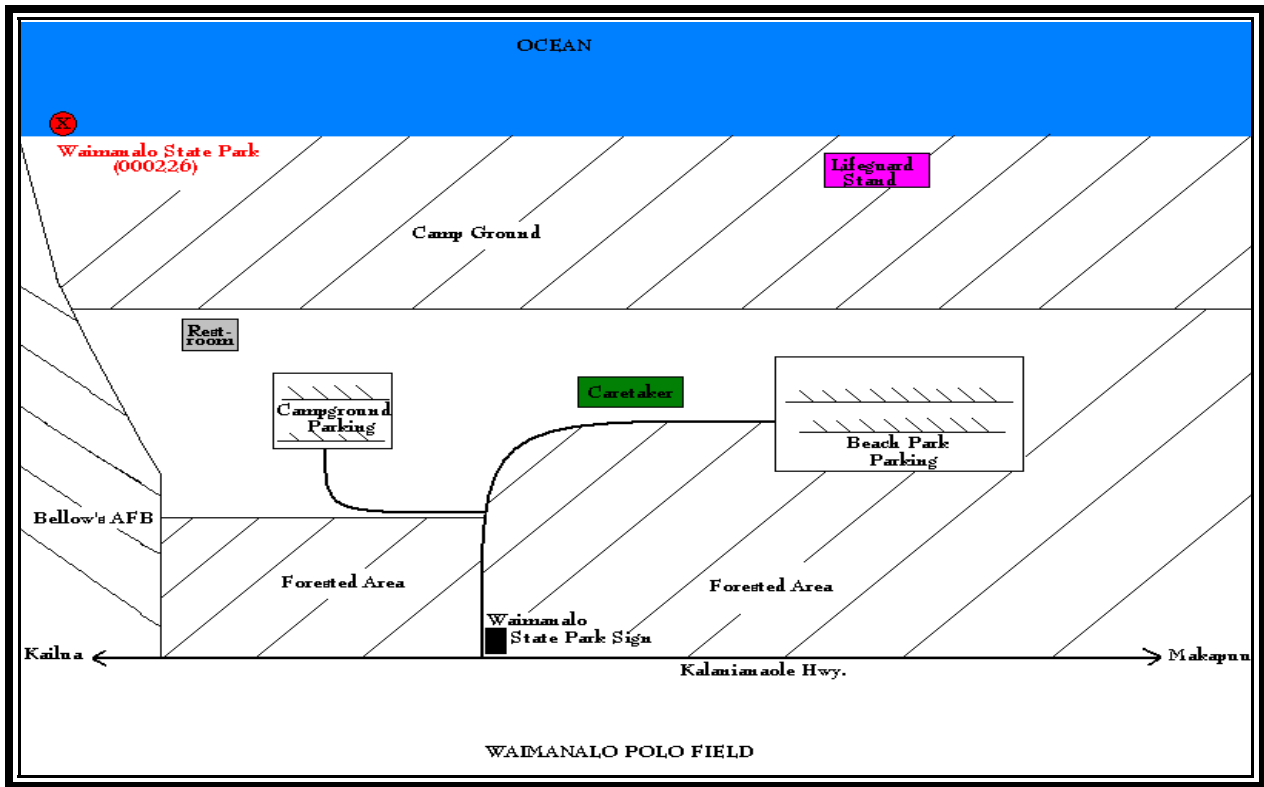

# CLEAN WATER BRANCH MARINE RECREATIONAL MONITORING SITE

**STORET NO:** 000226  
**SAMPLING SITE:** Waimanalo State Park  
**LOCATION:** Waimanalo, Oahu, Hawaii  
**LATITUDE:** N21° 20'50.6"  
**LONGITUDE:** W157° 42'13.1"  
**DATUM:** NAD83

Waimanalo State Park  
(000226)

**Waimanalo State Park 000226**

Waimanalo State Park 000226