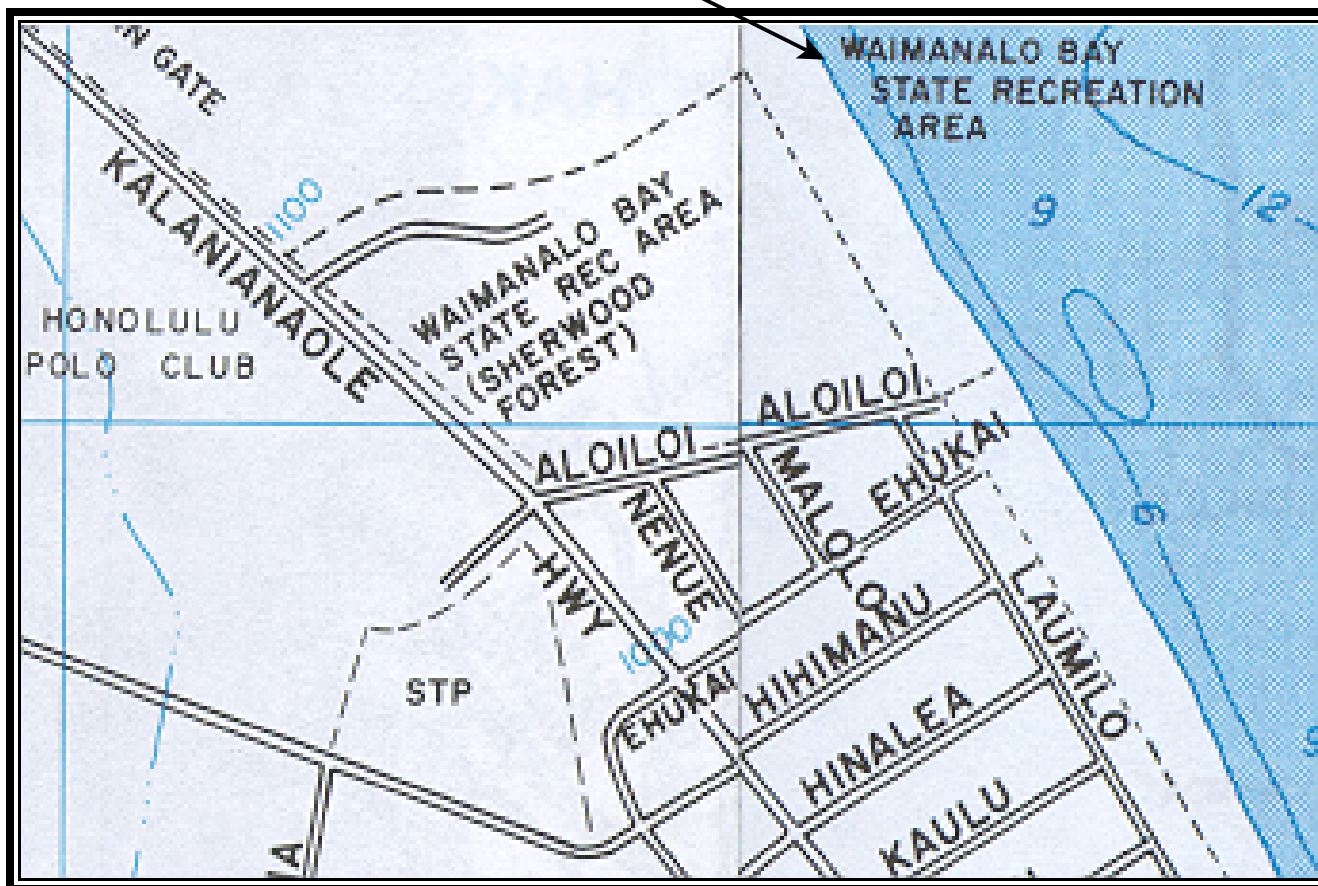

# CLEAN WATER BRANCH MARINE RECREATIONAL MONITORING SITE

**STORET NO:** 000226  
**SAMPLING SITE:** Waimanalo State Park  
**LOCATION:** Waimanalo, Oahu, Hawaii  
**LATITUDE:** N21° 20'50.6"  
**LONGITUDE:** W157° 42'13.1"  
**DATUM:** NAD83

Waimanalo State Park  
(000226)

**Waimanalo State Park 000226**

Waimanalo State Park 000226