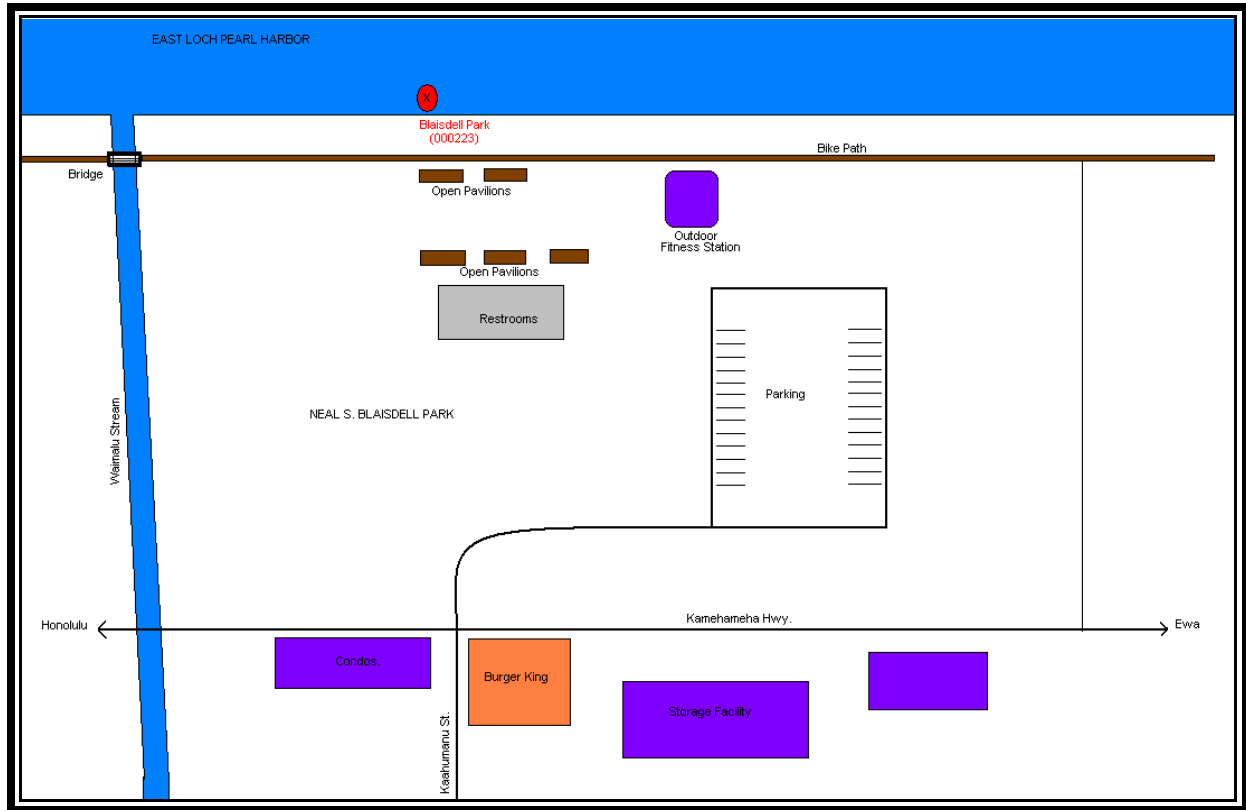

CLEAN WATER BRANCH MARINE RECREATIONAL MONITORING SITE

STORET NO: 000223
SAMPLING SITE: Blaisdell Park
LOCATION: Aiea, Oahu, Hawaii
LATITUDE: N21° 23'04.48"
LONGITUDE: W157° 57'19.32"
DATUM: NAD83

© Copyright, J R Clere; used with permission

Blaisdell Park
(000223)

Blaisdell Park 000223

Blaisdell Park 000223