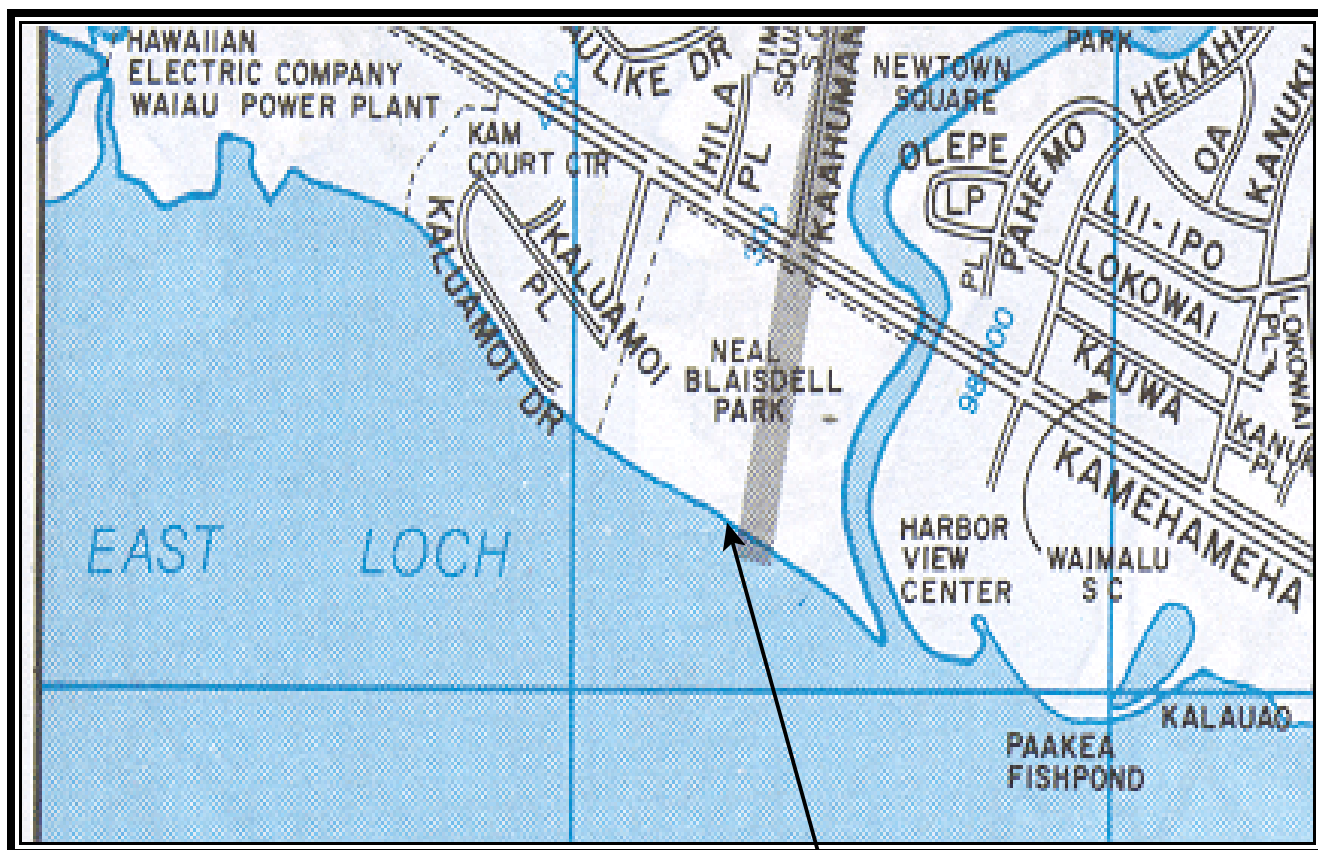

CLEAN WATER BRANCH MARINE RECREATIONAL MONITORING SITE

STORET NO: 000223
SAMPLING SITE: Blaisdell Park
LOCATION: Aiea, Oahu, Hawaii
LATITUDE: N21° 23'04.48"
LONGITUDE: W157° 57'19.32"
DATUM: NAD83

© Copyright, J R Clere; used with permission

Blaisdell Park
(000223)

Blaisdell Park 000223

Blaisdell Park 000223