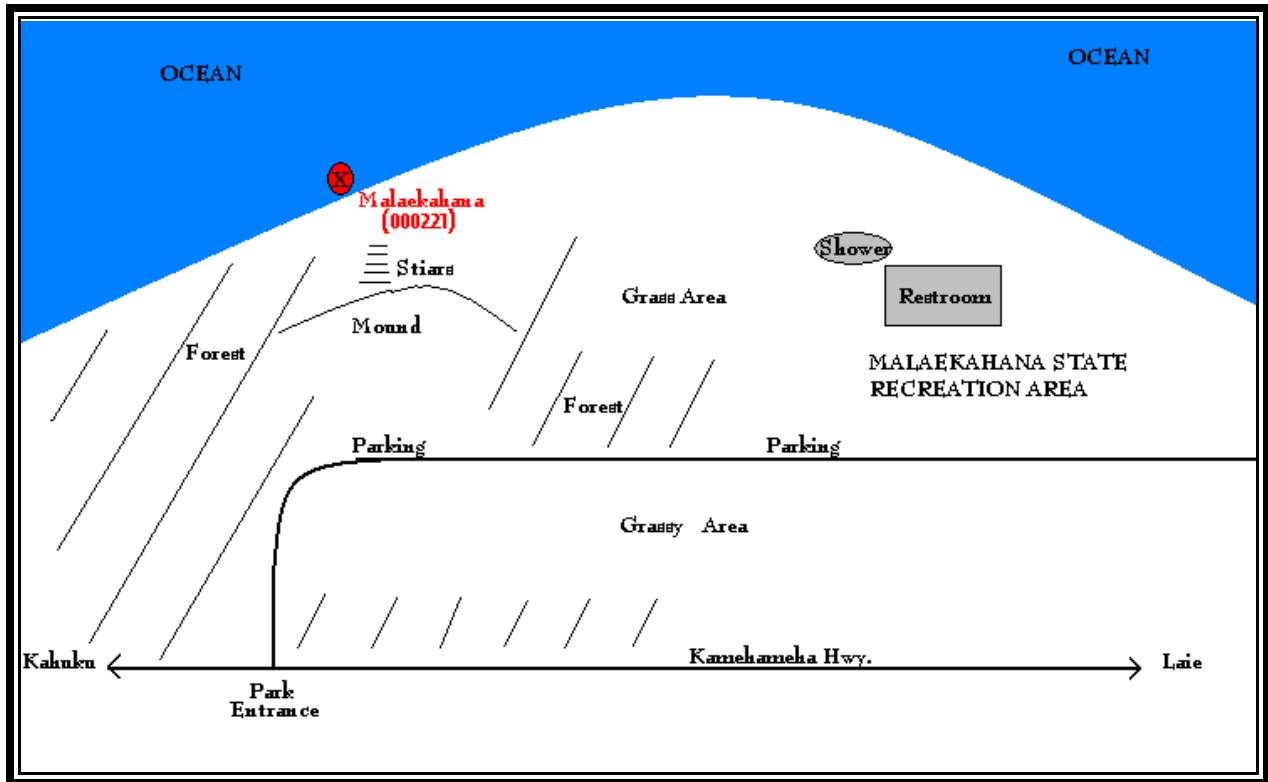

# CLEAN WATER BRANCH MARINE RECREATIONAL MONITORING SITE

**STORET NO:** 000221  
**SAMPLING SITE:** Malaekahana  
**LOCATION:** Kahuku, Oahu, Hawaii  
**LATITUDE:** N21° 39'43.24"  
**LONGITUDE:** W157° 55'46.96"  
**DATUM:** NAD83

Malaekahana  
(000221)

© Copyright, J R Clere; used with permission

**Malaekahana 000221**

**Malaekahana 000221**