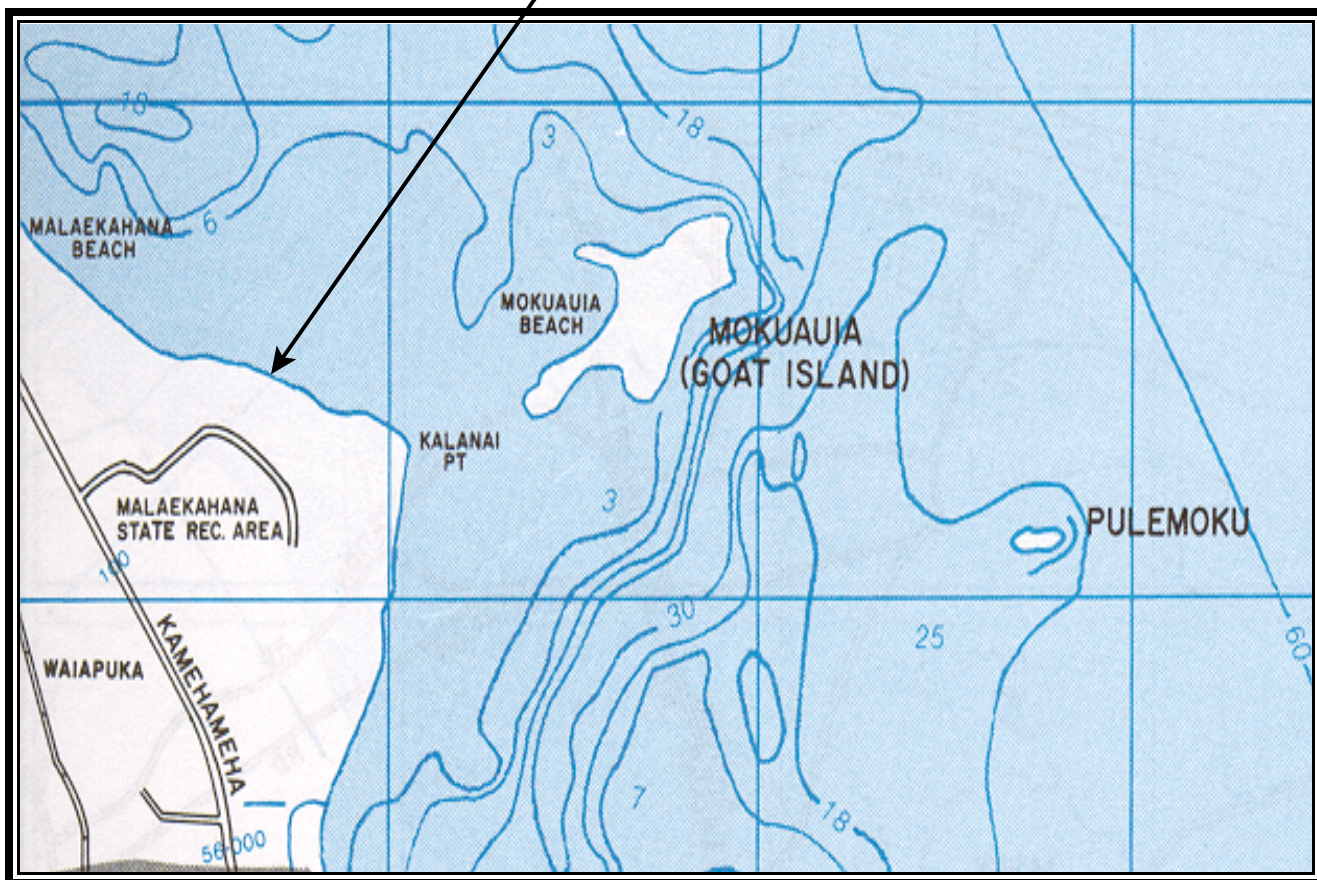

# CLEAN WATER BRANCH MARINE RECREATIONAL MONITORING SITE

**STORET NO:** 000221  
**SAMPLING SITE:** Malaekahana  
**LOCATION:** Kahuku, Oahu, Hawaii  
**LATITUDE:** N21° 39'43.24"  
**LONGITUDE:** W157° 55'46.96"  
**DATUM:** NAD83

Malaekahana  
(000221)

© Copyright, J R Clere; used with permission

**Malaekahana 000221**

**Malaekahana 000221**