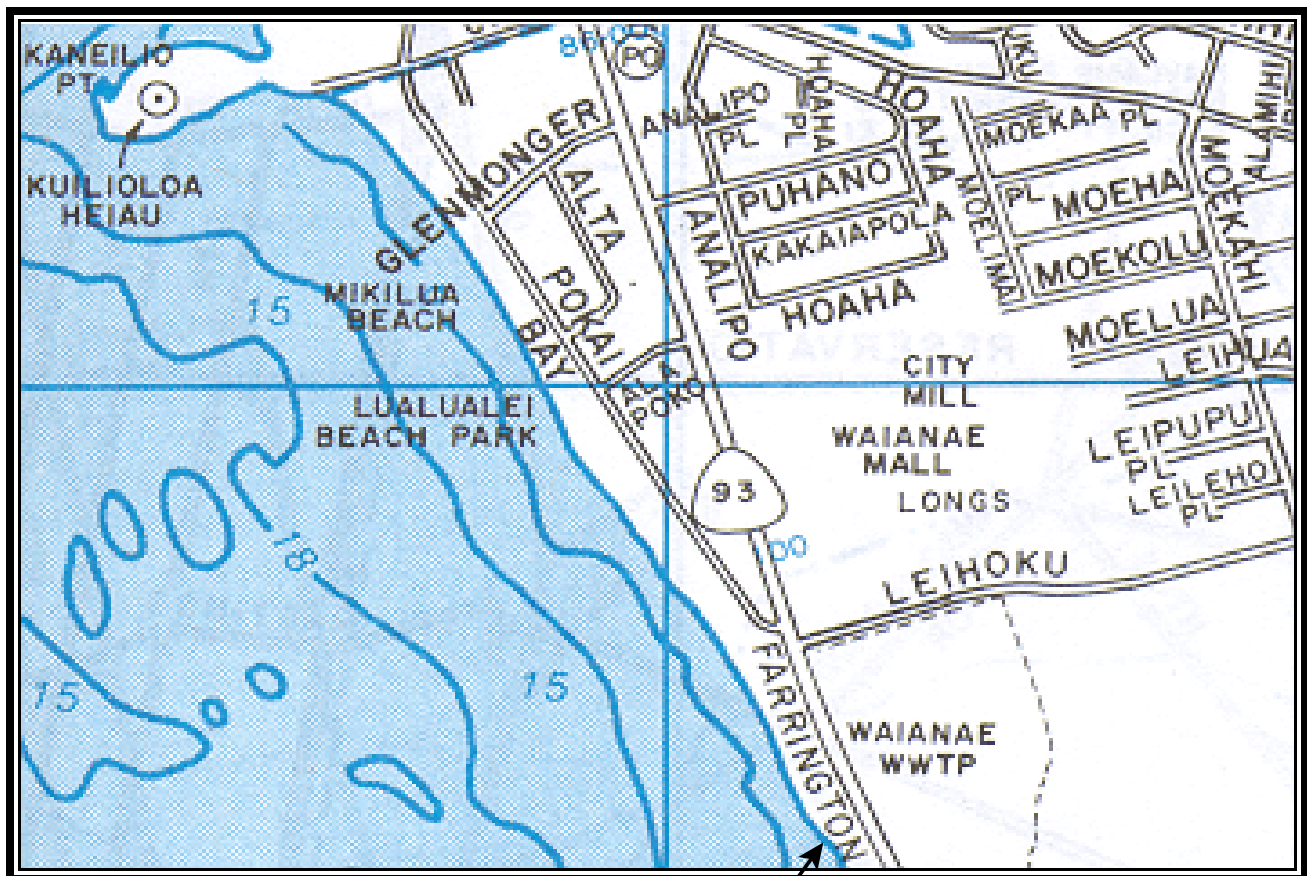

CLEAN WATER BRANCH MARINE RECREATIONAL MONITORING SITE

STORET NO: 000181
SAMPLING SITE: Lualualei Pt. No. 1
LOCATION: Waianae, Oahu, Hawaii
LATITUDE: N21° 25'55.15"
LONGITUDE: W158° 11'02.14"
DATUM: NAD83