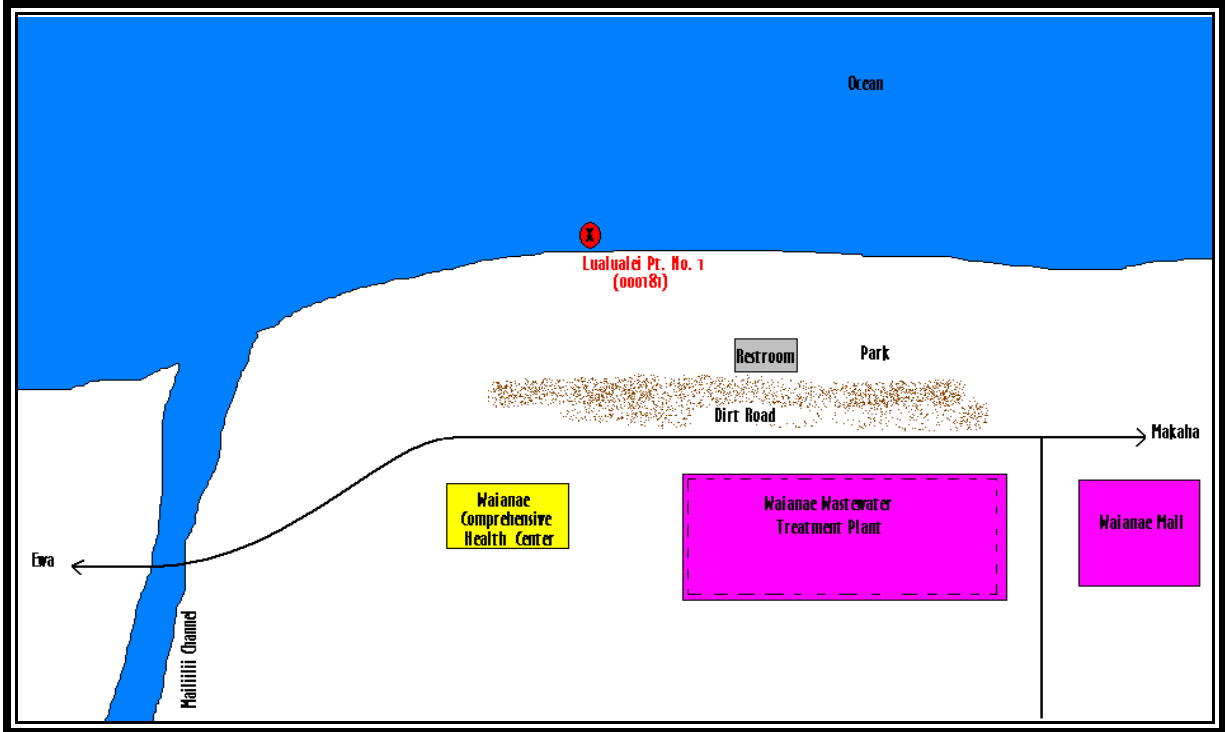

Lualualei Pt. No. 1 000181