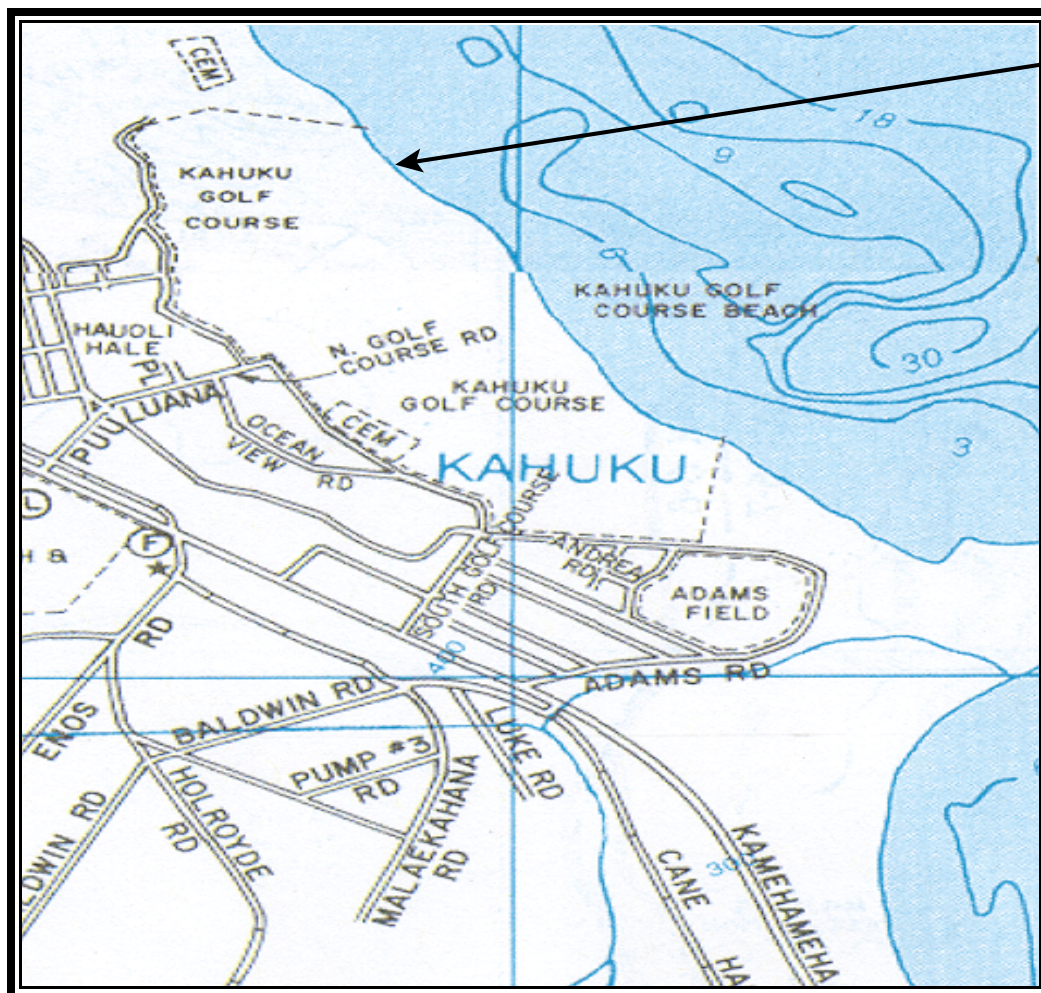

# CLEAN WATER BRANCH MARINE RECREATIONAL MONITORING SITE

STORET NO: 000174

SAMPLING SITE: Kahuku Golf Course Shoreline

LOCATION: Kahuku, Oahu, Hawaii

LATITUDE: N21° 40'53.81"

LONGITUDE: W157° 56'34.11"

DATUM: NAD83

Kahuku Golf Course Shoreline (000174)

**Kahuku Golf Course Shoreline 000174**