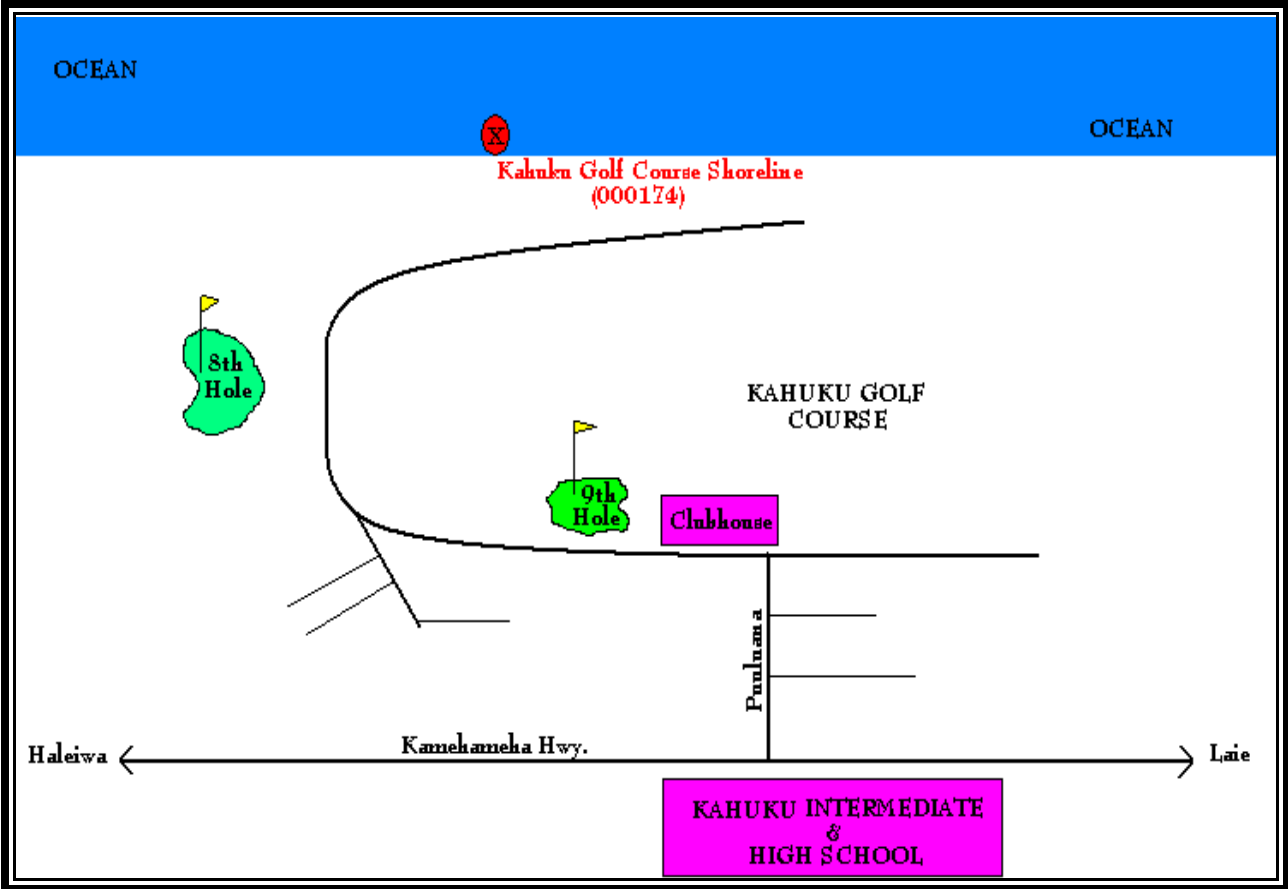

# CLEAN WATER BRANCH MARINE RECREATIONAL MONITORING SITE

STORET NO: 000174

SAMPLING SITE: Kahuku Golf Course Shoreline

LOCATION: Kahuku, Oahu, Hawaii

LATITUDE: N21° 40'53.81"

LONGITUDE: W157° 56'34.11"

DATUM: NAD83

Kahuku Golf Course Shoreline (000174)

**Kahuku Golf Course Shoreline 000174**