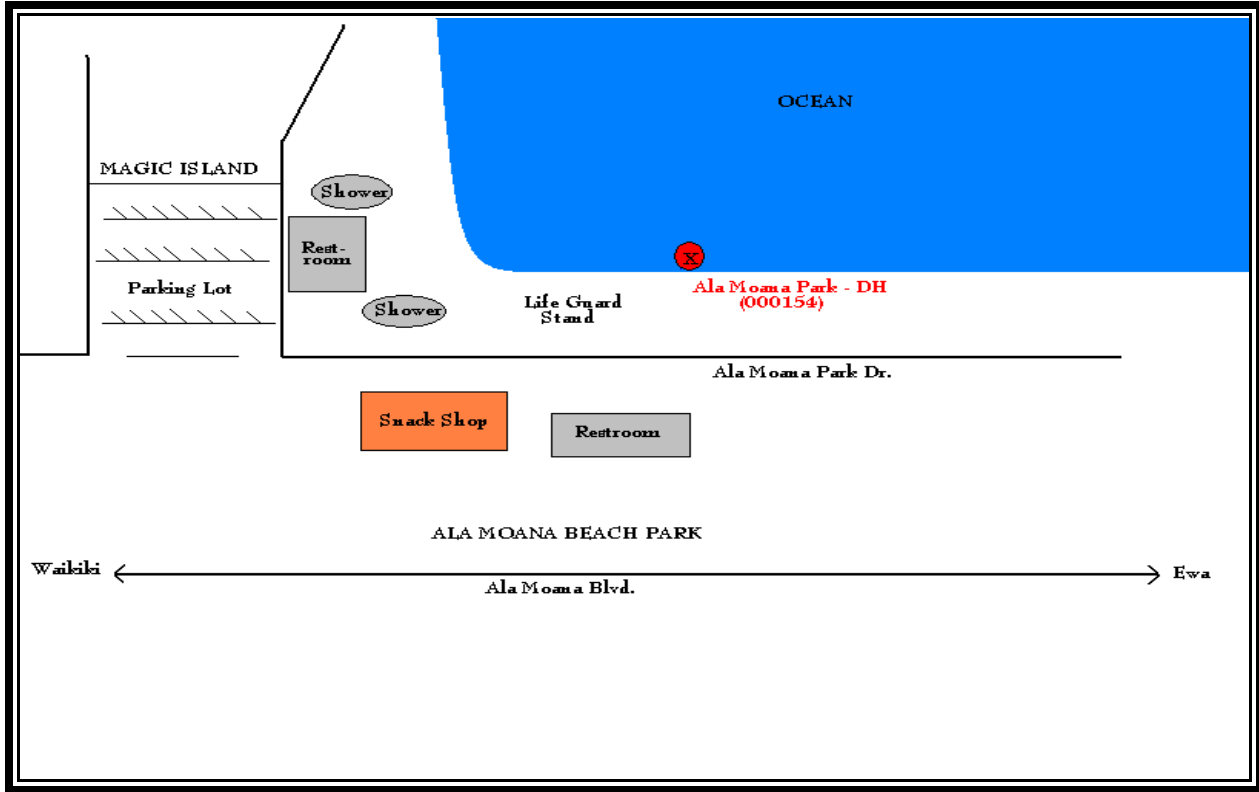

CLEAN WATER BRANCH MARINE RECREATIONAL MONITORING SITE

STORET NO: 000154
SAMPLING SITE: Ala Moana Park - D.H.
LOCATION: Honolulu, Oahu, Hawaii
LATITUDE: N21° 17'14.85"
LONGITUDE: W157° 50'46.20"
DATUM: NAD83

Ala Moana Park - D.H.
(000154)

© Copyright, J R Clere; used with permission

Ala Moana Park - DH 000154

Ala Moana Park - DH 000154