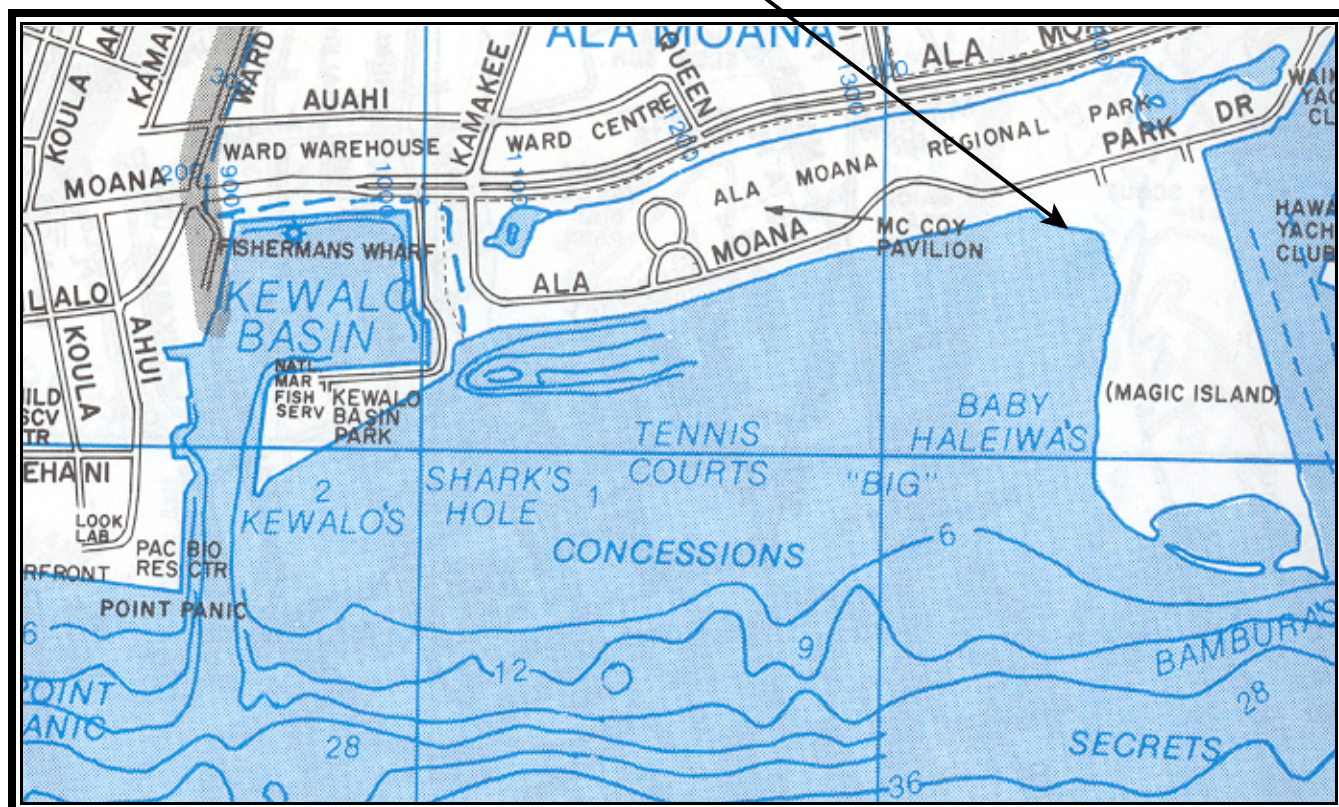

CLEAN WATER BRANCH MARINE RECREATIONAL MONITORING SITE

STORET NO: 000154
SAMPLING SITE: Ala Moana Park - D.H.
LOCATION: Honolulu, Oahu, Hawaii
LATITUDE: N21° 17'14.85"
LONGITUDE: W157° 50'46.20"
DATUM: NAD83

Ala Moana Park - D.H.
(000154)

© Copyright, J R Clere; used with permission

Ala Moana Park - DH 000154

Ala Moana Park - DH 000154