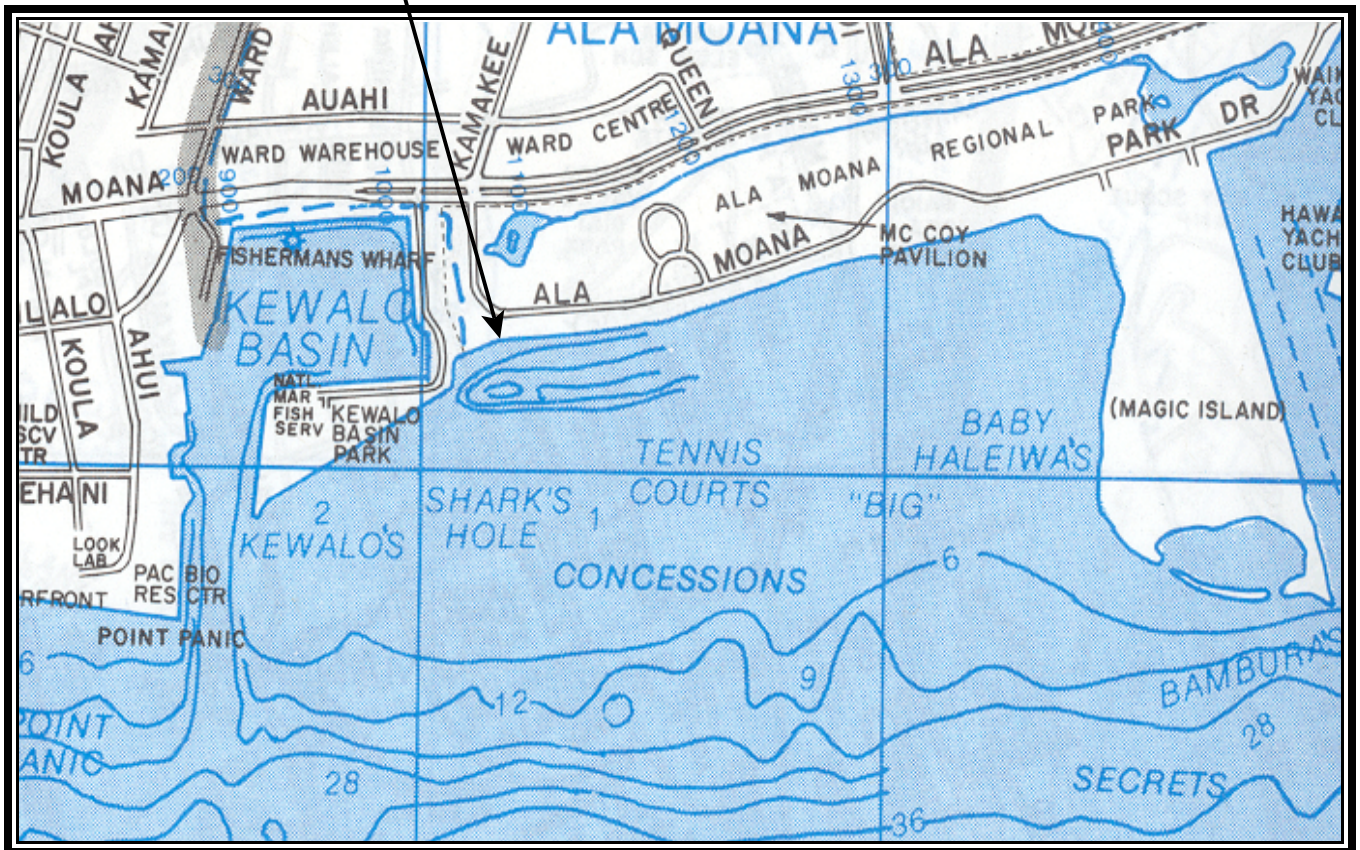

CLEAN WATER BRANCH MARINE RECREATIONAL MONITORING SITE

STORET NO: 000152
SAMPLING SITE: Ala Moana Park - Ewa
LOCATION: Honolulu, Oahu, Hawaii
LATITUDE: N21° 17'27.76"
LONGITUDE: W157° 51'18.10"
DATUM: NAD83

Ala Moana Park - Ewa
(000152)

© Copyright, J R Clere; used with permission

Ala Moana Park - Ewa 000152

Ala Moana Park - Ewa 000152