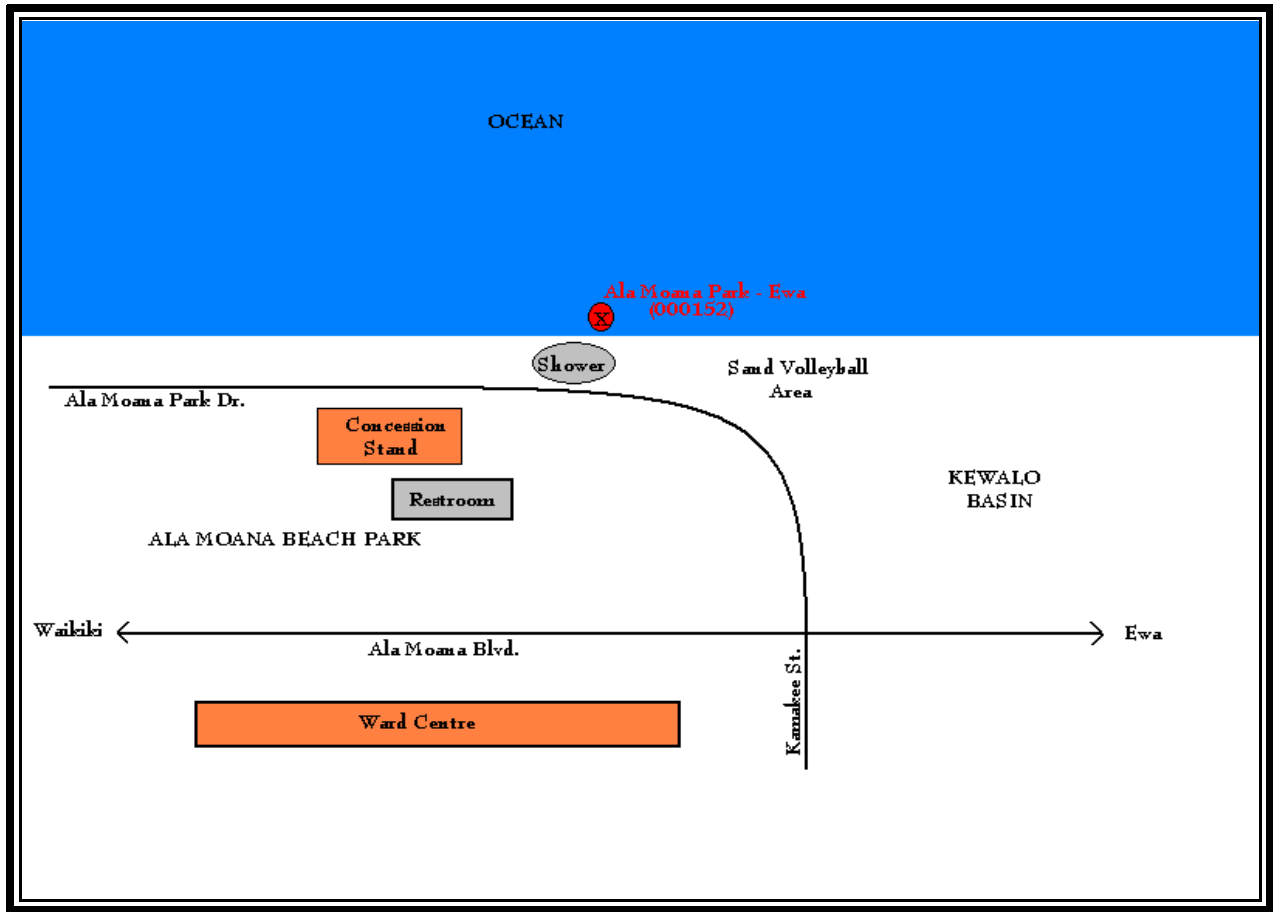

Ala Moana Park - Ewa 000152