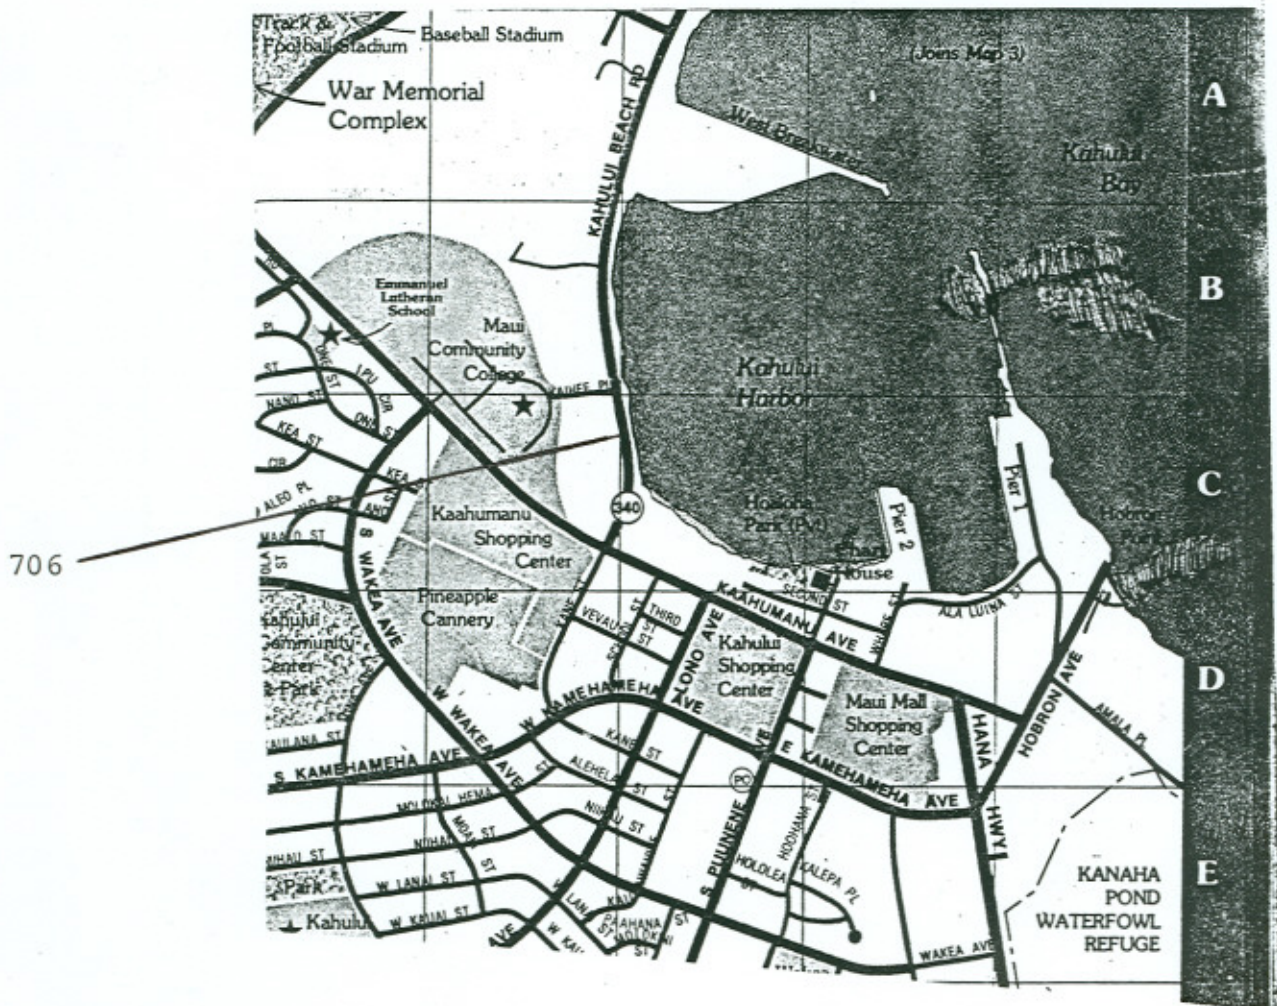

# CLEAN WATER BRANCH SAMPLING STATION INFORMATION

STORET NO.: 000706

LOCATION: HARBOR LIGHTS

LATITUDE: 20° 52' 40"

LONGITUDE: 156° 28' 33"

DATE: MARCH 25, 1998

NOTES: SAMPLING STATION: TRAVEL  
TOWARDS WAILUKU ON  
KAAHUMANU AVE. TURN  
RIGHT ONTO BEACH RD.  
AFTER PASSING MAUI BEACH  
HOTEL. SAMP. SITE: LOCATED IN  
LINE WITH EAST EDGE OF HARBOR  
LIGHTS APARTMENT COMPLEX.

ISLAND OF MAUI

1

2

3