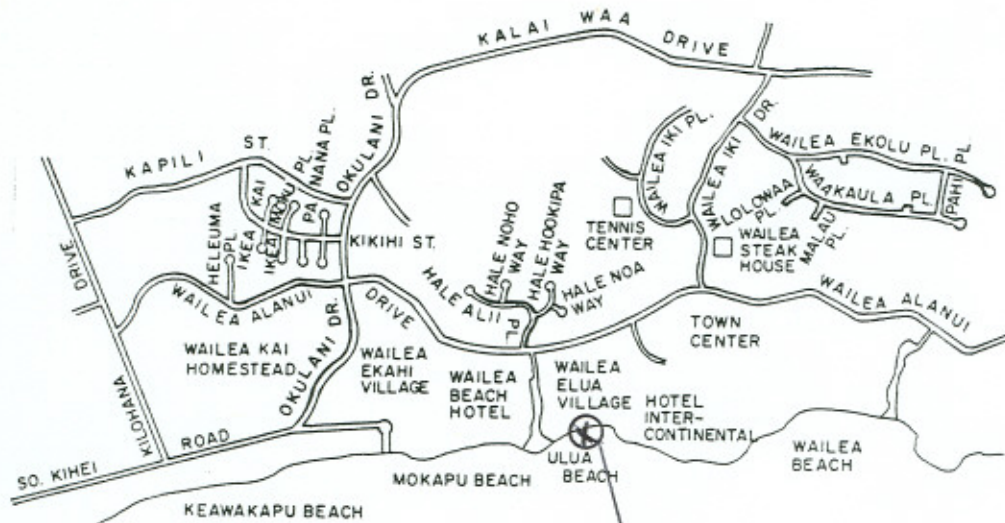

# CLEAN WATER BRANCH SAMPLING STATION INFORMATION

STORET NO.: 000686  
 LOCATION: ULUA BEACH  
 LATITUDE: 20° 41' 28.3"  
 LONGITUDE: 156° 26' 38.4"  
 DATE: MAY 8, 1996  
 NOTES: \_\_\_\_\_  
 \_\_\_\_\_  
 \_\_\_\_\_  
 \_\_\_\_\_

ISLAND OF MAUI

686

ULLUA BEACH

ULLUA BEACH 686

← TO KIHEI WAILEA MANUI DRIVE → TO MAKENA

WAILEA BEACH HOTEL

WAILEA ELUA VILLAGE

(ULLUA BEACH)

(MOKAPU BEACH)

X SAMPLE POINT

ULLUA BEACH

686